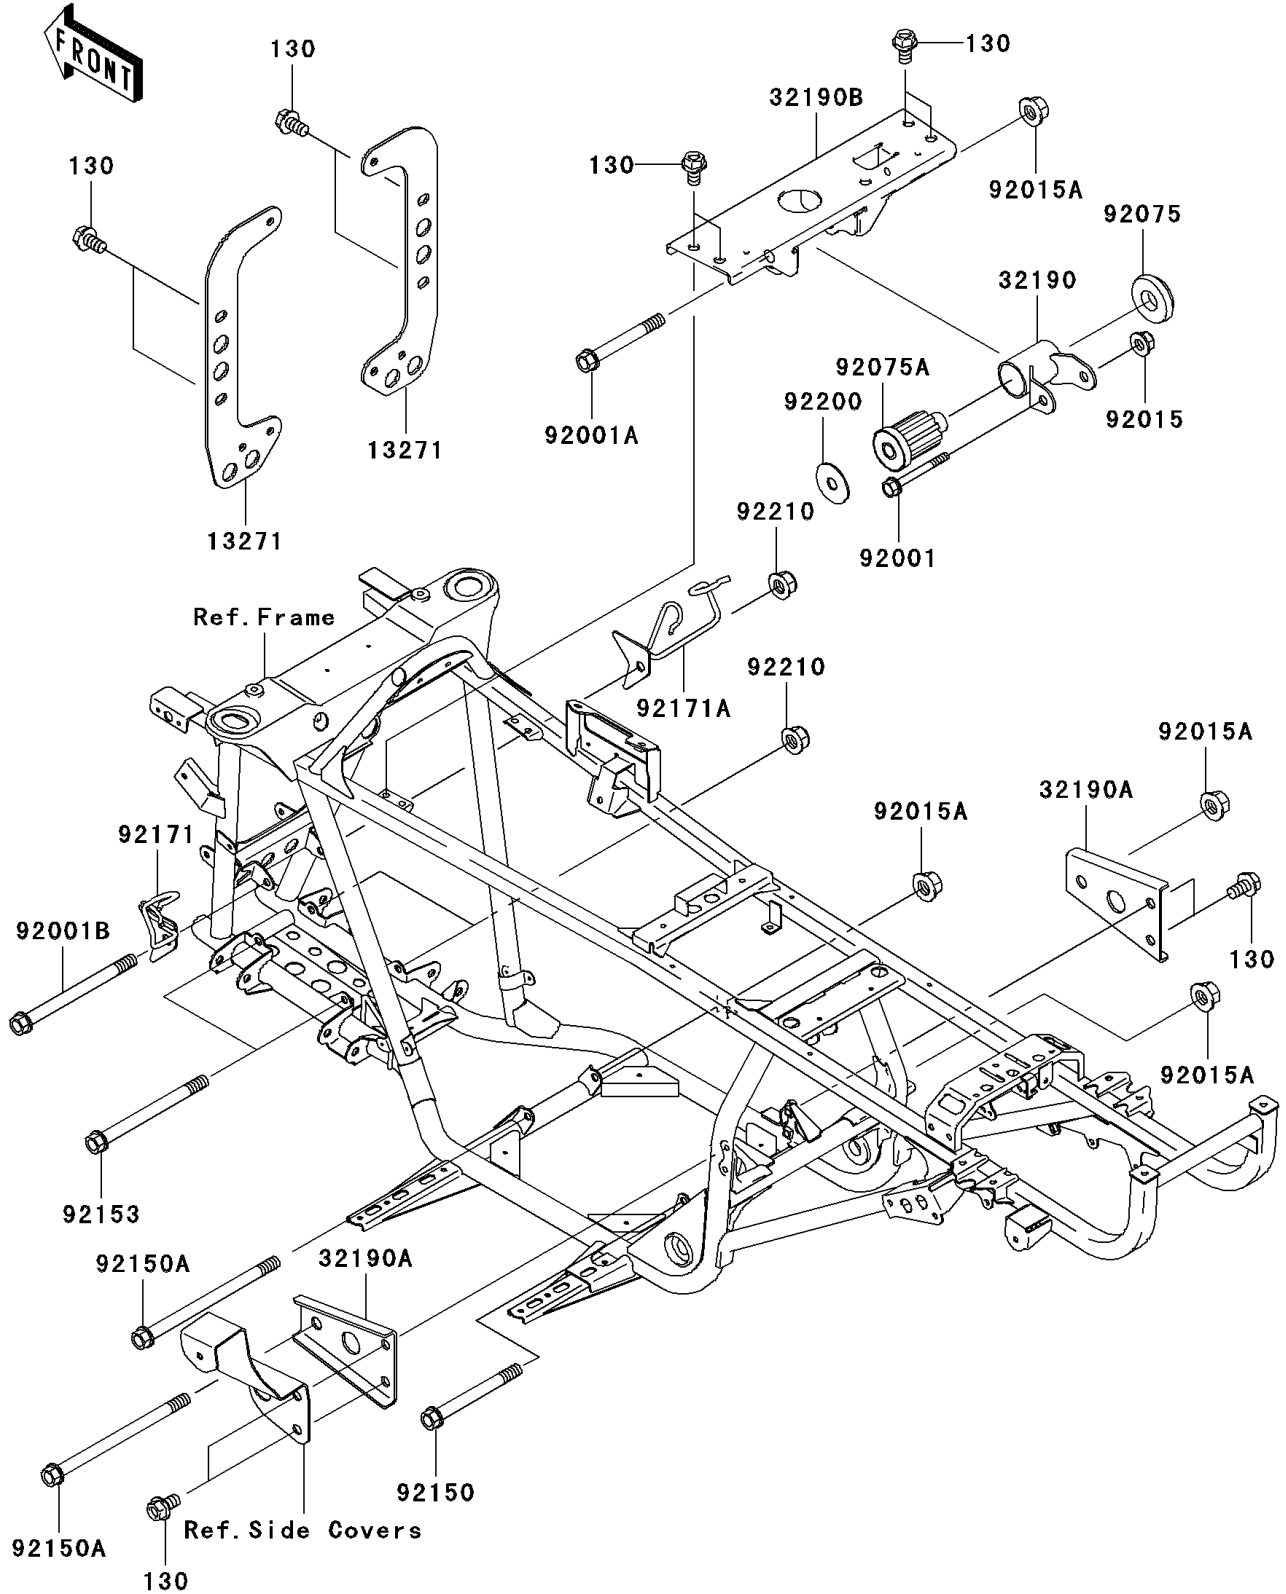

2007 Prairie 360 4X4 Hardwoods Green HD PARTS DIAGRAM

Engine Mount

F2122

2007 Prairie 360 4X4 Hardwoods Green HD PARTS LIST

Engine Mount

ITEM NAME	PART NUMBER	QUANTITY
BOLT-FLANGED,8X14 (Ref # 130)	130BB0814	12
PLATE,OIL COOLER (Ref # 13271)	13271-7519	2
BRACKET-ENGINE (Ref # 32190)	32190-1141	1
BRACKET-ENGINE,RR (Ref # 32190A)	32190-7505	2
BRACKET-ENGINE,HEAD (Ref # 32190B)	32190-7507	1
BOLT,FLANGED,8X60,BLACK (Ref # 92001)	92001-1615	1
BOLT,FLANGED,10X80 (Ref # 92001A)	92001-1709	1
BOLT,FLANGED,10X125 (Ref # 92001B)	92001-1720	1
NUT,LOCK,FLANGED,8MM (Ref # 92015)	92015-1397	1
NUT,FLANGED,10MM (Ref # 92015A)	92015-1727	4
DAMPER,ENGINE MOUNT,SIDE (Ref # 92075)	92075-1274	1
DAMPER,ENGINE MOUNT,MAIN (Ref # 92075A)	92075-1377	1
BOLT,FLANGED,10X95 (Ref # 92150)	92150-1230	1
BOLT,FLANGED,10X150 (Ref # 92150A)	92150-1686	2
BOLT,FLANGED,10X120 (Ref # 92153)	92153-7502	2
CLAMP,BRAKE HOSE,LH (Ref # 92171)	92171-1535	1
CLAMP,BRAKE HOSE,RH (Ref # 92171A)	92171-1540	1
WASHER,10.5X38.1X1.52 (Ref # 92200)	92200-7504	1
NUT,LOCK,FLANGED,10MM (Ref # 92210)	92210-0276	3