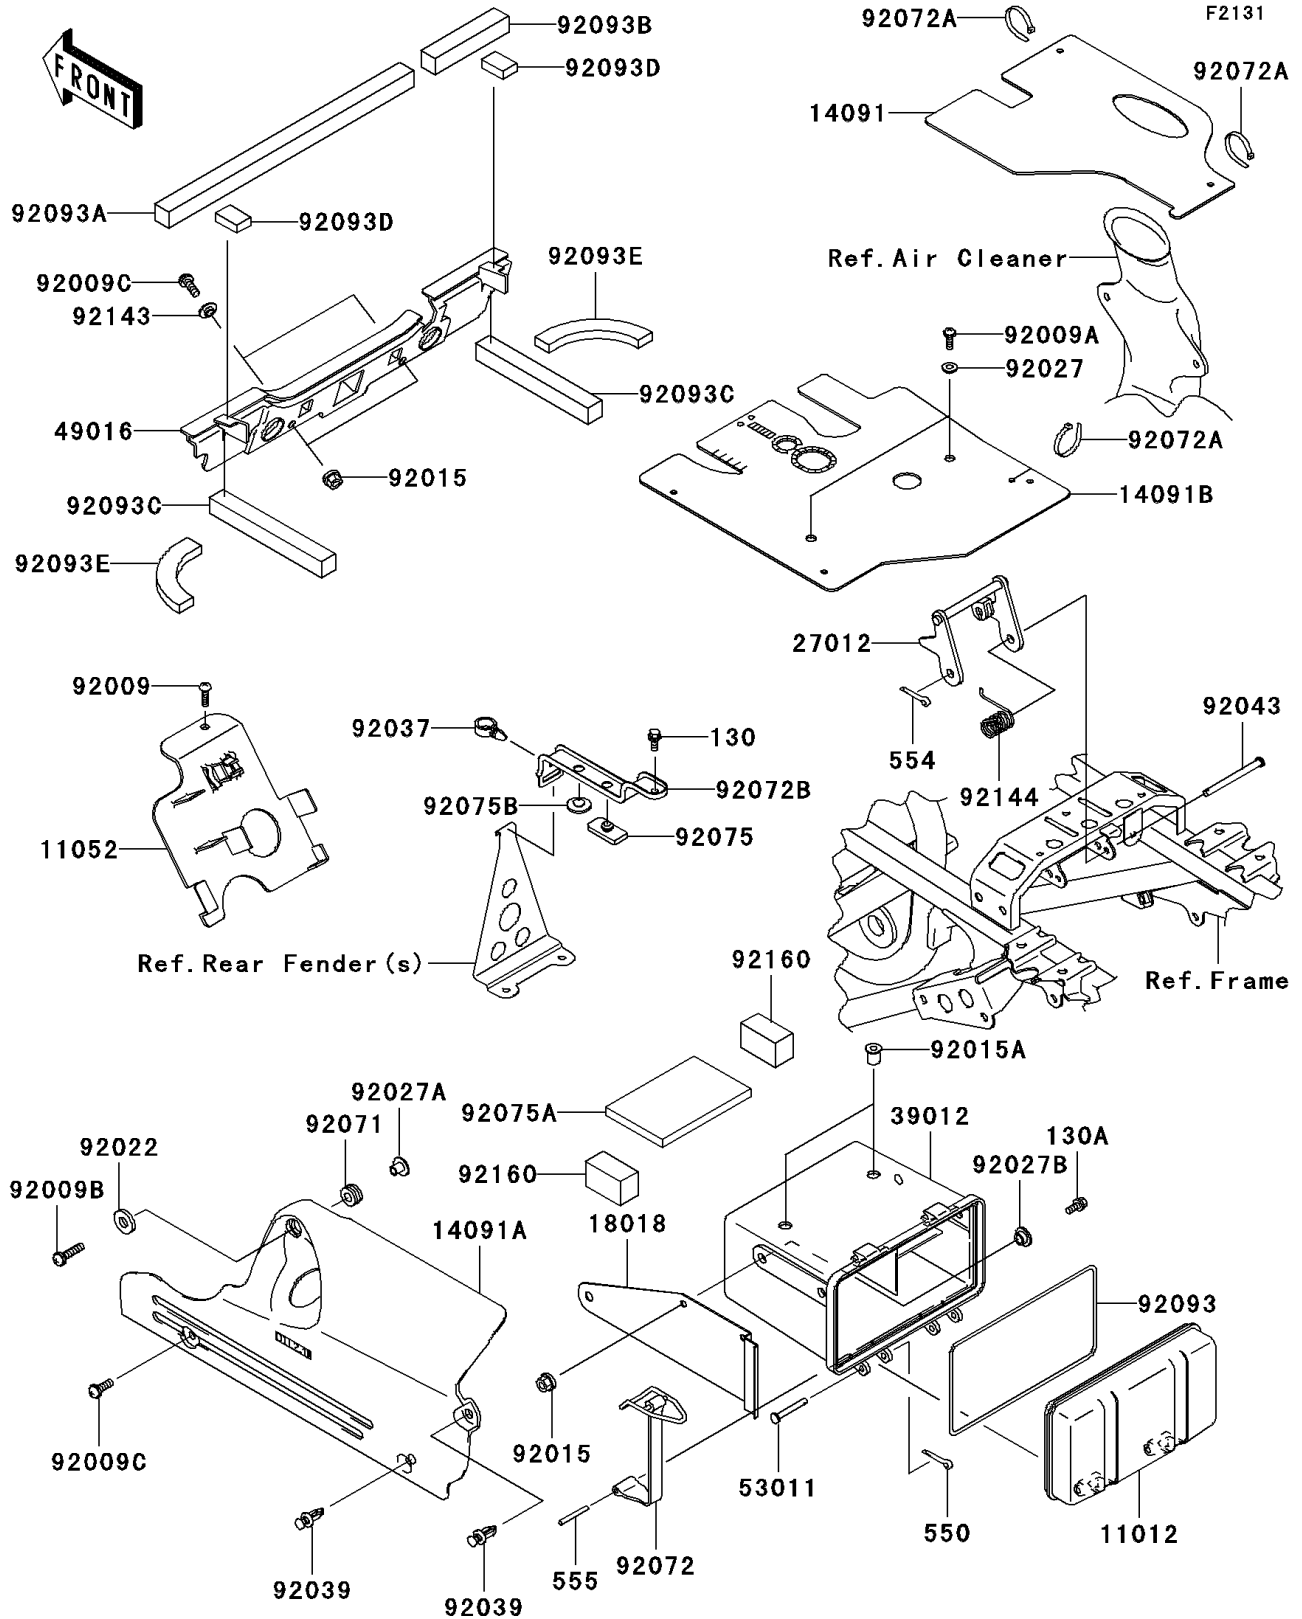

2007 Prairie 360 4X4 Hardwoods Green HD PARTS DIAGRAM

Frame Fittings

2007 Prairie 360 4X4 Hardwoods Green HD PARTS LIST

Frame Fittings

ITEM NAME	PART NUMBER	QUANTITY
BOLT-FLANGED,6X14 (Ref # 130)	130BB0614	1
CAP,STORAGE CASE (Ref # 11012)	11012-1951	1
BRACKET,ELECTRIC BASE (Ref # 11052)	11052-7529	1
COVER,CARBURETOR (Ref # 14091)	14091-7516	1
COVER,ENGINE,F.BLACK (Ref # 14091A)	14091-7524-6Z	1
COVER,CYLINDER HEAD BRACKET (Ref # 14091B)	14091-7526	1
PLATE-HEAT GUARD (Ref # 18018)	18018-7501	1
HOOK,SEAT (Ref # 27012)	27012-1381	1
CASE-STORAGE (Ref # 39012)	39012-7501	1
COVER-SEAL (Ref # 49016)	49016-1221	1
PIN,6X39 (Ref # 53011)	53011-006	2
SCREW,TAPPING,6X16 (Ref # 92009)	92009-1166	1
SCREW,TAPPING,5X10 (Ref # 92009A)	92009-1332	2
SCREW,6X25 (Ref # 92009B)	92009-1465	1
SCREW,6X16 (Ref # 92009C)	92009-1621	3
NUT,FLANGED,6MM,BLACK (Ref # 92015)	92015-1233	6
NUT (Ref # 92015A)	92015-1700	2
WASHER,7X18X1.2 (Ref # 92022)	92022-1545	1
COLLAR,L=4.6 (Ref # 92027)	92027-1168	2
COLLAR,FLANGED,L=12.1,BLACK (Ref # 92027A)	92027-1651	1
COLLAR,L=5.6 (Ref # 92027B)	92027-1933	4
CLAMP,HOSE (Ref # 92037)	92037-1827	1
RIVET (Ref # 92039)	92039-1229	2
PIN,6X77 (Ref # 92043)	92043-1367	1
GROMMET (Ref # 92071)	92071-3716	1
BAND,STORAGE CASE (Ref # 92072)	92072-0098	2
BAND,L=188 (Ref # 92072A)	92072-1239	6
BAND,BATTERY (Ref # 92072B)	92072-7501	1
DAMPER (Ref # 92075)	92075-1054	1