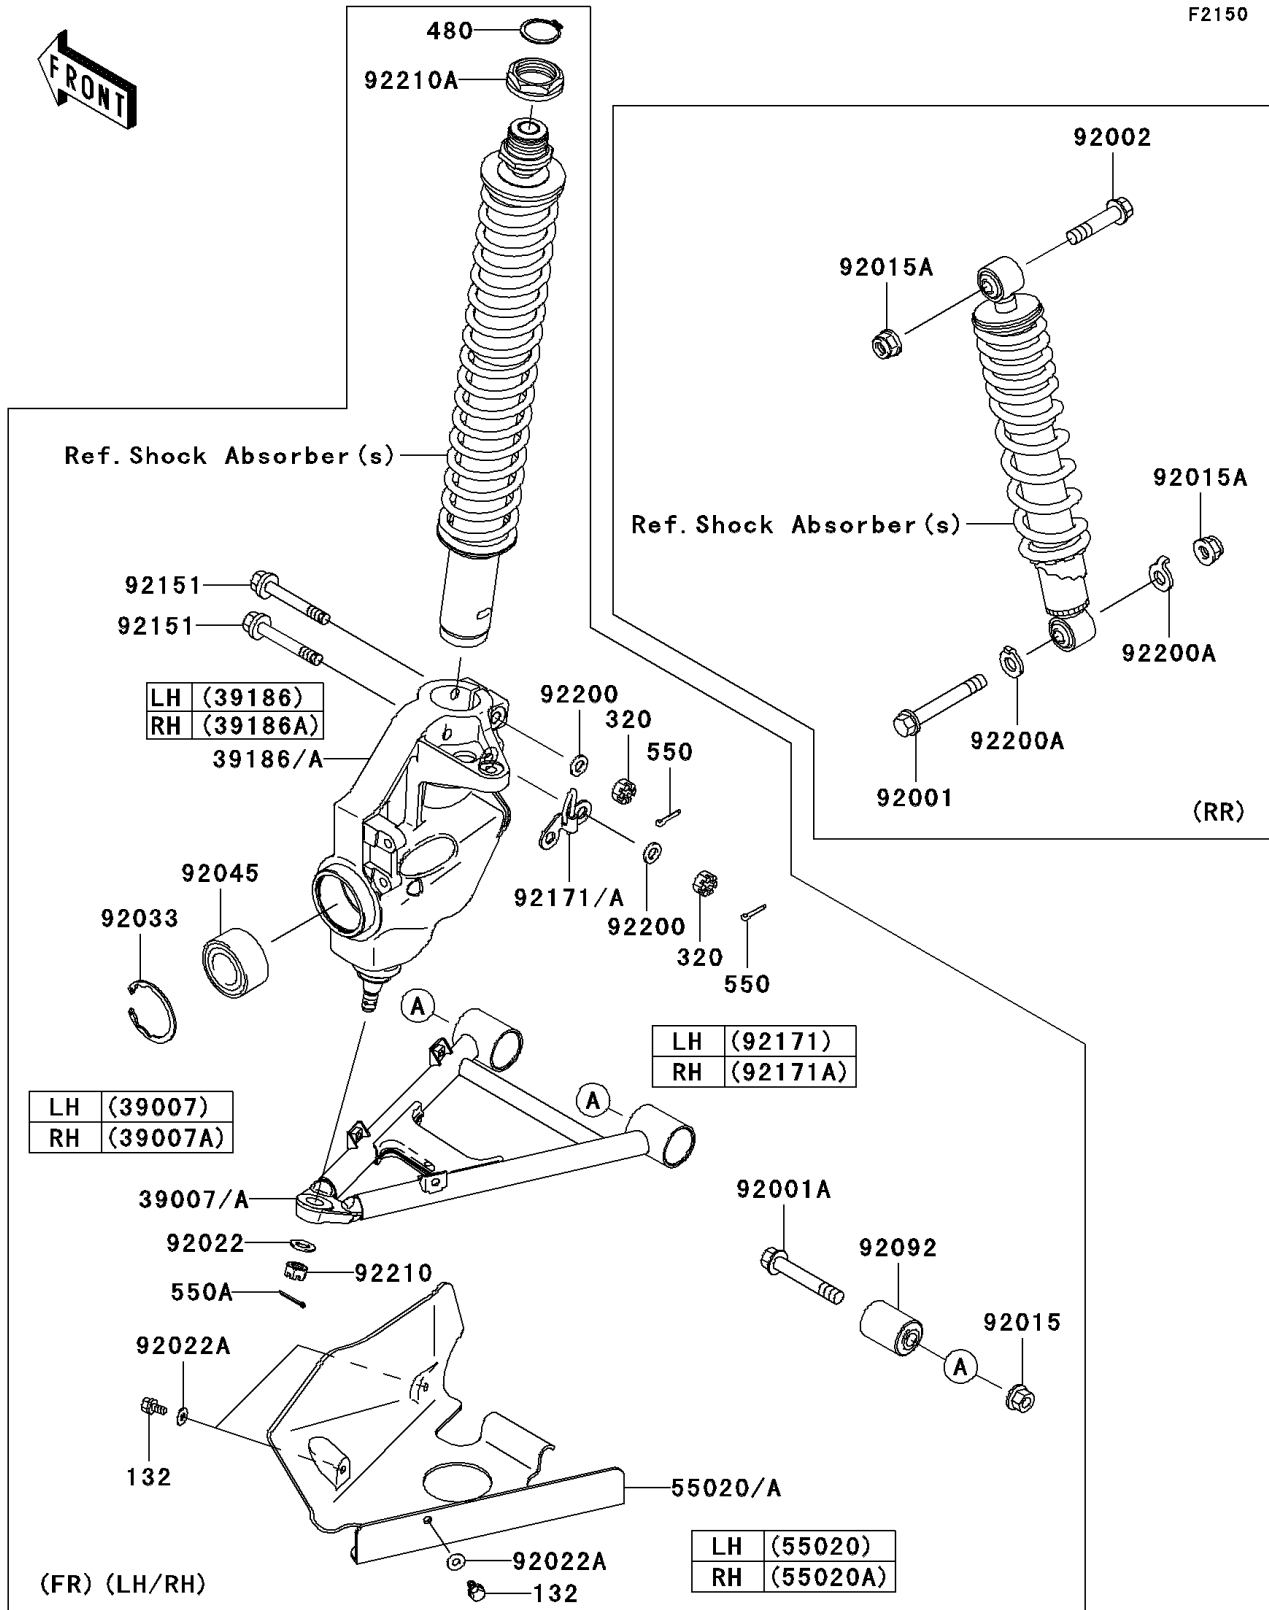

2007 Prairie 360 4X4 Hardwoods Green HD PARTS DIAGRAM

Suspension

F2150

2007 Prairie 360 4X4 Hardwoods Green HD PARTS LIST

Suspension

ITEM NAME	PART NUMBER	QUANTITY
BOLT-FLANGED-SMALL,6X12 (Ref # 132)	132BB0612	6
NUT-CASTLE (Ref # 320)	320BA1000	4
CIRCLIP-TYPE-C,32MM (Ref # 480)	480J3200	2
PIN-COTTER,2.0X15 (Ref # 550)	550AA2015	4
PIN-COTTER,3.0X25 (Ref # 550A)	550AA3025	2
ARM-SUSP,LH (Ref # 39007)	39007-0053	1
ARM-SUSP,RH (Ref # 39007A)	39007-0054	1
KNUCKLE ASSY,FR,LH (Ref # 39186)	39186-0043	1
KNUCKLE ASSY,FR,RH (Ref # 39186A)	39186-0044	1
GUARD,FRONT AXLE,LH (Ref # 55020)	55020-1768	1
GUARD,FRONT AXLE,RH (Ref # 55020A)	55020-1769	1
BOLT,FLANGED,12X88 (Ref # 92001)	92001-1693	1
BOLT,FLANGED,12X75 (Ref # 92001A)	92001-1986	4
BOLT,FLANGED,12X55 (Ref # 92002)	92002-1840	1
NUT,12MM (Ref # 92015)	92015-1426	4
NUT,FLANGED,LOCK,12MM (Ref # 92015A)	92015-1617	2
WASHER,12.3X22X1.6 (Ref # 92022)	92022-1065	2
WASHER,7X16X1.2 (Ref # 92022A)	92022-1344	6
RING-SNAP,55MM (Ref # 92033)	92033-1274	2
BEARING-BALL,30BWD08ACA13 (Ref # 92045)	92045-0095	2
BUSHING-RUBBER (Ref # 92092)	92092-7501	4
BOLT,FLANGED,10X70 (Ref # 92151)	92151-1879	4
CLAMP,LH (Ref # 92171)	92171-1499	1
CLAMP,RH (Ref # 92171A)	92171-1500	1
WASHER,10.5X19X2.3 (Ref # 92200)	92200-1042	4
WASHER,CLAW,12.7X25.4X3.4 (Ref # 92200A)	92200-7501	2
NUT,CASTLE,12MM (Ref # 92210)	92210-0395	2
NUT,35MM (Ref # 92210A)	92210-1066	2