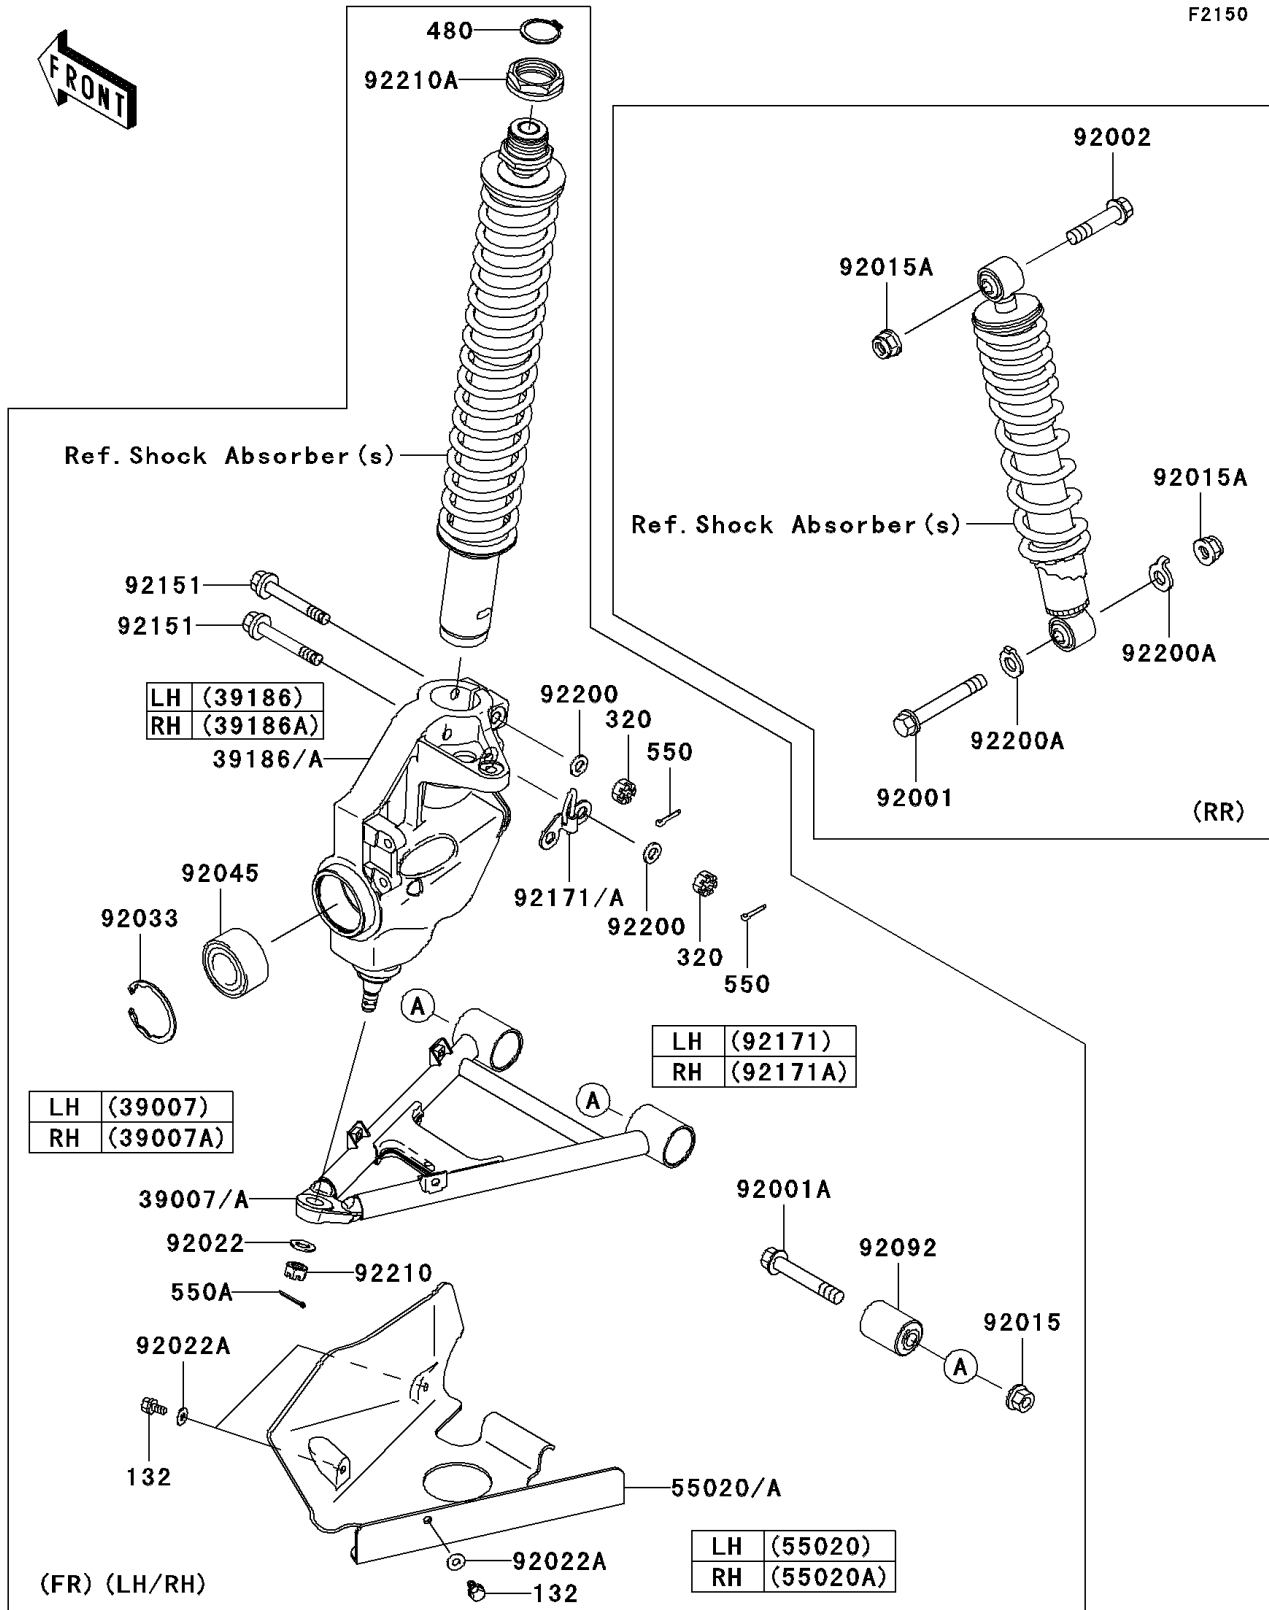

2008 Prairie 360 4X4 Hardwoods Green HD PARTS DIAGRAM

Suspension

F2150

2008 Prairie 360 4X4 Hardwoods Green HD PARTS LIST

Suspension

ITEM NAME	PART NUMBER	QUANTITY
-----------	-------------	----------