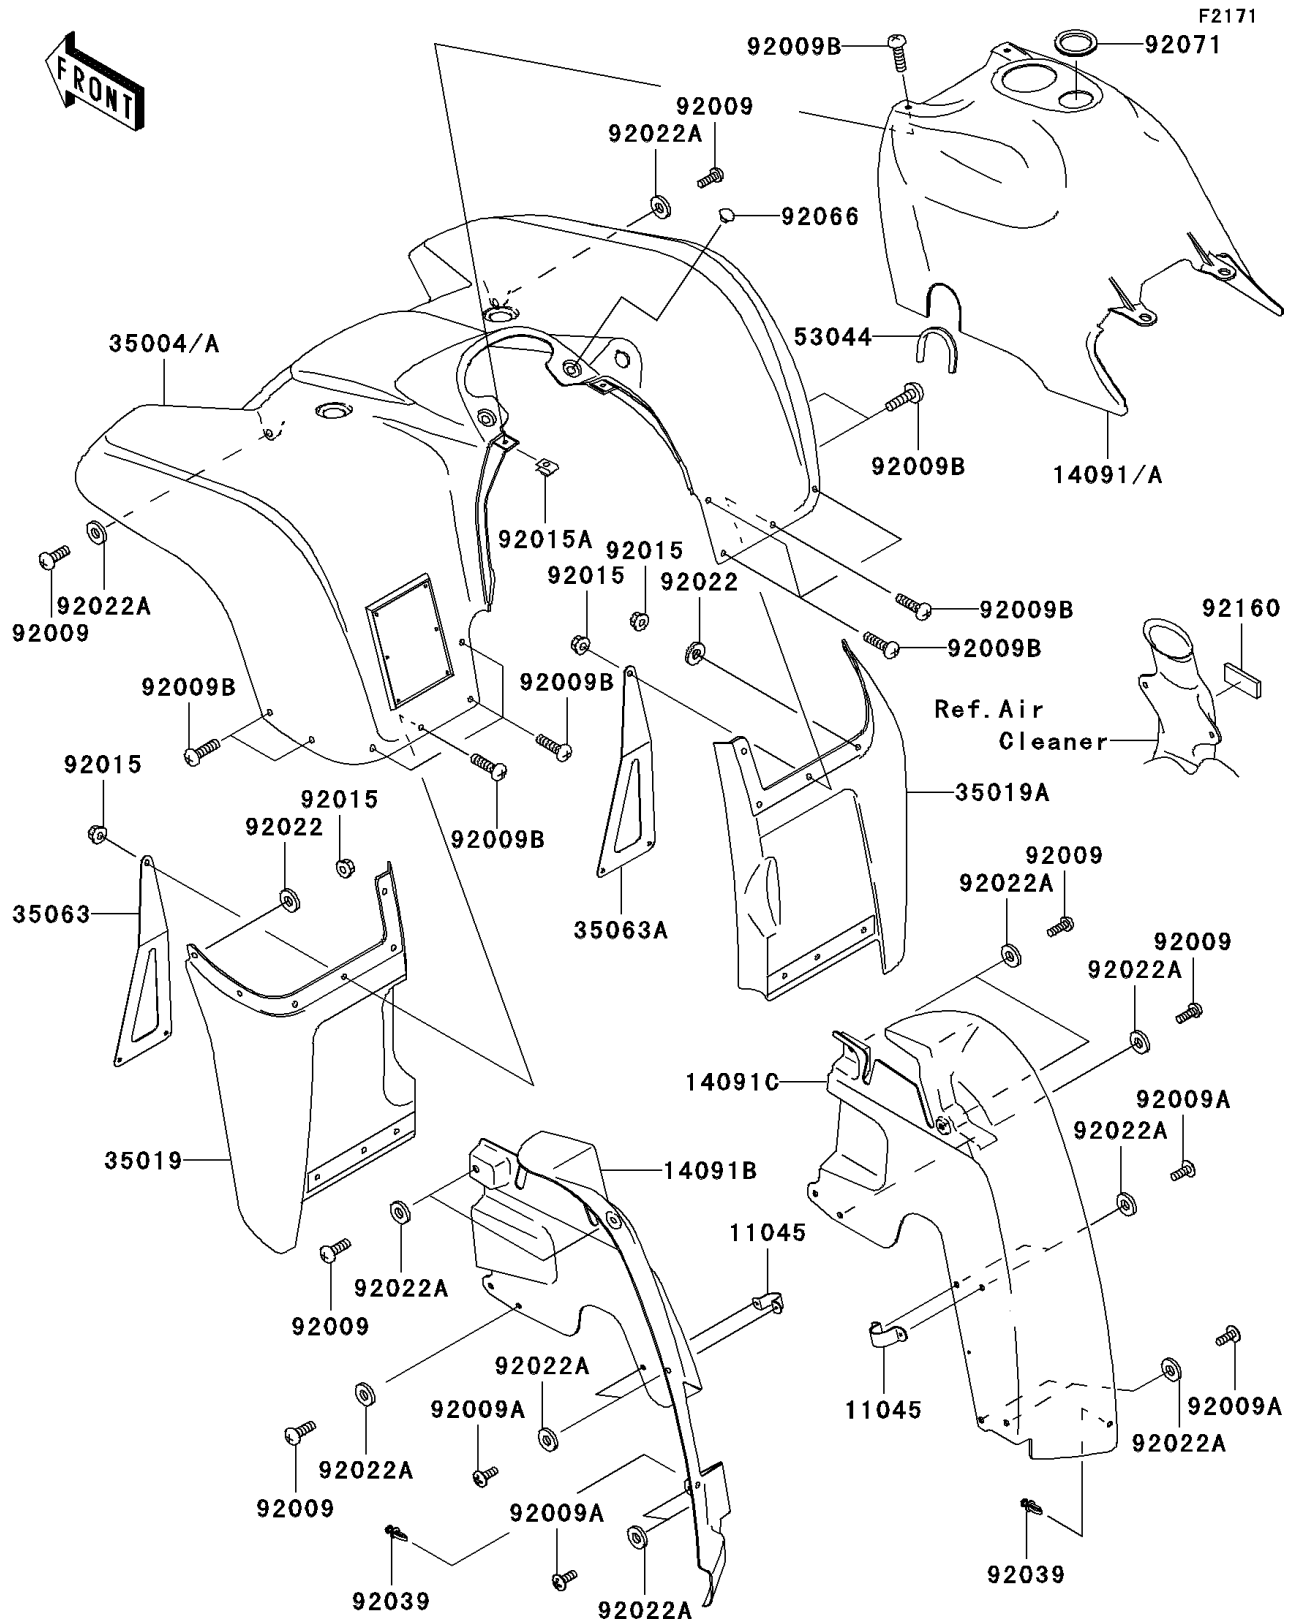

2007 Prairie 360 4X4 Hardwoods Green HD PARTS DIAGRAM

Front Fender(s)