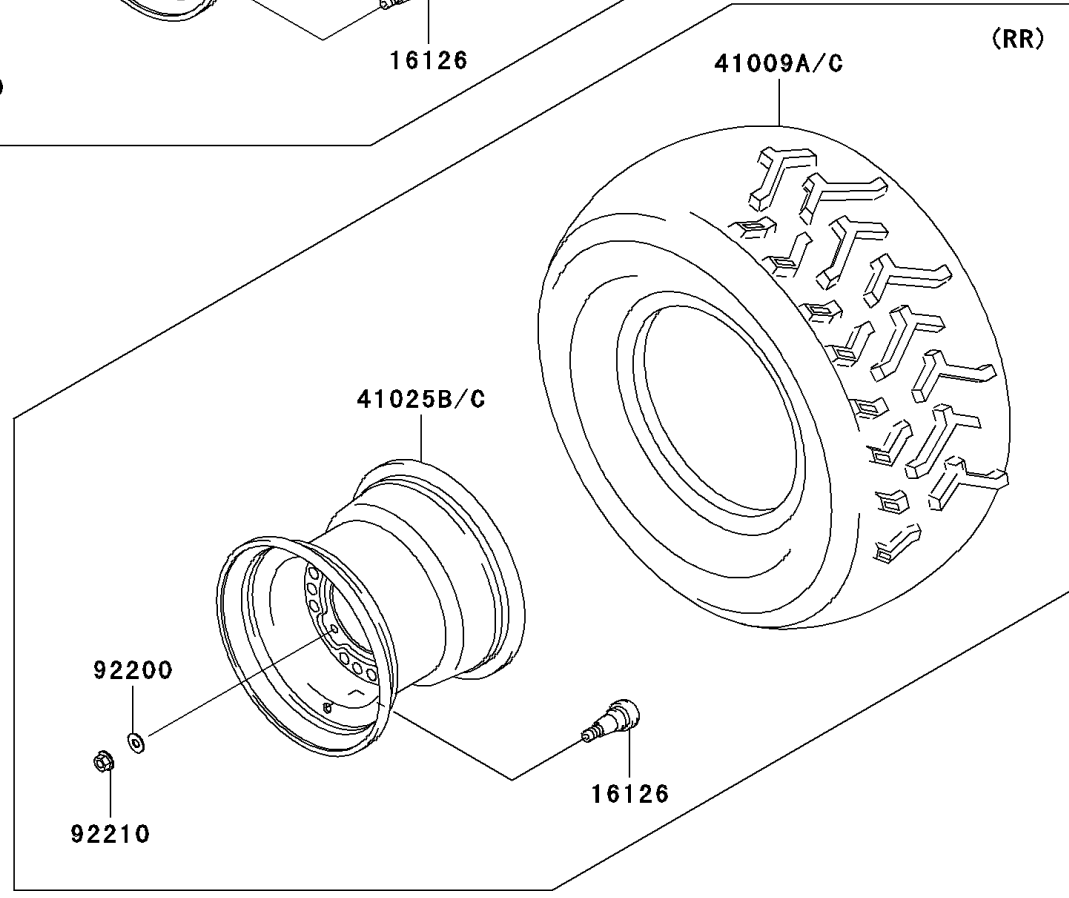

2006 Prairie 360 4X4 Hardwoods Green HD PARTS DIAGRAM

Wheels/Tires

F2210

2006 Prairie 360 4X4 Hardwoods Green HD PARTS LIST

Wheels/Tires

ITEM NAME	PART NUMBER	QUANTITY
VALVE (Ref # 16126)	16126-4001	4
TIRE,FR,AT25X8-12,KT121D (Ref # 41009)	41009-0179	2
TIRE,RR,AT25X10-12,KT405H (Ref # 41009A)	41009-0180	2
RIM,FR,12X6.0,M.GRAYSTONE (Ref # 41025)	41025-1313-379	2
RIM,RR,12X7.5AT,M.GRAYSTONE (Ref # 41025B)	41025-7502-379	2
WASHER,10.5X25X1.6 (Ref # 92200)	92200-1595	16
NUT,FLANGED,10MM (Ref # 92210)	92210-1325	16