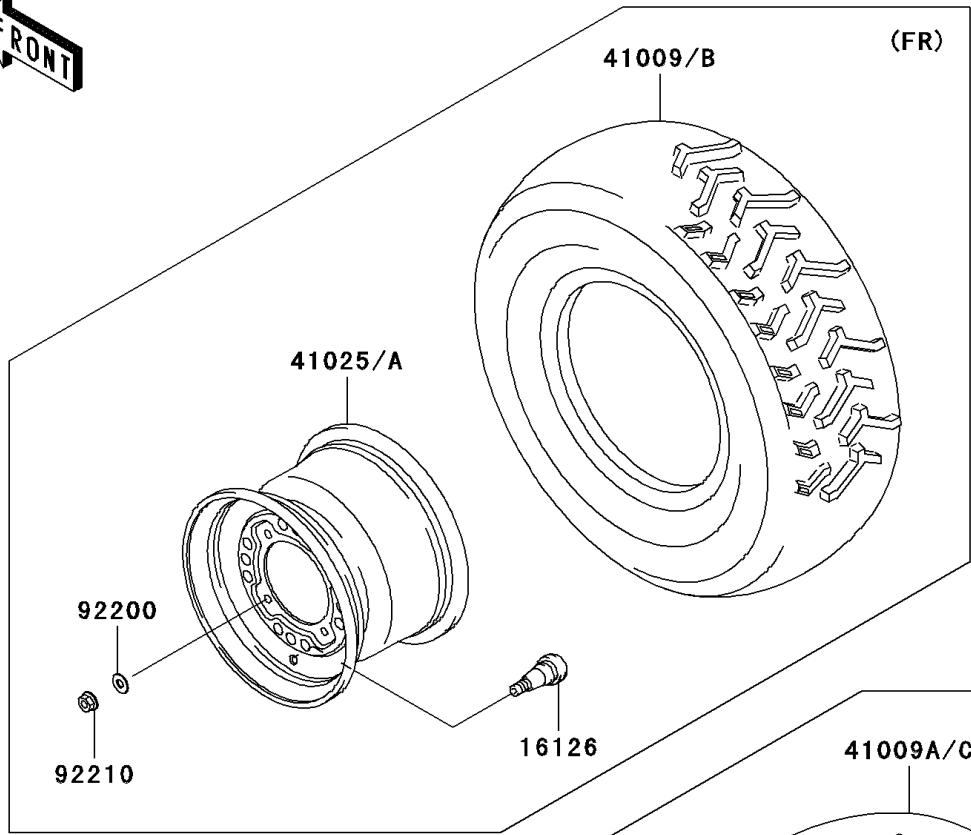

2006 Prairie 360 4X4 Hardwoods Green HD PARTS DIAGRAM

Wheels/Tires

F2210

2006 Prairie 360 4X4 Hardwoods Green HD PARTS LIST

Wheels/Tires

ITEM NAME	PART NUMBER	QUANTITY
VALVE (Ref # 16126)	16126-4001	4
TIRE,FR,AT25X8-12,KT121D (Ref # 41009)	41009-0179	2
TIRE,RR,AT25X10-12,KT405H (Ref # 41009A)	41009-0180	2
RIM,FR,12X6.0,M.GRAYSTONE (Ref # 41025)	41025-1313-379	2
RIM,RR,12X7.5AT,M.GRAYSTONE (Ref # 41025B)	41025-7502-379	2
WASHER,10.5X25X1.6 (Ref # 92200)	92200-1595	16
NUT,FLANGED,10MM (Ref # 92210)	92210-1325	16