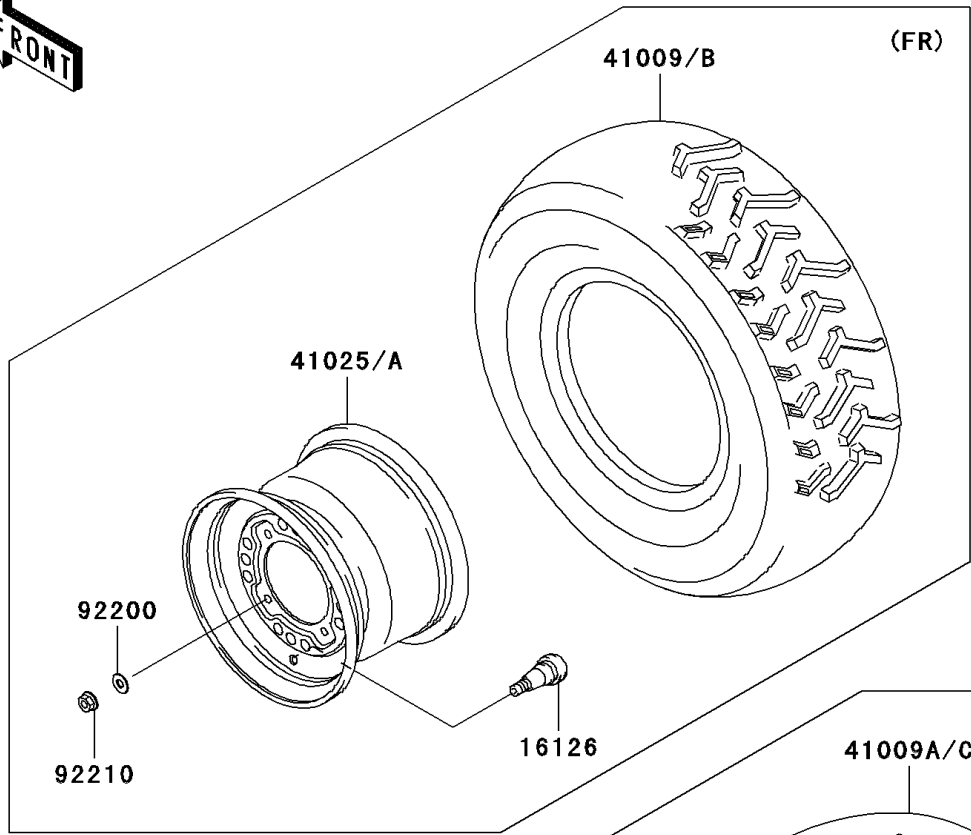

# 2008 Prairie 360 4X4 Hardwoods Green HD PARTS DIAGRAM

Wheels/Tires

F2210

# 2008 Prairie 360 4X4 Hardwoods Green HD PARTS LIST

Wheels/Tires

ITEM NAME	PART NUMBER	QUANTITY
-----------	-------------	----------