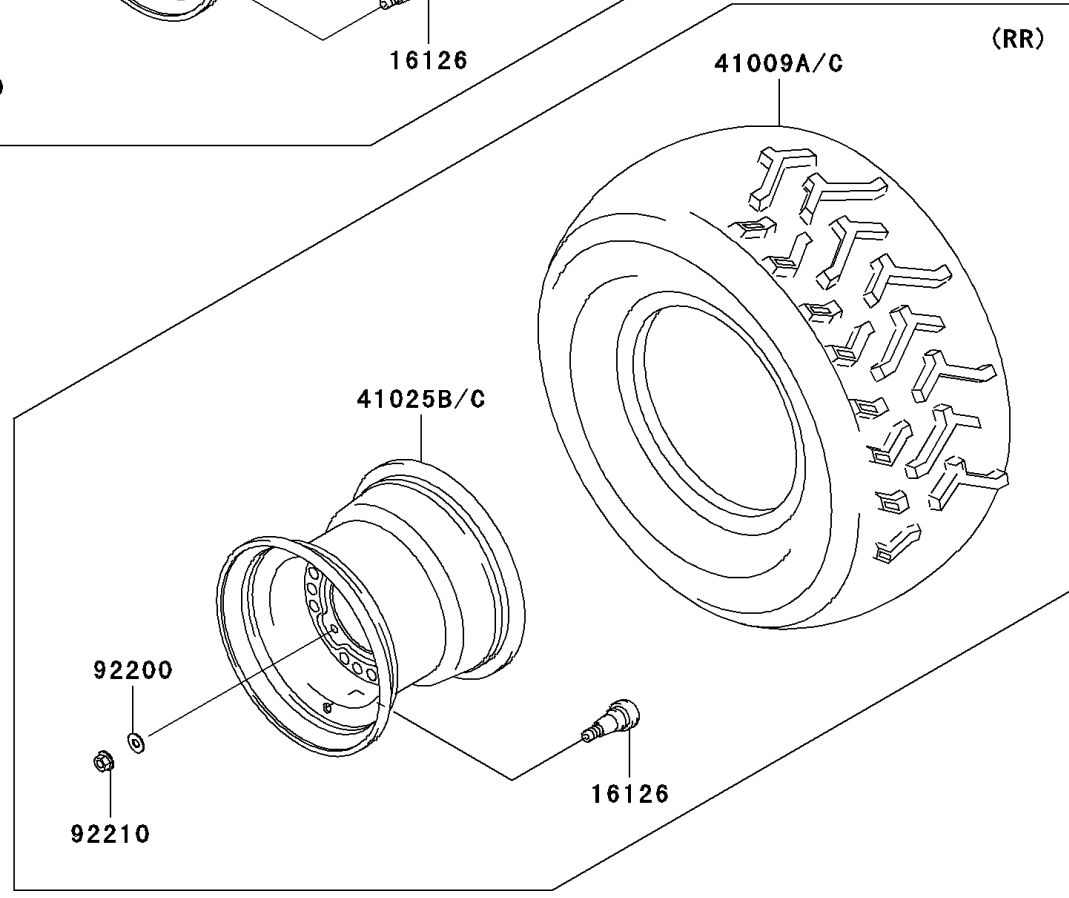

# 2008 Prairie 360 4X4 Hardwoods Green HD PARTS DIAGRAM

Wheels/Tires

F2210

# 2008 Prairie 360 4X4 Hardwoods Green HD PARTS LIST

Wheels/Tires

ITEM NAME	PART NUMBER	QUANTITY
-----------	-------------	----------