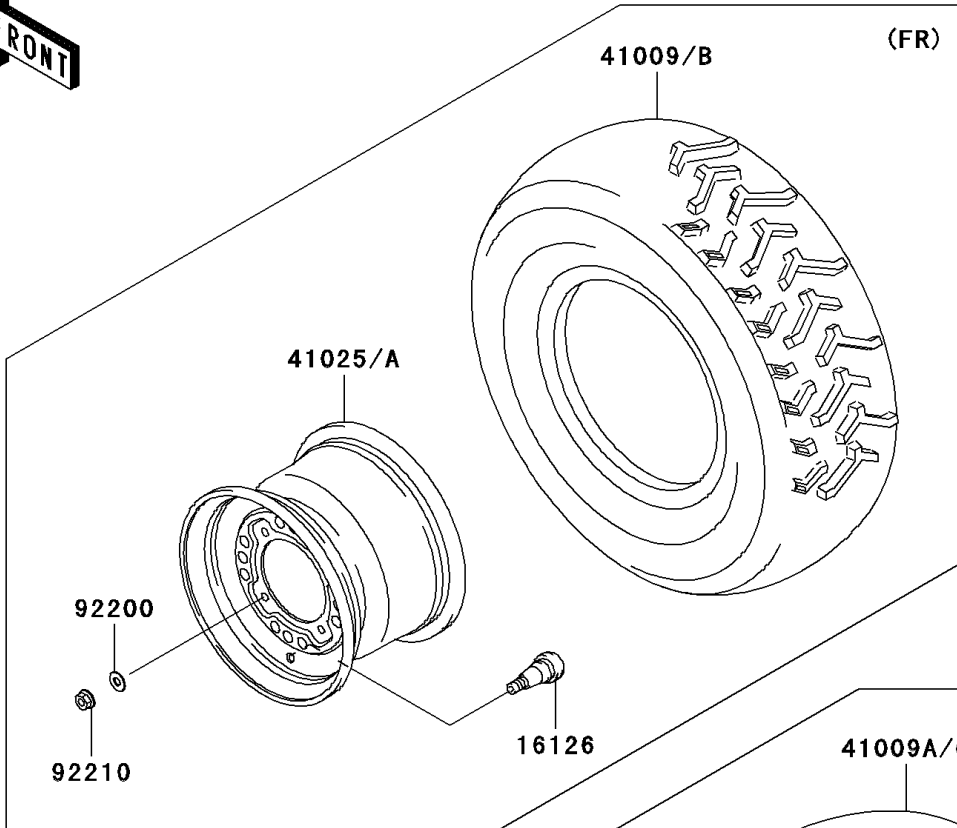

2009 Prairie 360 4X4 Hardwoods Green HD PARTS DIAGRAM

Wheels/Tires

F2210

2009 Prairie 360 4X4 Hardwoods Green HD PARTS LIST

Wheels/Tires

ITEM NAME	PART NUMBER	QUANTITY
VALVE (Ref # 16126)	16126-4001	4
TIRE,FR,AT25X8-12,KT121D (Ref # 41009)	41009-0179	2
TIRE,RR,AT25X10-12,KT405H (Ref # 41009A)	41009-0180	2
RIM,FR,12X6.0,F.S.BLACK (Ref # 41025A)	41025-1313-397	2
RIM,RR,12X7.5AT,F.S.BLACK (Ref # 41025C)	41025-7502-397	2
WASHER,10.5X25X1.6 (Ref # 92200)	92200-1595	16
NUT,FLANGED,10MM (Ref # 92210)	92210-1325	16