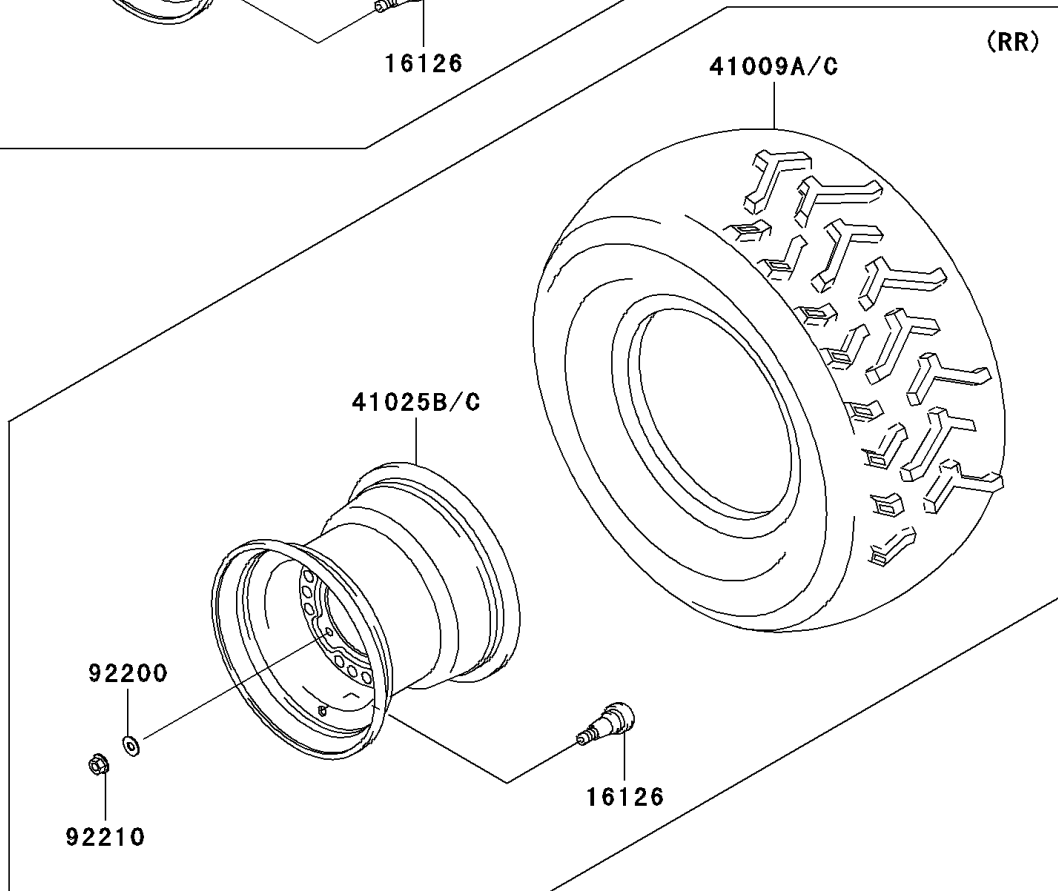

2009 Prairie 360 4X4 Hardwoods Green HD PARTS DIAGRAM

Wheels/Tires

F2210

2009 Prairie 360 4X4 Hardwoods Green HD PARTS LIST

Wheels/Tires

ITEM NAME	PART NUMBER	QUANTITY
VALVE (Ref # 16126)	16126-4001	4
TIRE,FR,AT25X8-12,KT121D (Ref # 41009)	41009-0179	2
TIRE,RR,AT25X10-12,KT405H (Ref # 41009A)	41009-0180	2
RIM,FR,12X6.0,F.S.BLACK (Ref # 41025A)	41025-1313-397	2
RIM,RR,12X7.5AT,F.S.BLACK (Ref # 41025C)	41025-7502-397	2
WASHER,10.5X25X1.6 (Ref # 92200)	92200-1595	16
NUT,FLANGED,10MM (Ref # 92210)	92210-1325	16