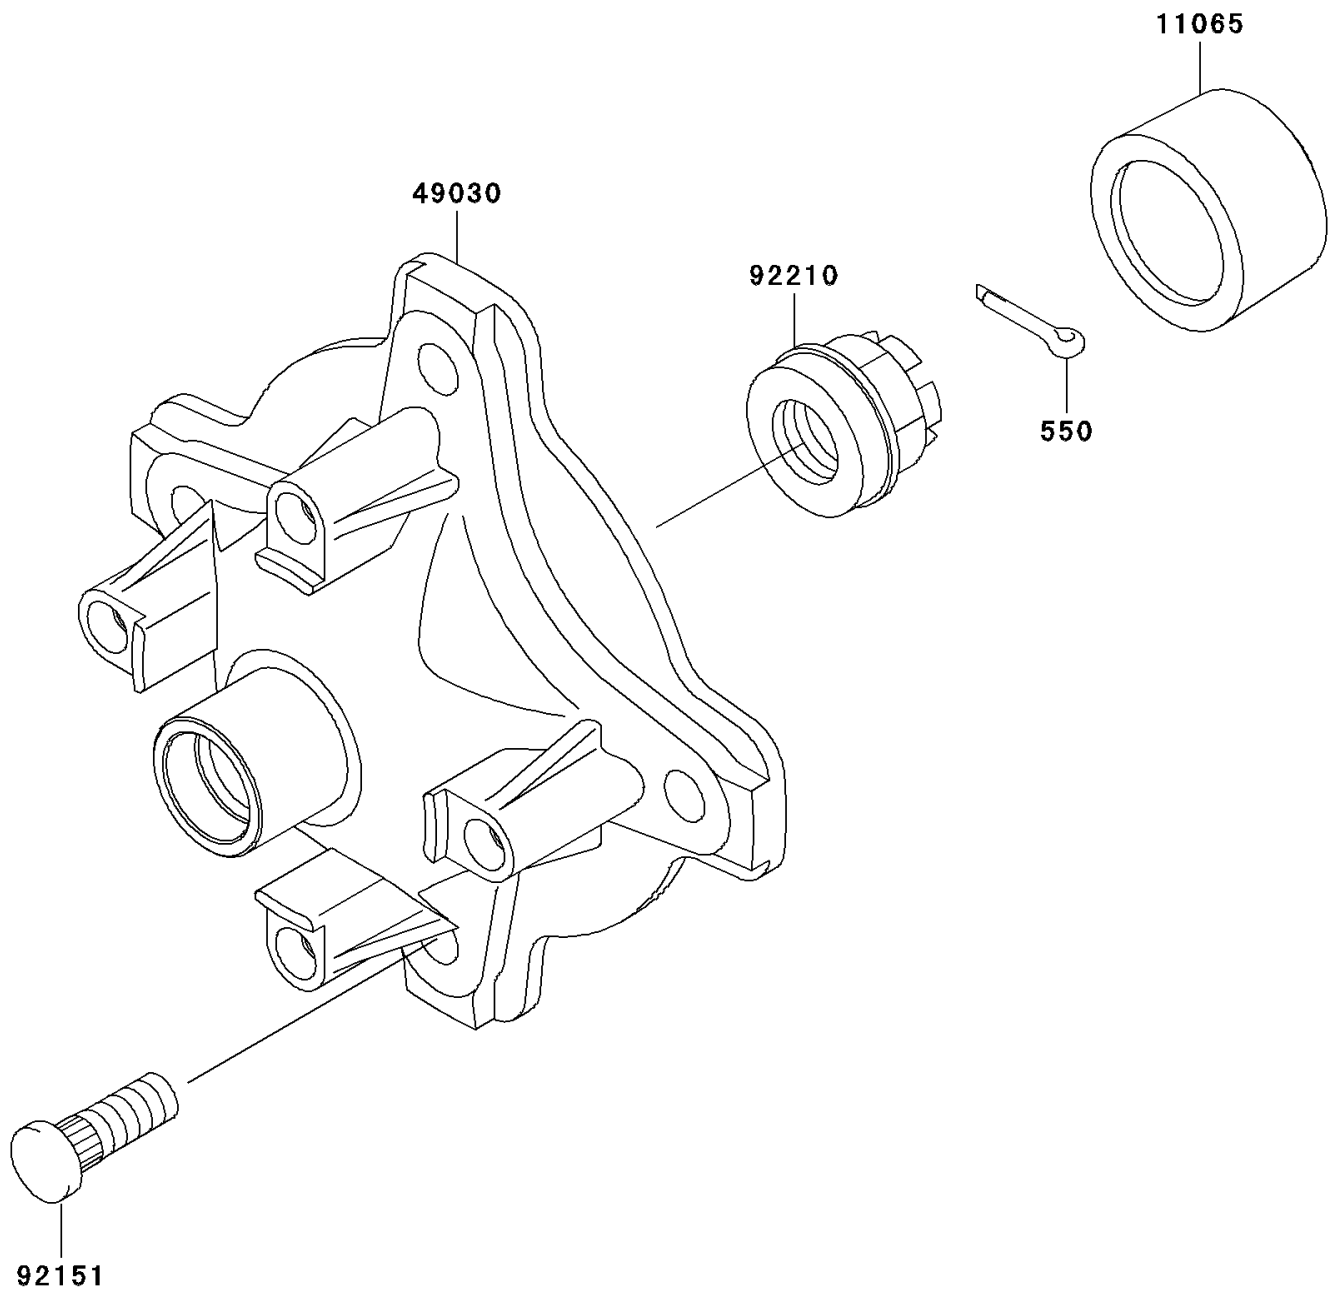

2007 Prairie 360 4X4 Hardwoods Green HD PARTS DIAGRAM

Front Hub

F2230

2007 Prairie 360 4X4 Hardwoods Green HD PARTS LIST

Front Hub

ITEM NAME	PART NUMBER	QUANTITY
PIN-COTTER,4.0X25 (Ref # 550)	550AA4025	2
CAP,WHEEL (Ref # 11065)	11065-1153	2
HUB,FR (Ref # 49030)	49030-7508	2
BOLT,10X29.5 (Ref # 92151)	92151-1392	8
NUT,CASTLE,18MM (Ref # 92210)	92210-1349	2