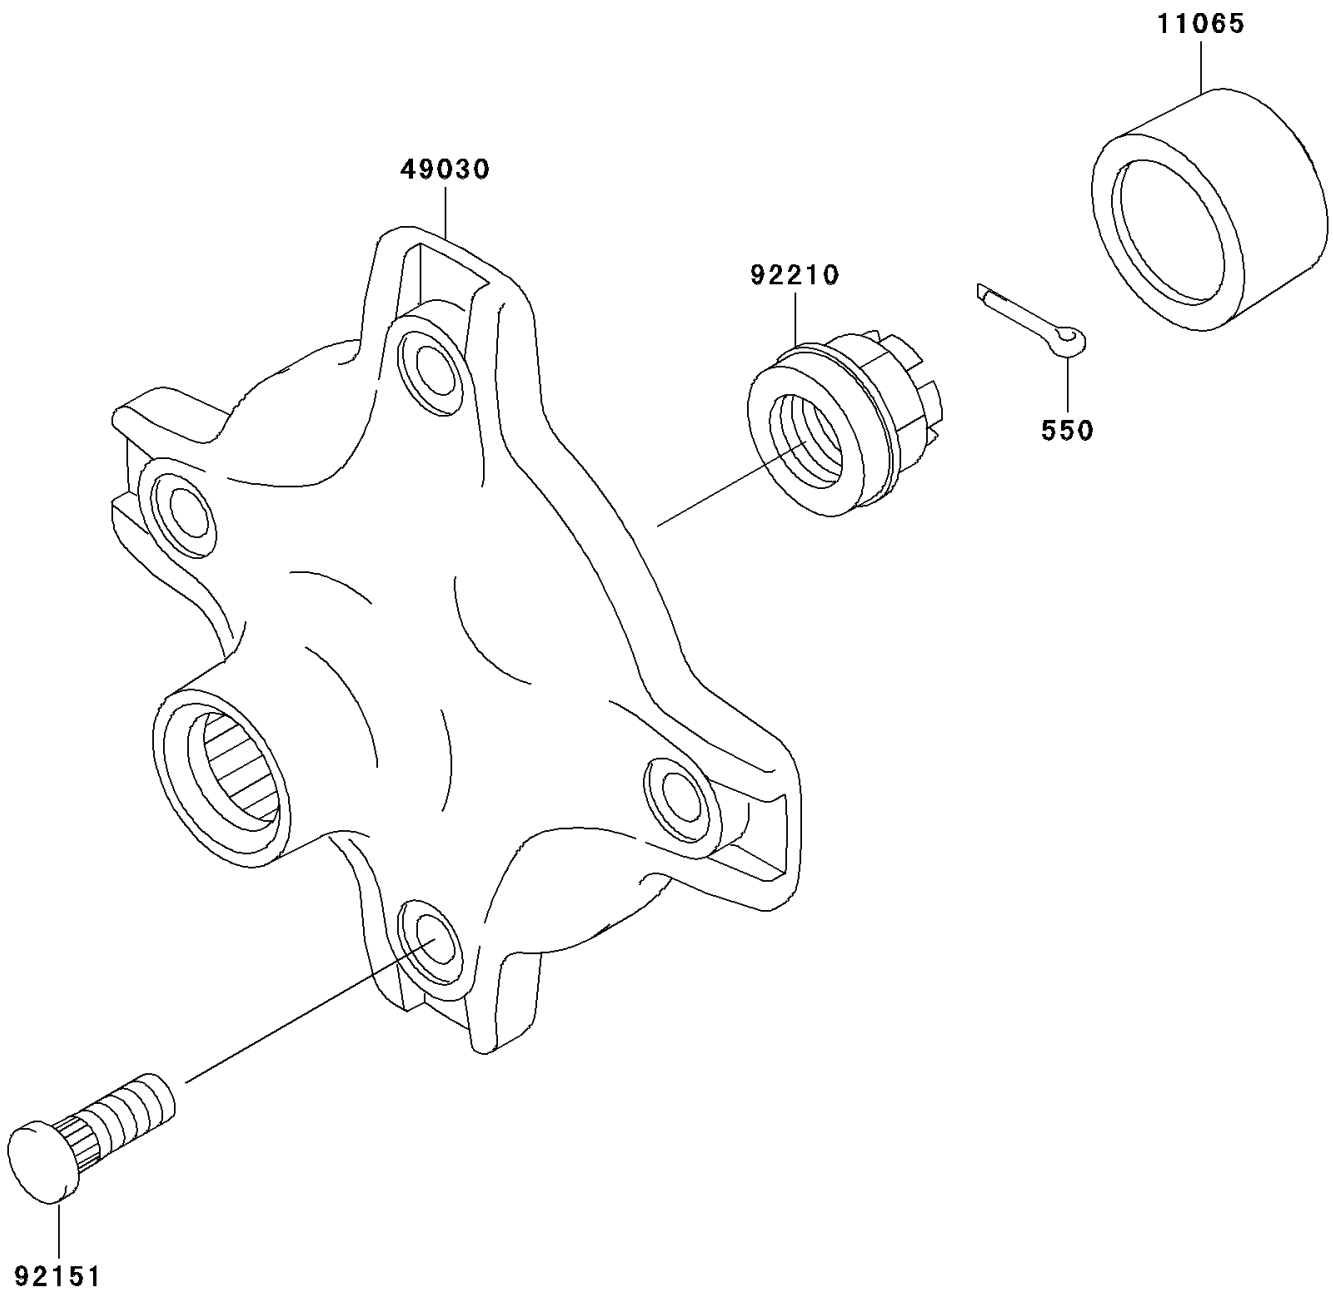

2006 Prairie 360 4X4 Hardwoods Green HD PARTS DIAGRAM

Rear Hub

F2240

2006 Prairie 360 4X4 Hardwoods Green HD PARTS LIST

Rear Hub

ITEM NAME	PART NUMBER	QUANTITY
PIN-COTTER,4.0X25 (Ref # 550)	550AA4025	2
CAP,WHEEL (Ref # 11065)	11065-1153	2
HUB,RR (Ref # 49030)	49030-7507	2
BOLT,10X29.5 (Ref # 92151)	92151-1392	8
NUT,CASTLE,20MM (Ref # 92210)	92210-1381	2