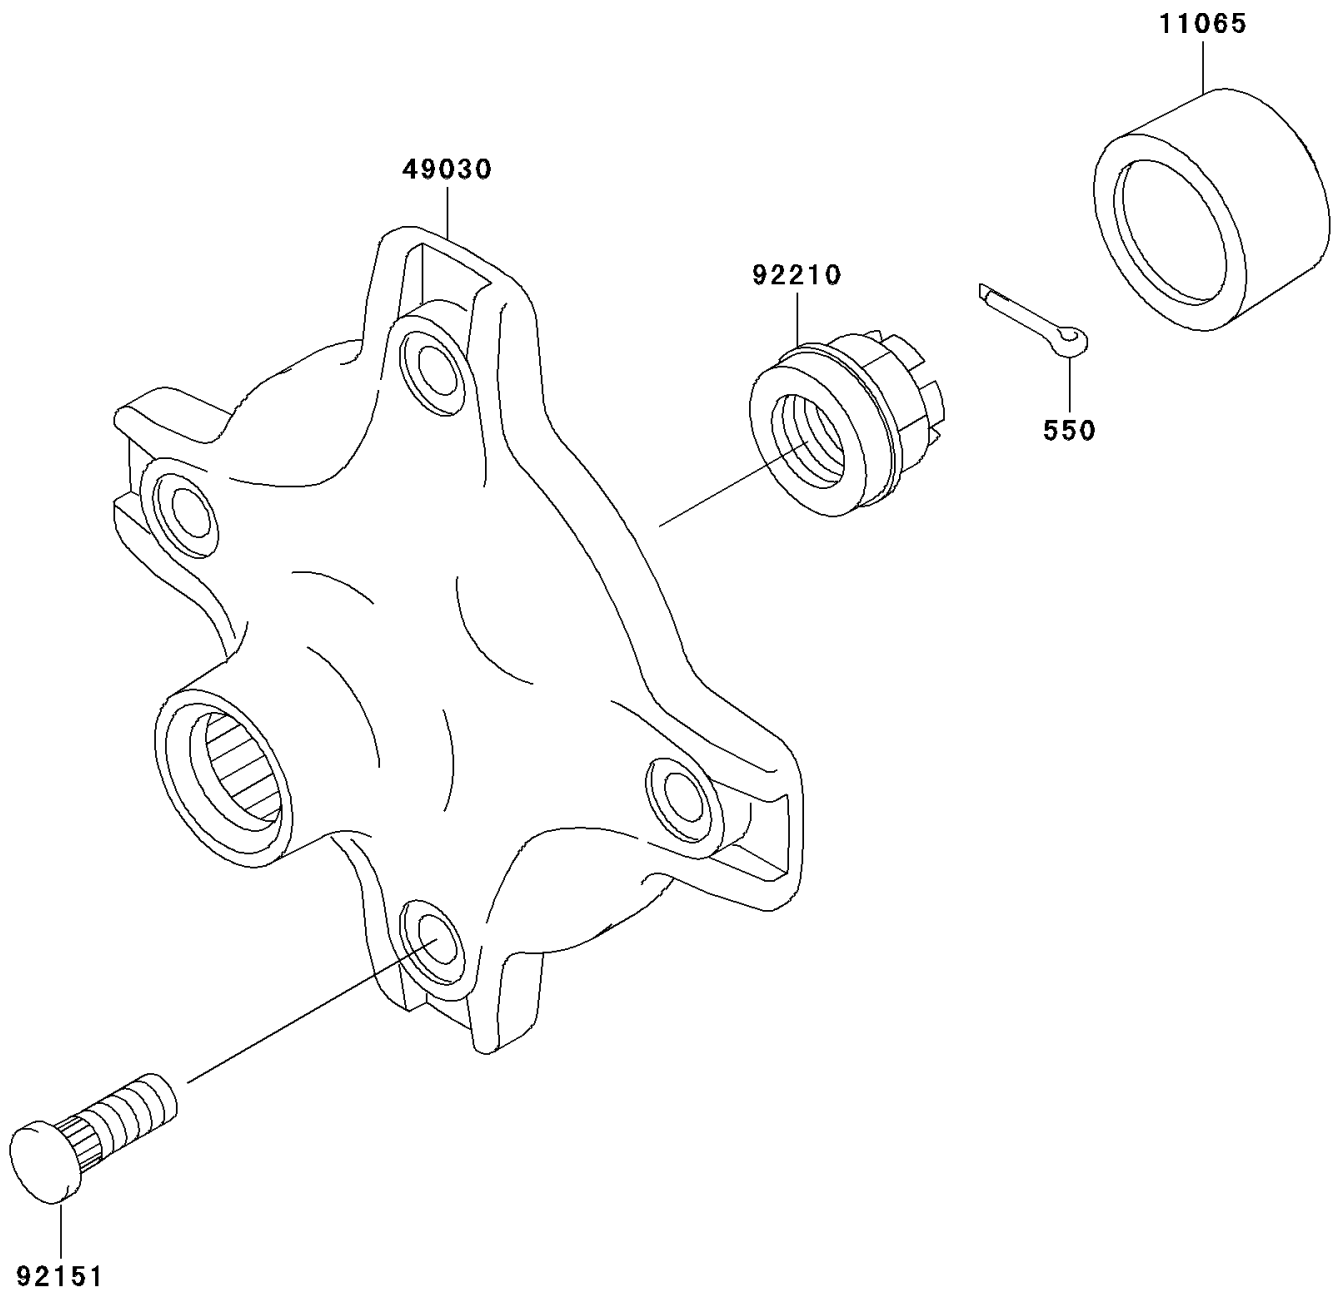

# 2008 Prairie 360 4X4 Hardwoods Green HD PARTS DIAGRAM

Rear Hub

F2240

## Rear Hub

ITEM NAME	PART NUMBER	QUANTITY
PIN-COTTER,4.0X25 (Ref # 550)	550AA4025	2
CAP,WHEEL (Ref # 11065)	11065-1153	2
HUB,RR (Ref # 49030)	49030-7507	2
BOLT,10X29.5 (Ref # 92151)	92151-1392	8
NUT,CASTLE,20MM (Ref # 92210)	92210-1381	2