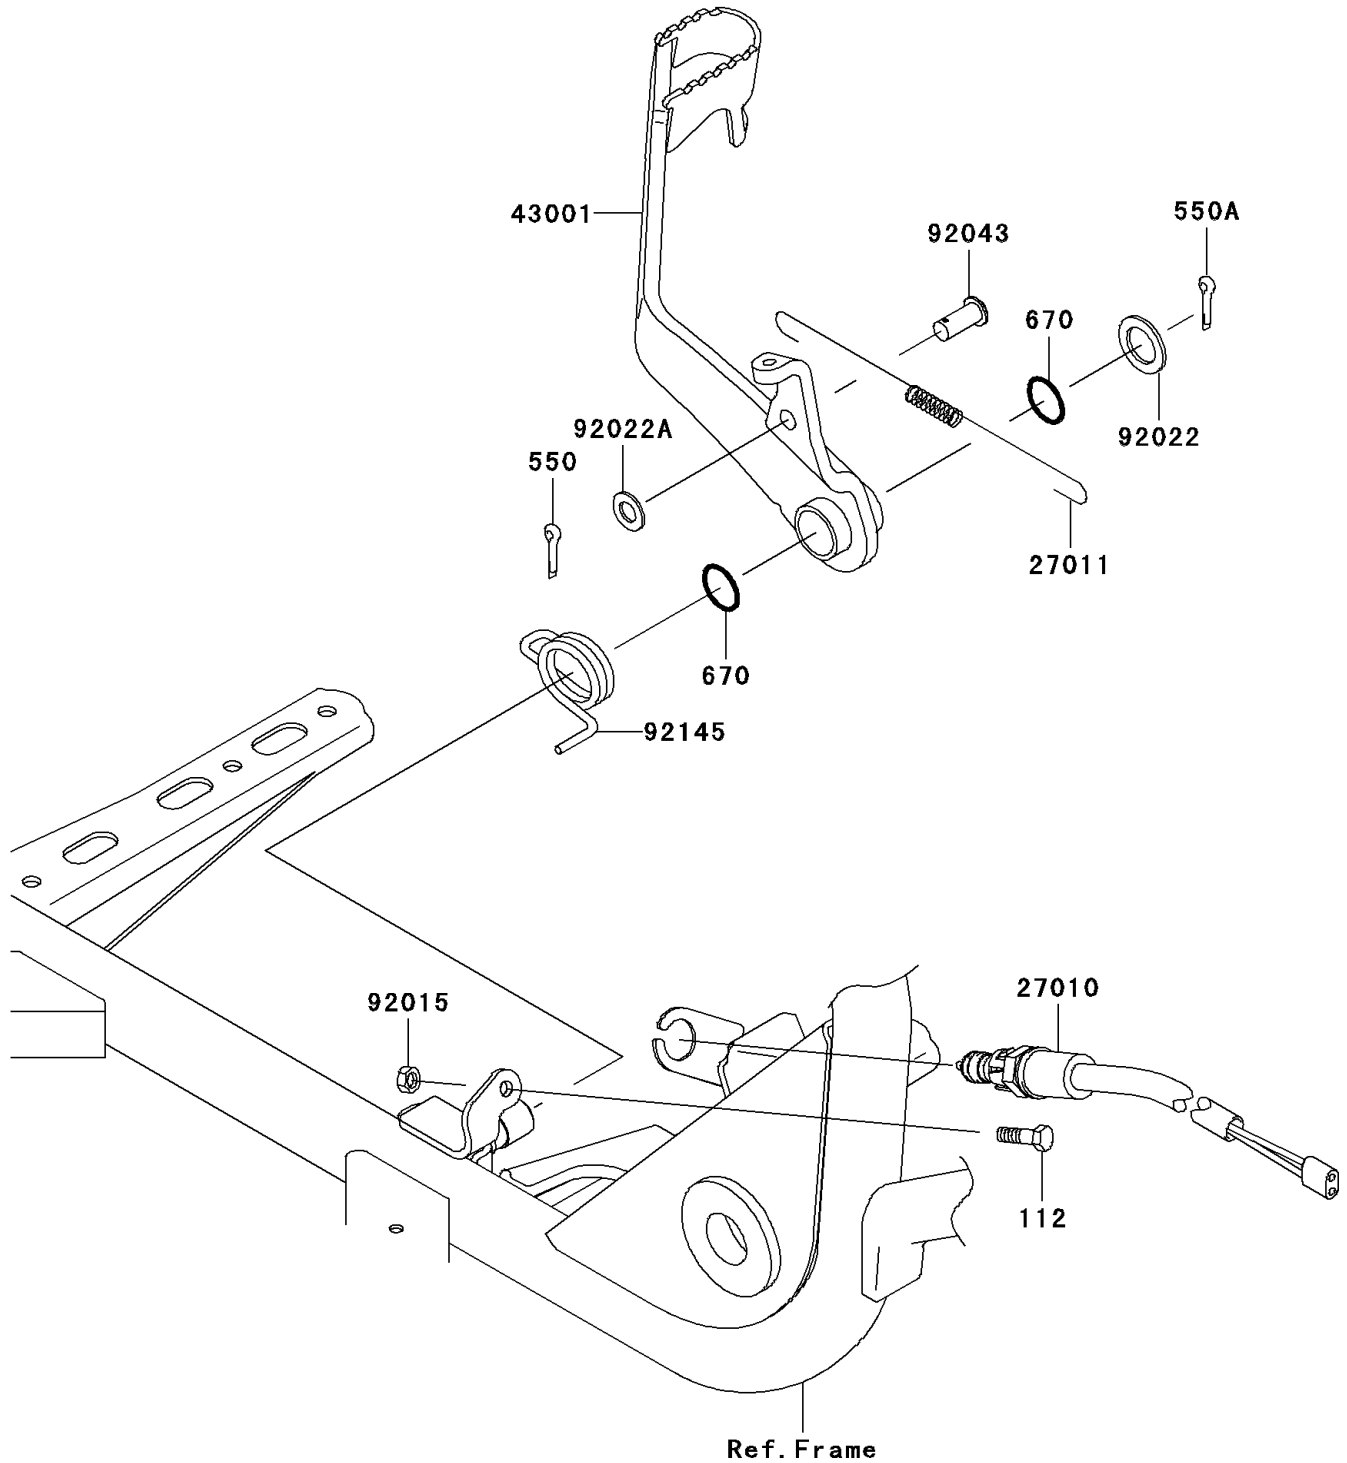

# 2006 Prairie 360 4X4 Hardwoods Green HD PARTS DIAGRAM

Brake Pedal

F2260

## 2006 Prairie 360 4X4 Hardwoods Green HD PARTS LIST

### Brake Pedal

ITEM NAME	PART NUMBER	QUANTITY
BOLT-UPSET,6X22 (Ref # 112)	112AA0622	1
PIN-COTTER,2.0X15 (Ref # 550)	550AA2015	1
PIN-COTTER,2.0X22 (Ref # 550A)	550AA2022	1
O RING,15MM (Ref # 670)	670B2015	2
SWITCH,BRAKE (Ref # 27010)	27010-1494	1
SPRING,BRAKE LAMP SWITCH (Ref # 27011)	27011-015	1
LEVER-BRAKE,PEDAL (Ref # 43001)	43001-7501	1
NUT,6MM (Ref # 92015)	92015-1410	1
WASHER,15.5X24X1.6 (Ref # 92022)	92022-1049	1
WASHER,8.5X16X1.2 (Ref # 92022A)	92022-1582	1
PIN,8X16 (Ref # 92043)	92043-1013	1
SPRING,BRAKE PEDAL RETURN (Ref # 92145)	92145-7503	1