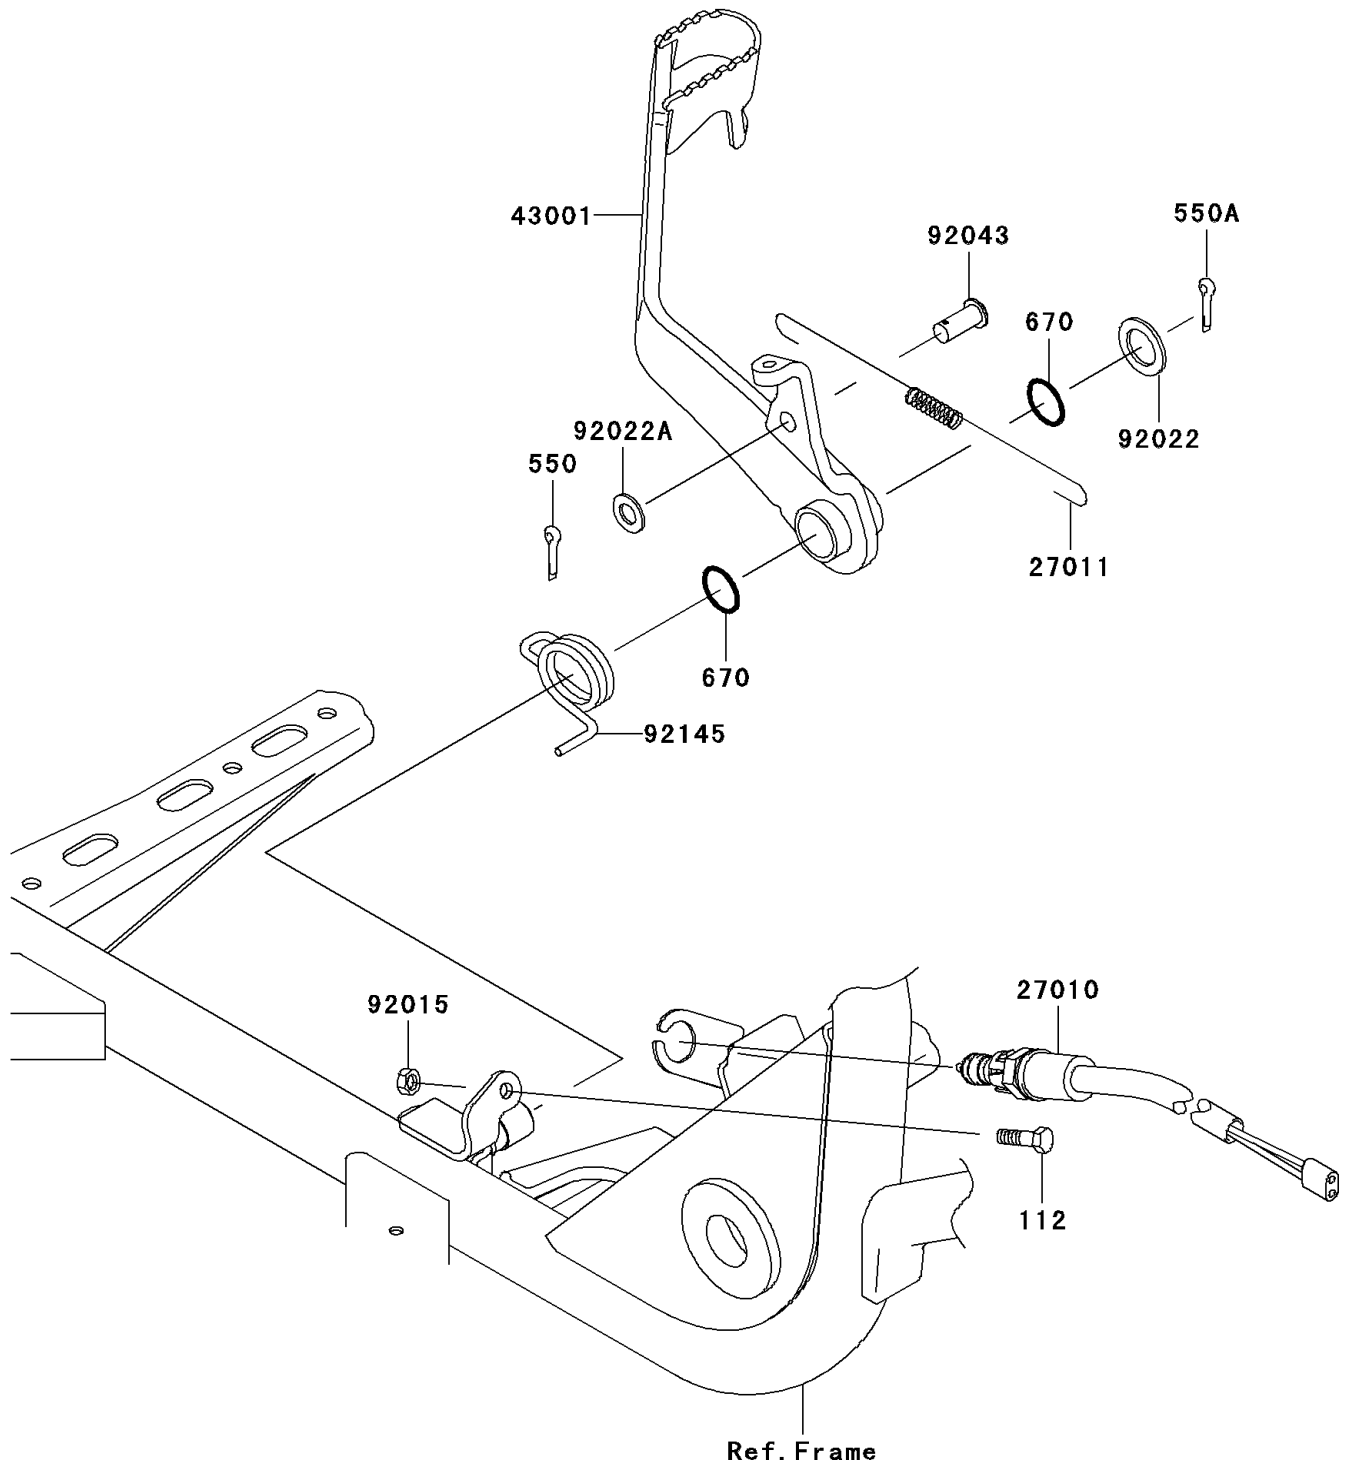

2006 Prairie 360 4X4 Hardwoods Green HD PARTS DIAGRAM

Brake Pedal

F2260

2006 Prairie 360 4X4 Hardwoods Green HD PARTS LIST

Brake Pedal

ITEM NAME	PART NUMBER	QUANTITY
BOLT-UPSET,6X22 (Ref # 112)	112AA0622	1
PIN-COTTER,2.0X15 (Ref # 550)	550AA2015	1
PIN-COTTER,2.0X22 (Ref # 550A)	550AA2022	1
O RING,15MM (Ref # 670)	670B2015	2
SWITCH,BRAKE (Ref # 27010)	27010-1494	1
SPRING,BRAKE LAMP SWITCH (Ref # 27011)	27011-015	1
LEVER-BRAKE,PEDAL (Ref # 43001)	43001-7501	1
NUT,6MM (Ref # 92015)	92015-1410	1
WASHER,15.5X24X1.6 (Ref # 92022)	92022-1049	1
WASHER,8.5X16X1.2 (Ref # 92022A)	92022-1582	1
PIN,8X16 (Ref # 92043)	92043-1013	1
SPRING,BRAKE PEDAL RETURN (Ref # 92145)	92145-7503	1