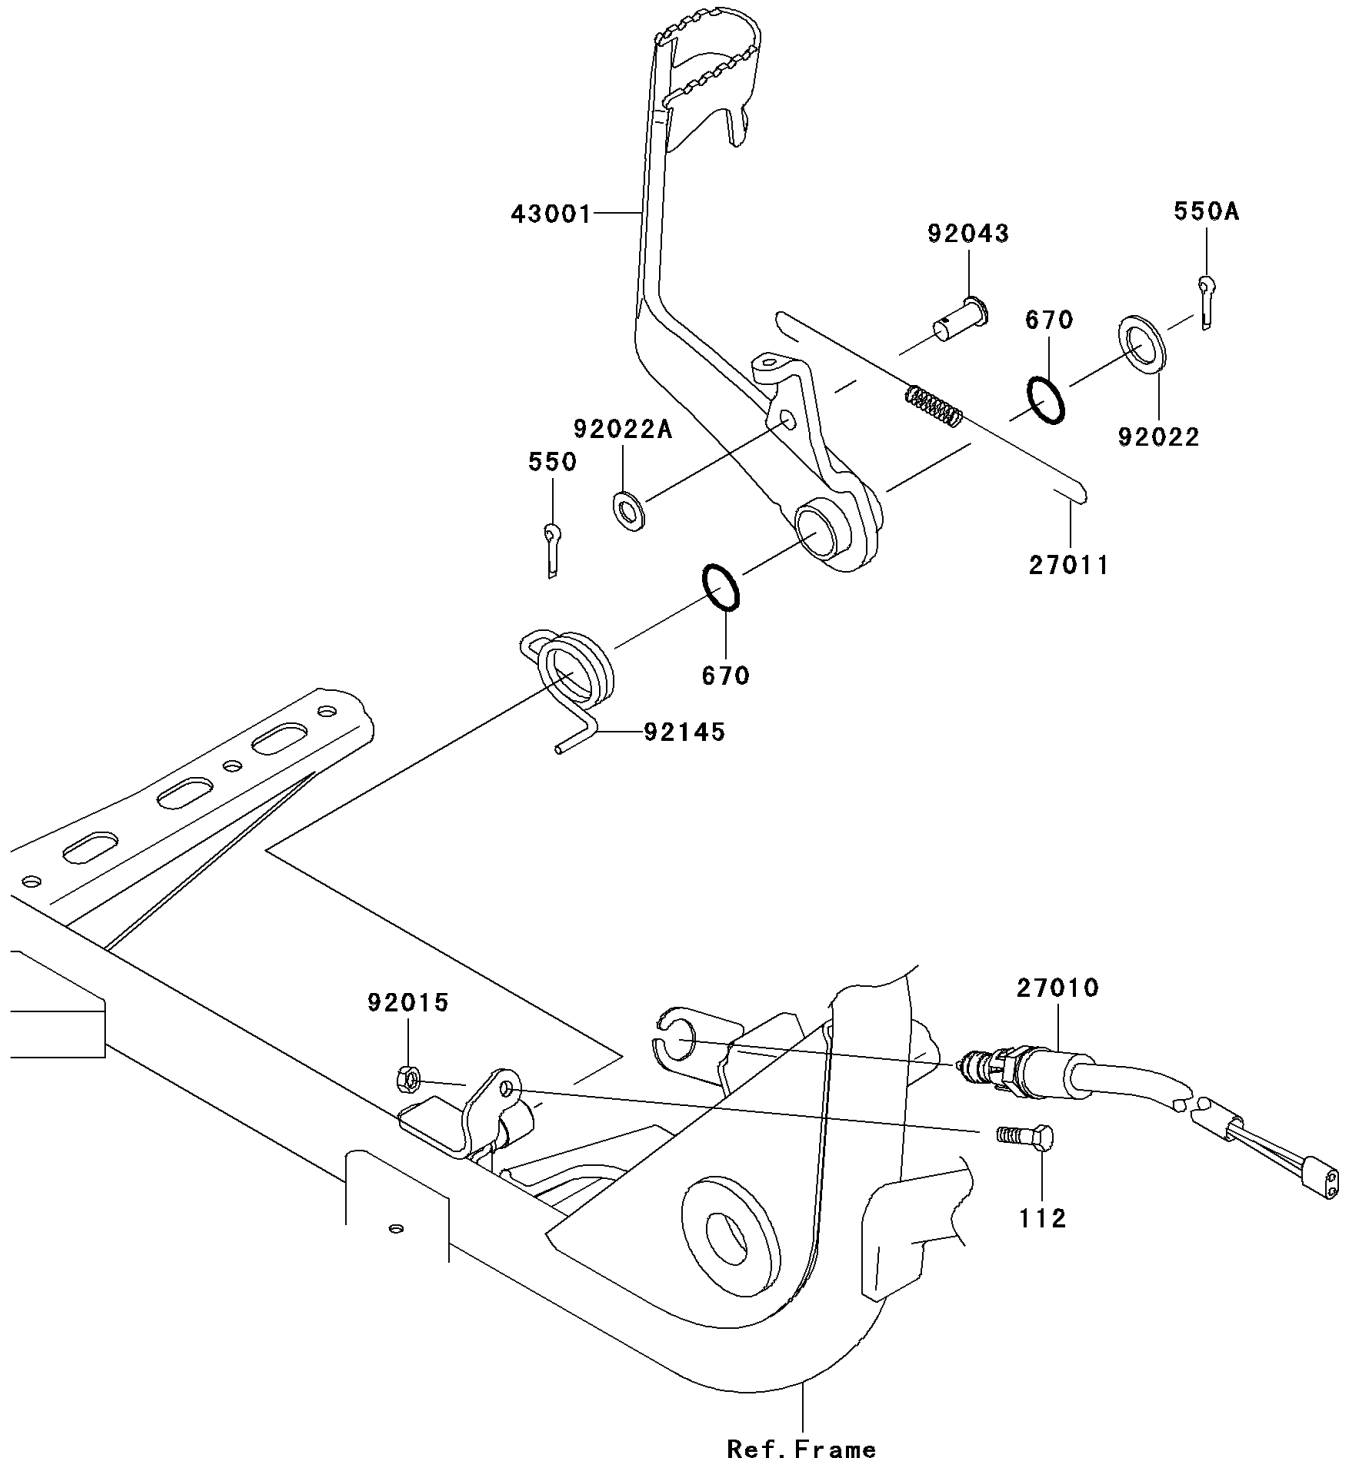

2007 Prairie 360 4X4 Hardwoods Green HD PARTS DIAGRAM

Brake Pedal

F2260

2007 Prairie 360 4X4 Hardwoods Green HD PARTS LIST

Brake Pedal

ITEM NAME	PART NUMBER	QUANTITY
BOLT-UPSET,6X22 (Ref # 112)	112AA0622	1
PIN-COTTER,2.0X15 (Ref # 550)	550AA2015	1
PIN-COTTER,2.0X22 (Ref # 550A)	550AA2022	1
O RING,15MM (Ref # 670)	670B2015	2
SWITCH,BRAKE (Ref # 27010)	27010-1494	1
SPRING,BRAKE LAMP SWITCH (Ref # 27011)	27011-015	1
LEVER-BRAKE,PEDAL (Ref # 43001)	43001-7501	1
NUT,6MM (Ref # 92015)	92015-1410	1
WASHER,15.5X24X1.6 (Ref # 92022)	92022-1049	1
WASHER,8.5X16X1.2 (Ref # 92022A)	92022-1582	1
PIN,8X16 (Ref # 92043)	92043-1013	1
SPRING,BRAKE PEDAL RETURN (Ref # 92145)	92145-7503	1