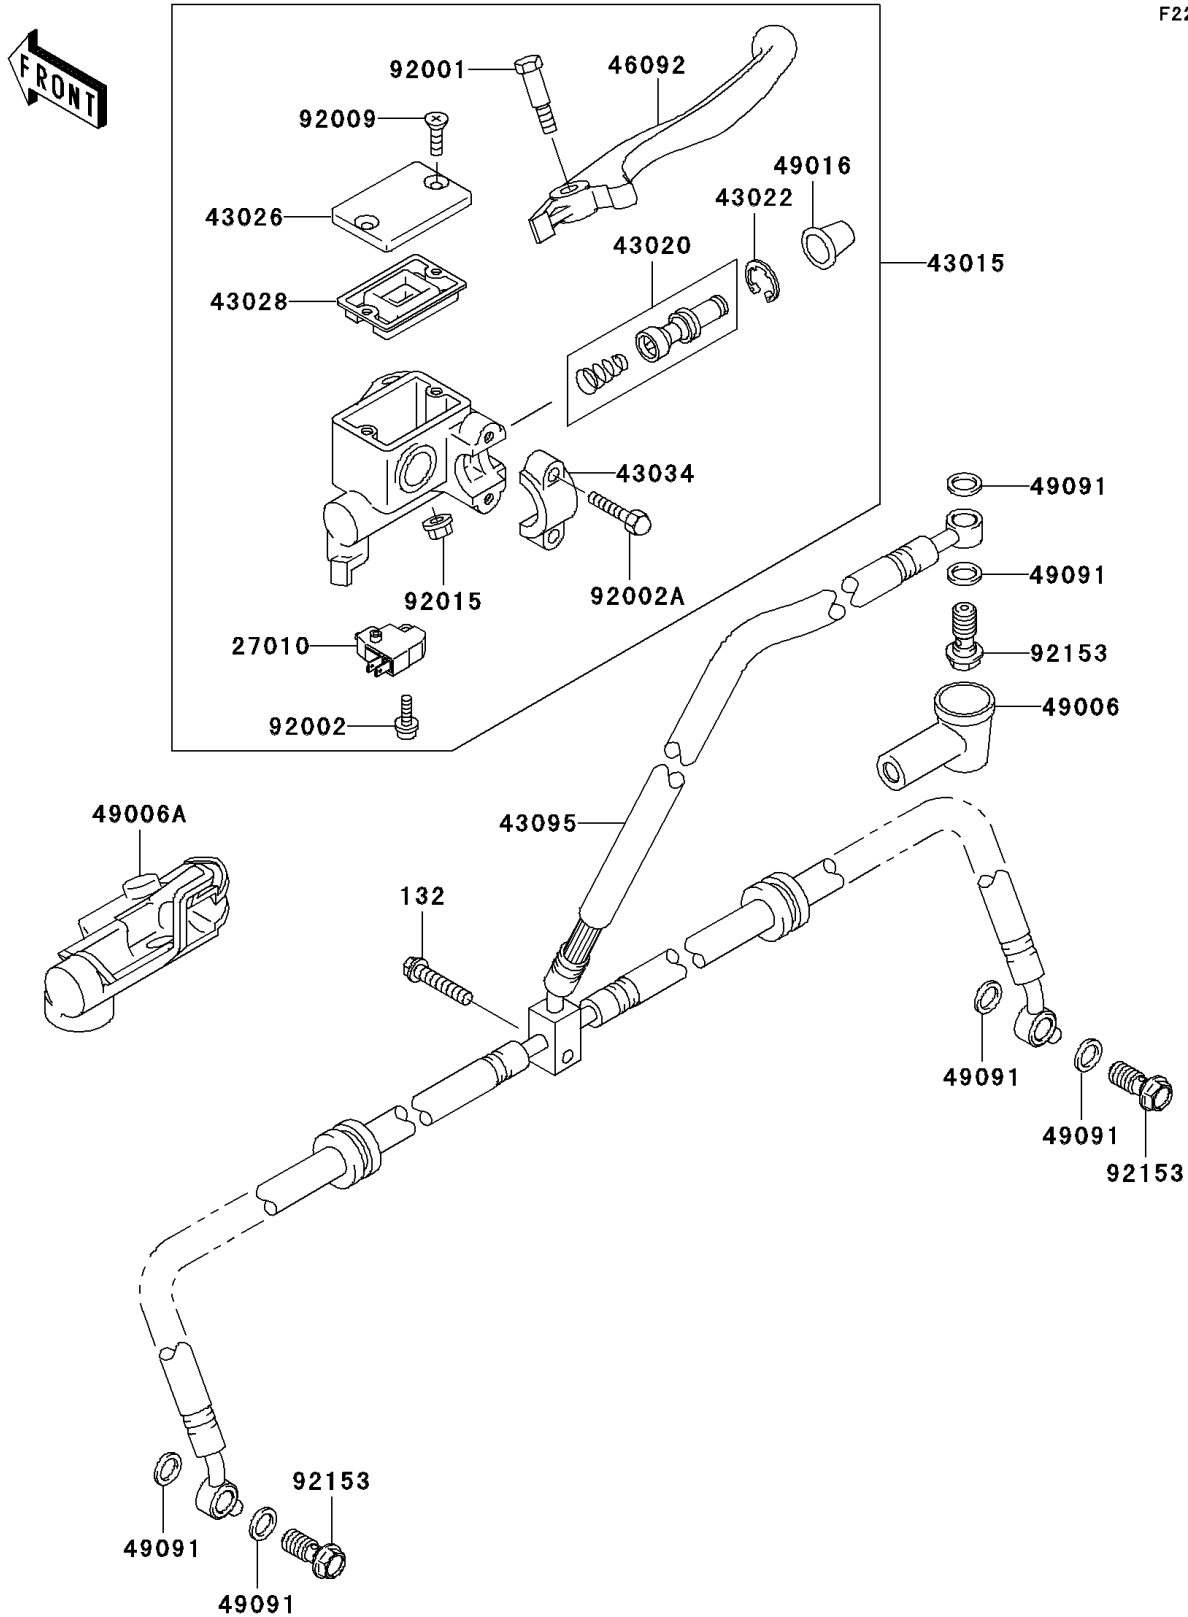

2006 Prairie 360 4X4 Hardwoods Green HD PARTS DIAGRAM

Front Master Cylinder

F2291

2006 Prairie 360 4X4 Hardwoods Green HD PARTS LIST

Front Master Cylinder

ITEM NAME	PART NUMBER	QUANTITY
BOLT-FLANGED-SMALL,6X30 (Ref # 132)	132BB0630	1
SWITCH,BRAKE (Ref # 27010)	27010-0025	1
CYLINDER-ASSY-MASTER,FR (Ref # 43015)	43015-1646	1
PISTON-COMP-BRAKE,FR (Ref # 43020)	43020-1056	1
STOPPER-BRAKE,PISTON (Ref # 43022)	43022-1010	1
CAP-BRAKE (Ref # 43026)	43026-1074	1
DIAPHRAGM (Ref # 43028)	43028-1061	1
HOLDER-BRAKE,MASTER CYLINDER (Ref # 43034)	43034-1016	1
HOSE-BRAKE,FR (Ref # 43095)	43095-7501	1
LEVER-GRIP,FRONT BRAKE (Ref # 46092)	46092-1208	1
BOOT,DUST (Ref # 49006)	49006-1040	1
BOOT (Ref # 49006A)	49006-1338	1
COVER-SEAL,MASTER CYLINDER (Ref # 49016)	49016-1044	1
WASHER-SEAL,10.1X14.5X1.5 (Ref # 49091)	49091-0001	6
BOLT,FRONT BRAKE LEVER (Ref # 92001)	92001-1728	1
BOLT,SCREW,4X12 (Ref # 92002)	92002-1323	1
BOLT (Ref # 92002A)	92002-1894	2
SCREW,4MM (Ref # 92009)	92009-1458	2
NUT,FLANGED,6MM,BLACK (Ref # 92015)	92015-1233	1
BOLT,OIL,L=23 (Ref # 92153)	92153-0627	3