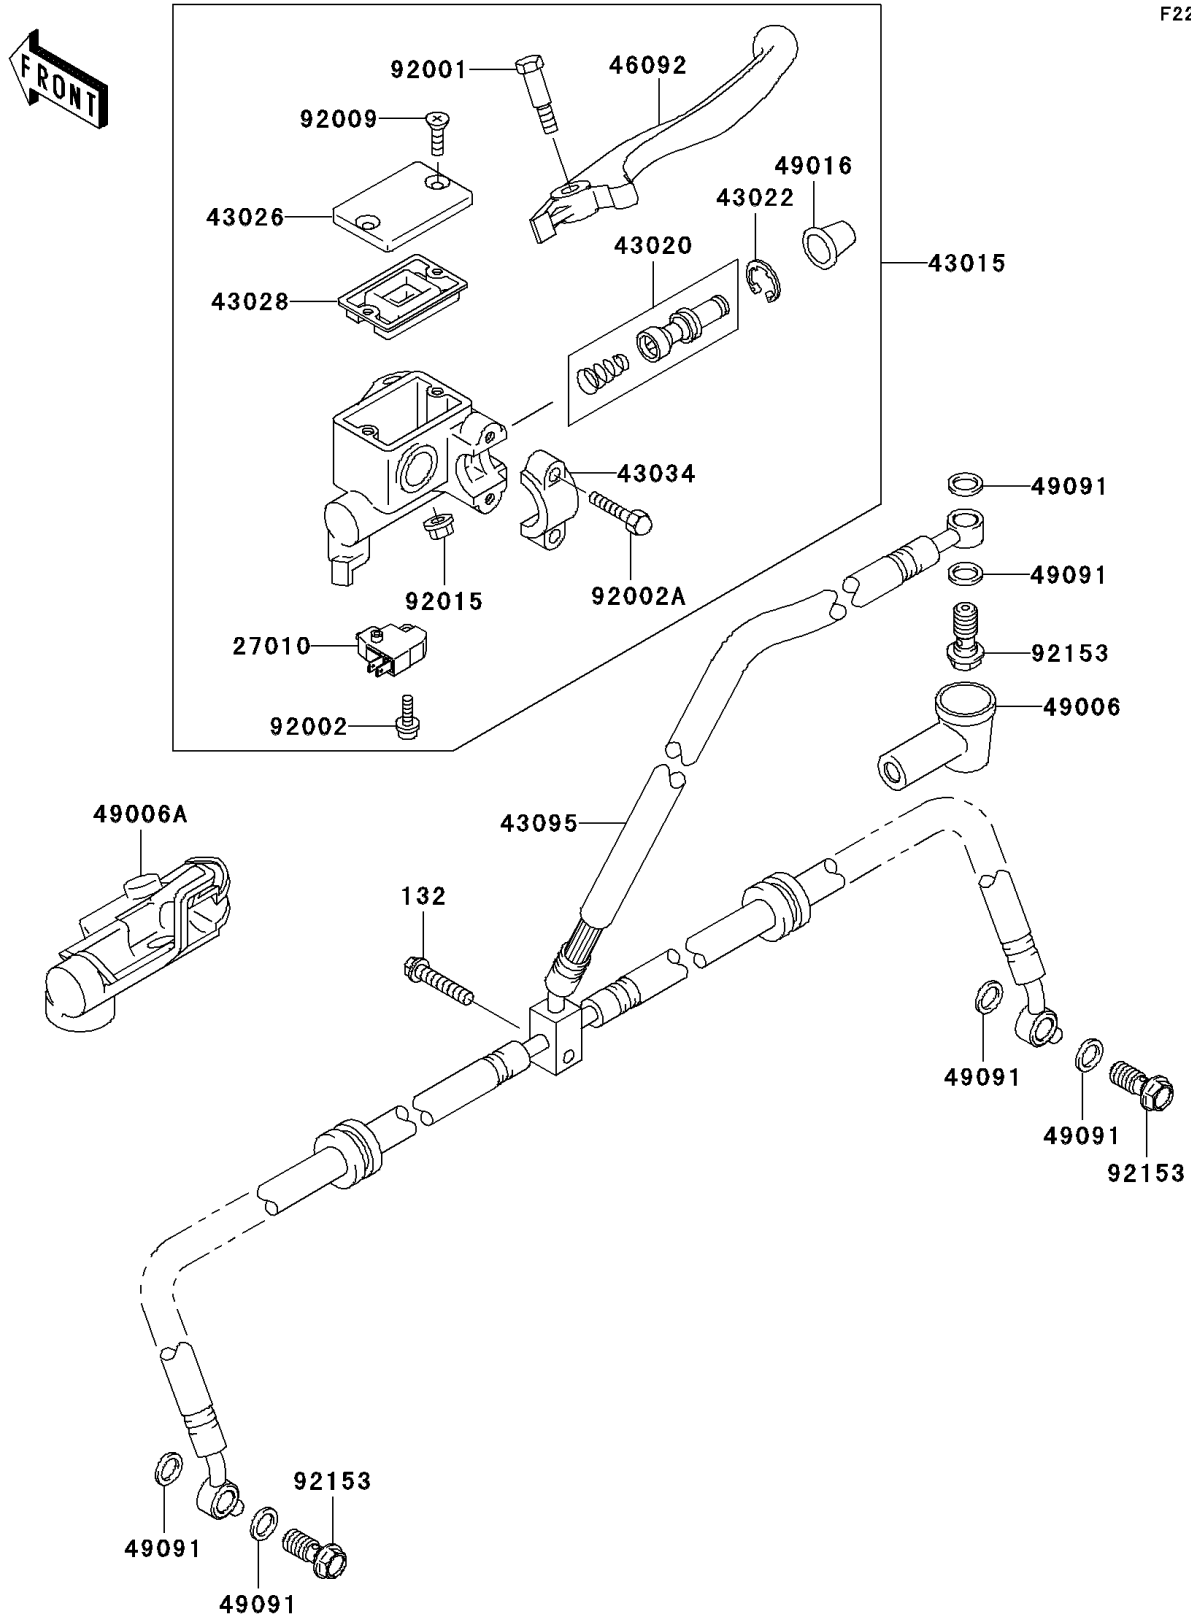

2007 Prairie 360 4X4 Hardwoods Green HD PARTS DIAGRAM

Front Master Cylinder

F2291

2007 Prairie 360 4X4 Hardwoods Green HD PARTS LIST

Front Master Cylinder

ITEM NAME	PART NUMBER	QUANTITY
BOLT-FLANGED-SMALL,6X30 (Ref # 132)	132BB0630	1
SWITCH,BRAKE (Ref # 27010)	27010-0025	1
CYLINDER-ASSY-MASTER,FR (Ref # 43015)	43015-1646	1
PISTON-COMP-BRAKE,FR (Ref # 43020)	43020-1056	1
STOPPER-BRAKE,PISTON (Ref # 43022)	43022-1010	1
CAP-BRAKE (Ref # 43026)	43026-1074	1
DIAPHRAGM (Ref # 43028)	43028-1061	1
HOLDER-BRAKE,MASTER CYLINDER (Ref # 43034)	43034-1016	1
HOSE-BRAKE,FR (Ref # 43095)	43095-7501	1
LEVER-GRIP,FRONT BRAKE (Ref # 46092)	46092-1208	1
BOOT,DUST (Ref # 49006)	49006-1040	1
BOOT (Ref # 49006A)	49006-1338	1
COVER-SEAL,MASTER CYLINDER (Ref # 49016)	49016-1044	1
WASHER-SEAL,10.1X14.5X1.5 (Ref # 49091)	49091-0001	6
BOLT,FRONT BRAKE LEVER (Ref # 92001)	92001-1728	1
BOLT,SCREW,4X12 (Ref # 92002)	92002-1323	1
BOLT (Ref # 92002A)	92002-1894	2
SCREW,4MM (Ref # 92009)	92009-1458	2
NUT,FLANGED,6MM,BLACK (Ref # 92015)	92015-1233	1
BOLT,OIL,L=23 (Ref # 92153)	92153-0627	3