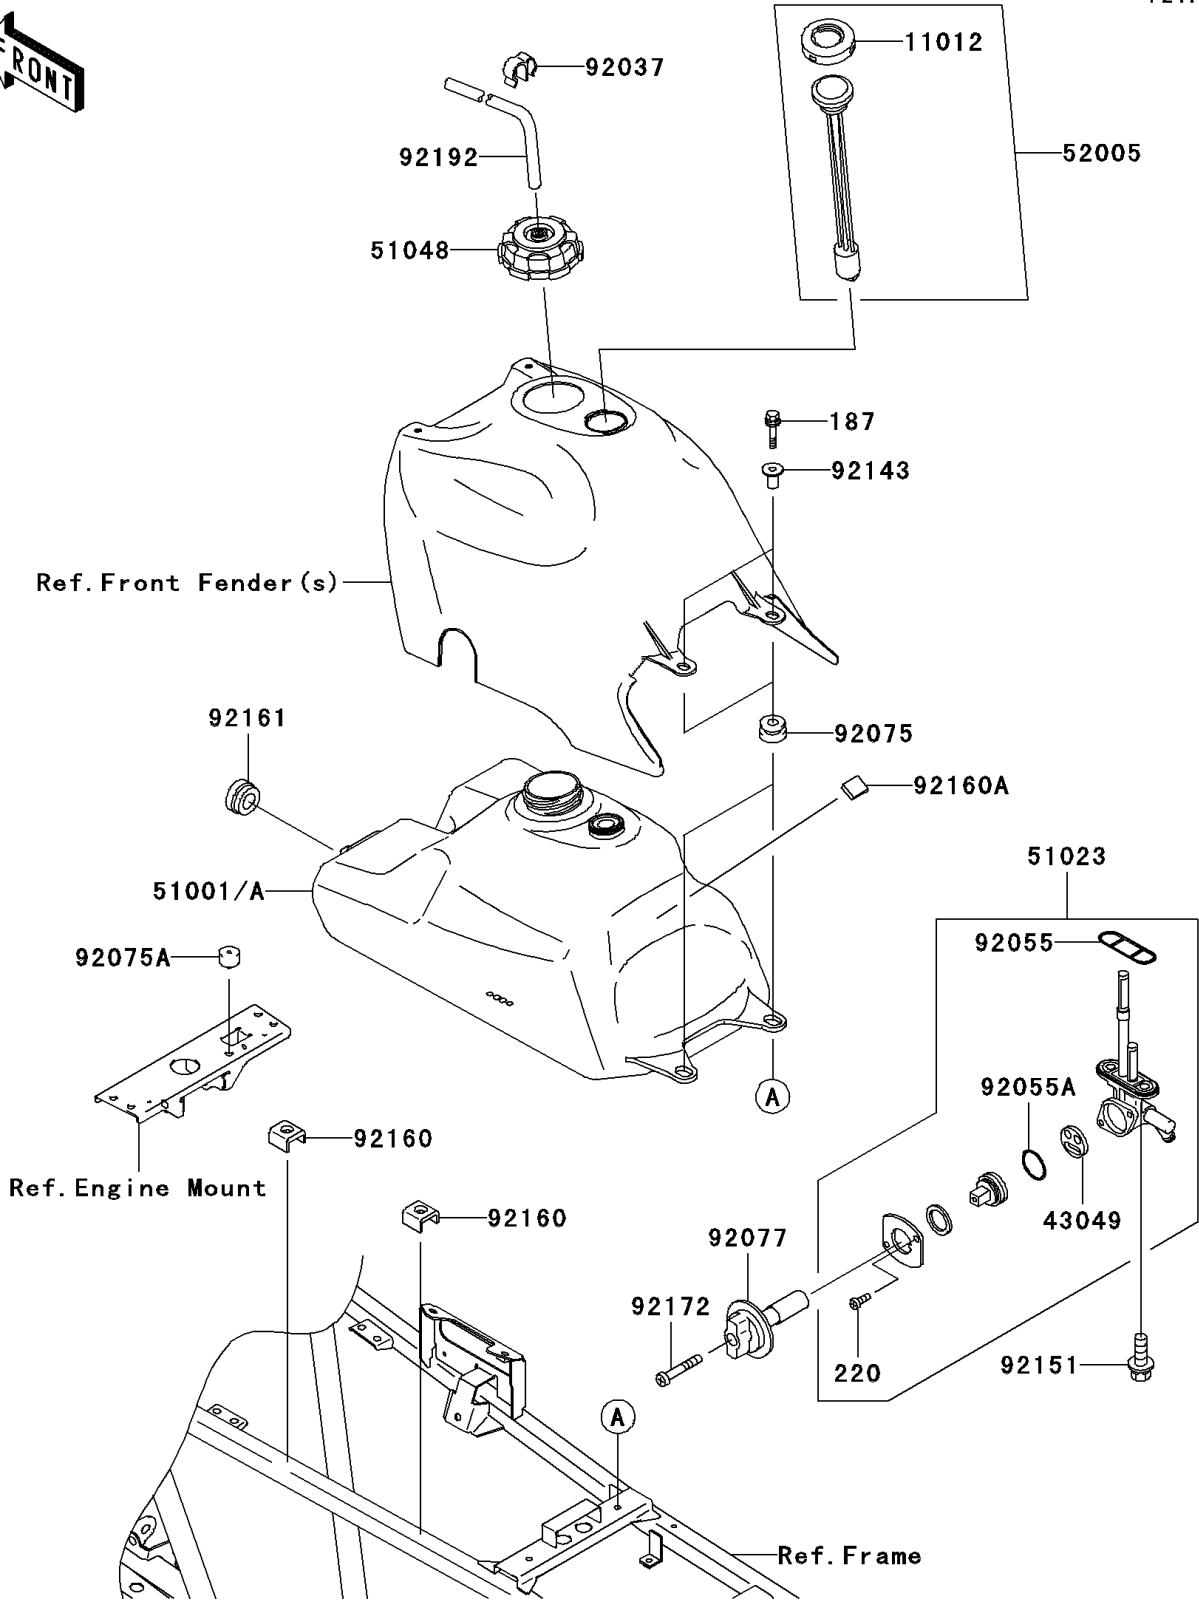

# 2006 Prairie 360 4X4 Hardwoods Green HD PARTS DIAGRAM

Fuel Tank

F2410

## 2006 Prairie 360 4X4 Hardwoods Green HD PARTS LIST

### Fuel Tank

ITEM NAME	PART NUMBER	QUANTITY
BOLT-UPSET-WSP,6X35 (Ref # 187)	187BA0635	2
SCREW-PAN-CROS,3X8 (Ref # 220)	220AA0308	2
CAP,FUEL GAUGE (Ref # 11012)	11012-1627	1
PACKING,TAP VALVE (Ref # 43049)	43049-1091	1
TANK-COMP-FUEL (Ref # 51001A)	51001-7502	1
TAP-ASSY,FUEL (Ref # 51023)	51023-1402	1
CAP-ASSY-TANK,FUEL (Ref # 51048)	51048-1133	1
GAUGE,FUEL (Ref # 52005)	52005-7501	1
CLAMP (Ref # 92037)	92037-1458	1
RING-O,FUEL TAP PACKING (Ref # 92055)	92055-1112	1
RING-O,TAP LEVER (Ref # 92055A)	92055-1419	1
DAMPER (Ref # 92075)	92075-1787	2
DAMPER (Ref # 92075A)	92075-1876	1
KNOB,FUEL TAP (Ref # 92077)	92077-1098	1
COLLAR,L=19.6 (Ref # 92143)	92143-1100	2
BOLT,6X14 (Ref # 92151)	92151-1198	2
DAMPER (Ref # 92160)	92160-1773	2
DAMPER,25X25 (Ref # 92160A)	92160-3864	1
DAMPER (Ref # 92161)	92161-7502	1
SCREW,4X25 (Ref # 92172)	92172-1073	1
TUBE,5X9X450 (Ref # 92192)	92192-0750	1