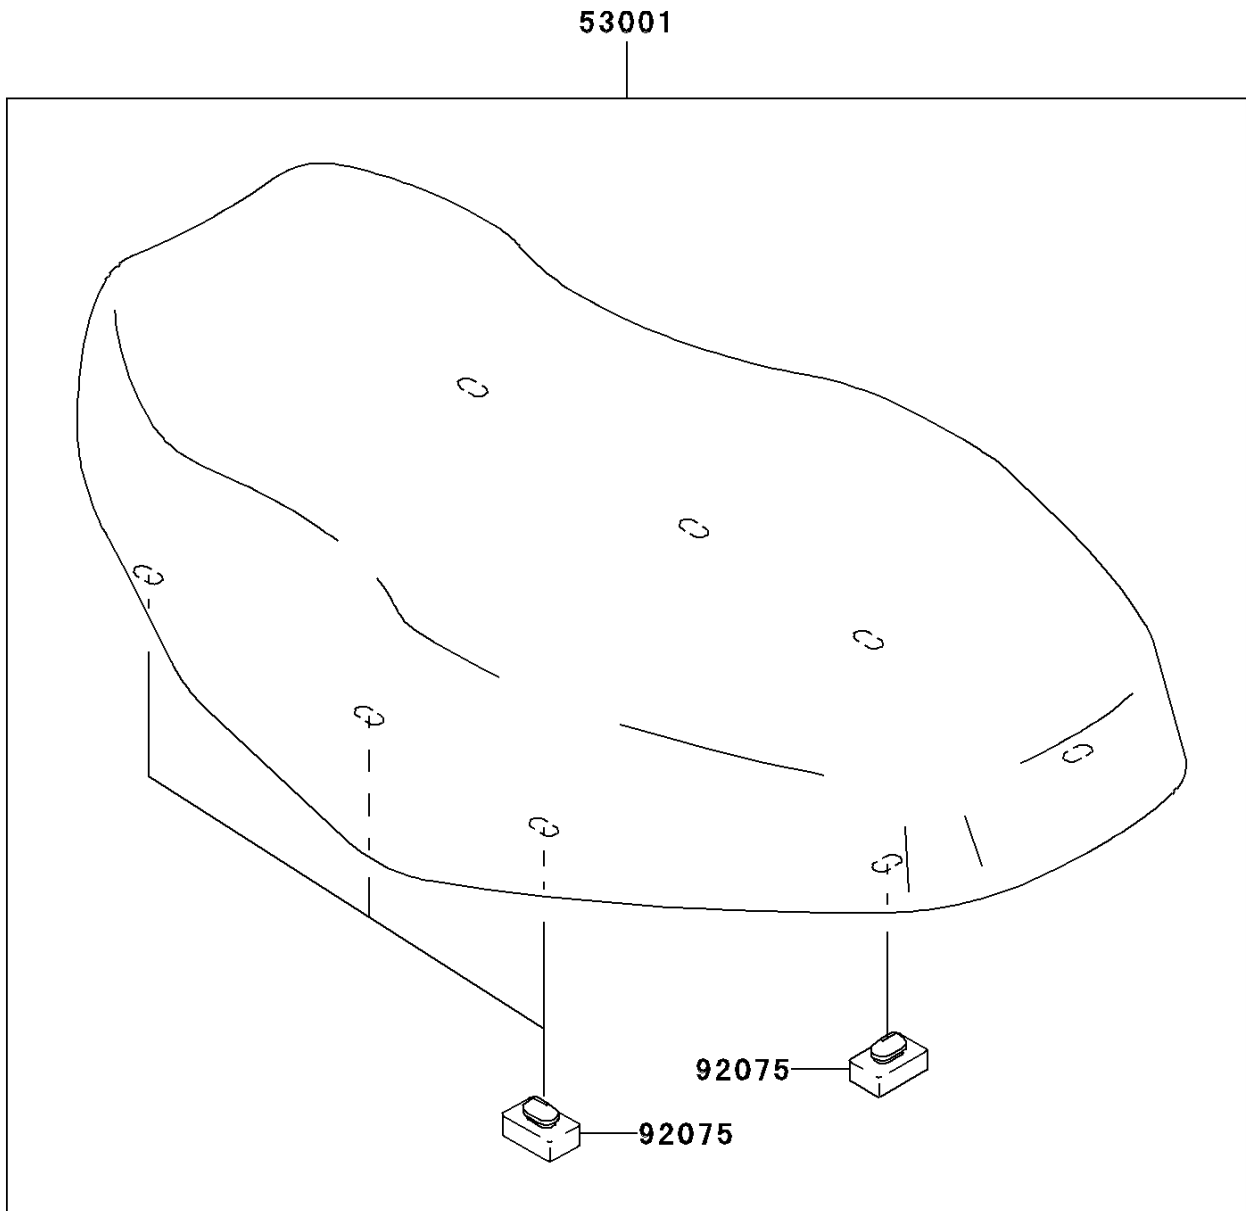

2006 Prairie 360 4X4 Hardwoods Green HD PARTS DIAGRAM

Seat

F2510

2006 Prairie 360 4X4 Hardwoods Green HD PARTS LIST

Seat

ITEM NAME	PART NUMBER	QUANTITY
SEAT-ASSY,S.M.BROWN (Ref # 53001)	53001-7503-MB	1
DAMPER (Ref # 92075)	92075-099	8