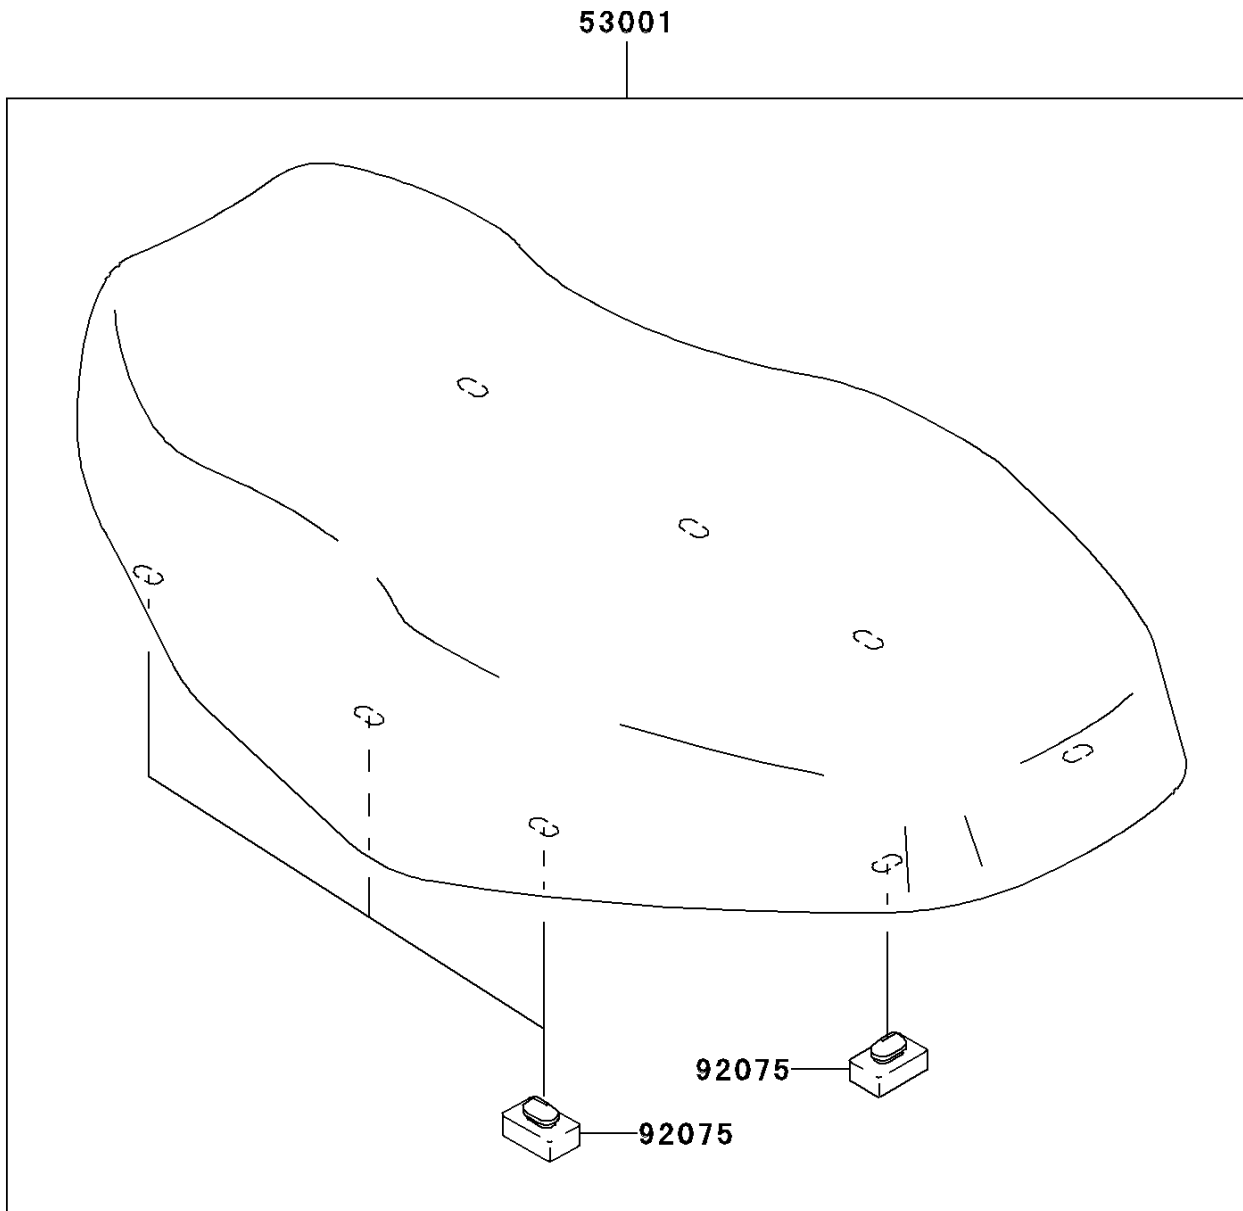

2008 Prairie 360 4X4 Hardwoods Green HD PARTS DIAGRAM

Seat

F2510

2008 Prairie 360 4X4 Hardwoods Green HD PARTS LIST

Seat

ITEM NAME	PART NUMBER	QUANTITY
-----------	-------------	----------