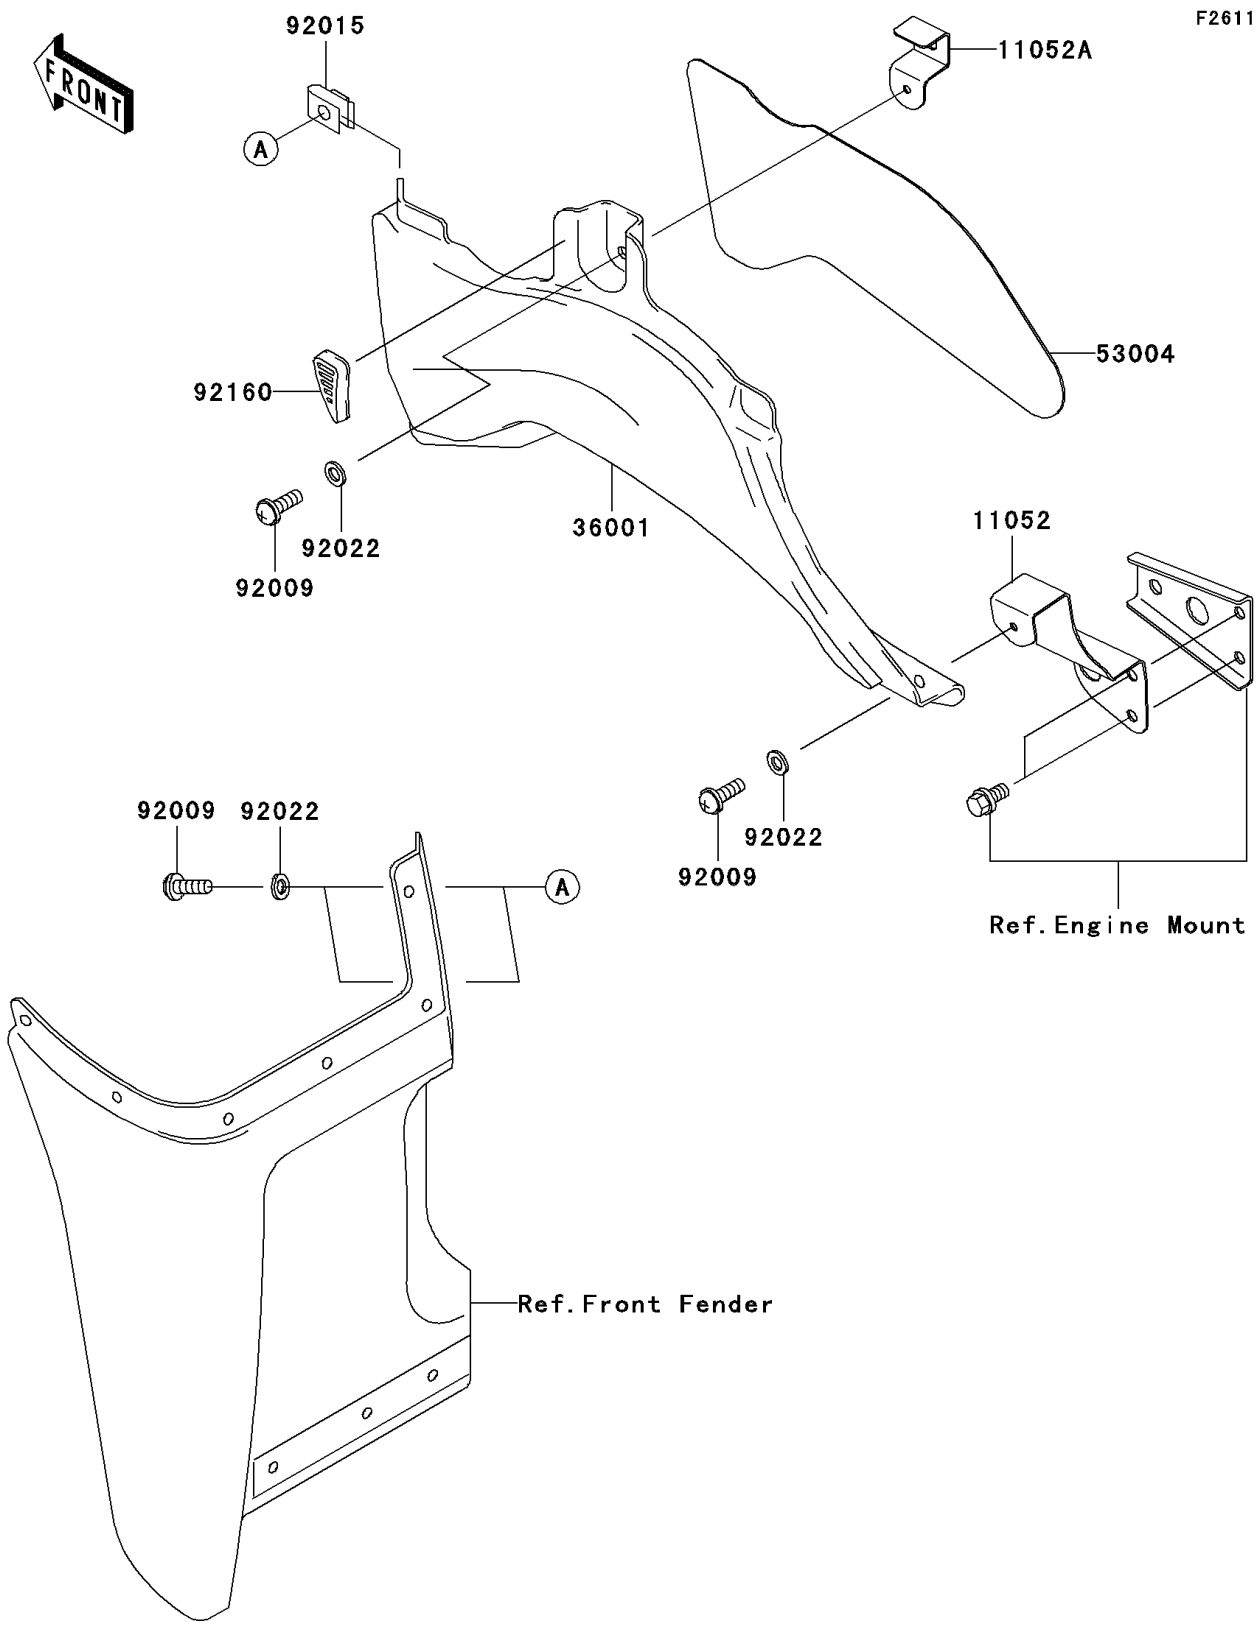

2006 Prairie 360 4X4 Hardwoods Green HD PARTS DIAGRAM

Side Covers

2006 Prairie 360 4X4 Hardwoods Green HD PARTS LIST

Side Covers

ITEM NAME	PART NUMBER	QUANTITY
BRACKET,EXHAUST PIPE COVER,LWR (Ref # 11052)	11052-1807	1
BRACKET,EXHAUST PIPE COVER,UPP (Ref # 11052A)	11052-1810	1
COVER-SIDE,EXHAUST PIPE (Ref # 36001)	36001-1678	1
MAT,EXHAUST PIPE COVER (Ref # 53004)	53004-1175	1
SCREW,6X16 (Ref # 92009)	92009-1621	4
NUT (Ref # 92015)	92015-1248	2
WASHER,6.5X20X1.6,BLACK (Ref # 92022)	92022-1346	4
DAMPER (Ref # 92160)	92160-1946	1