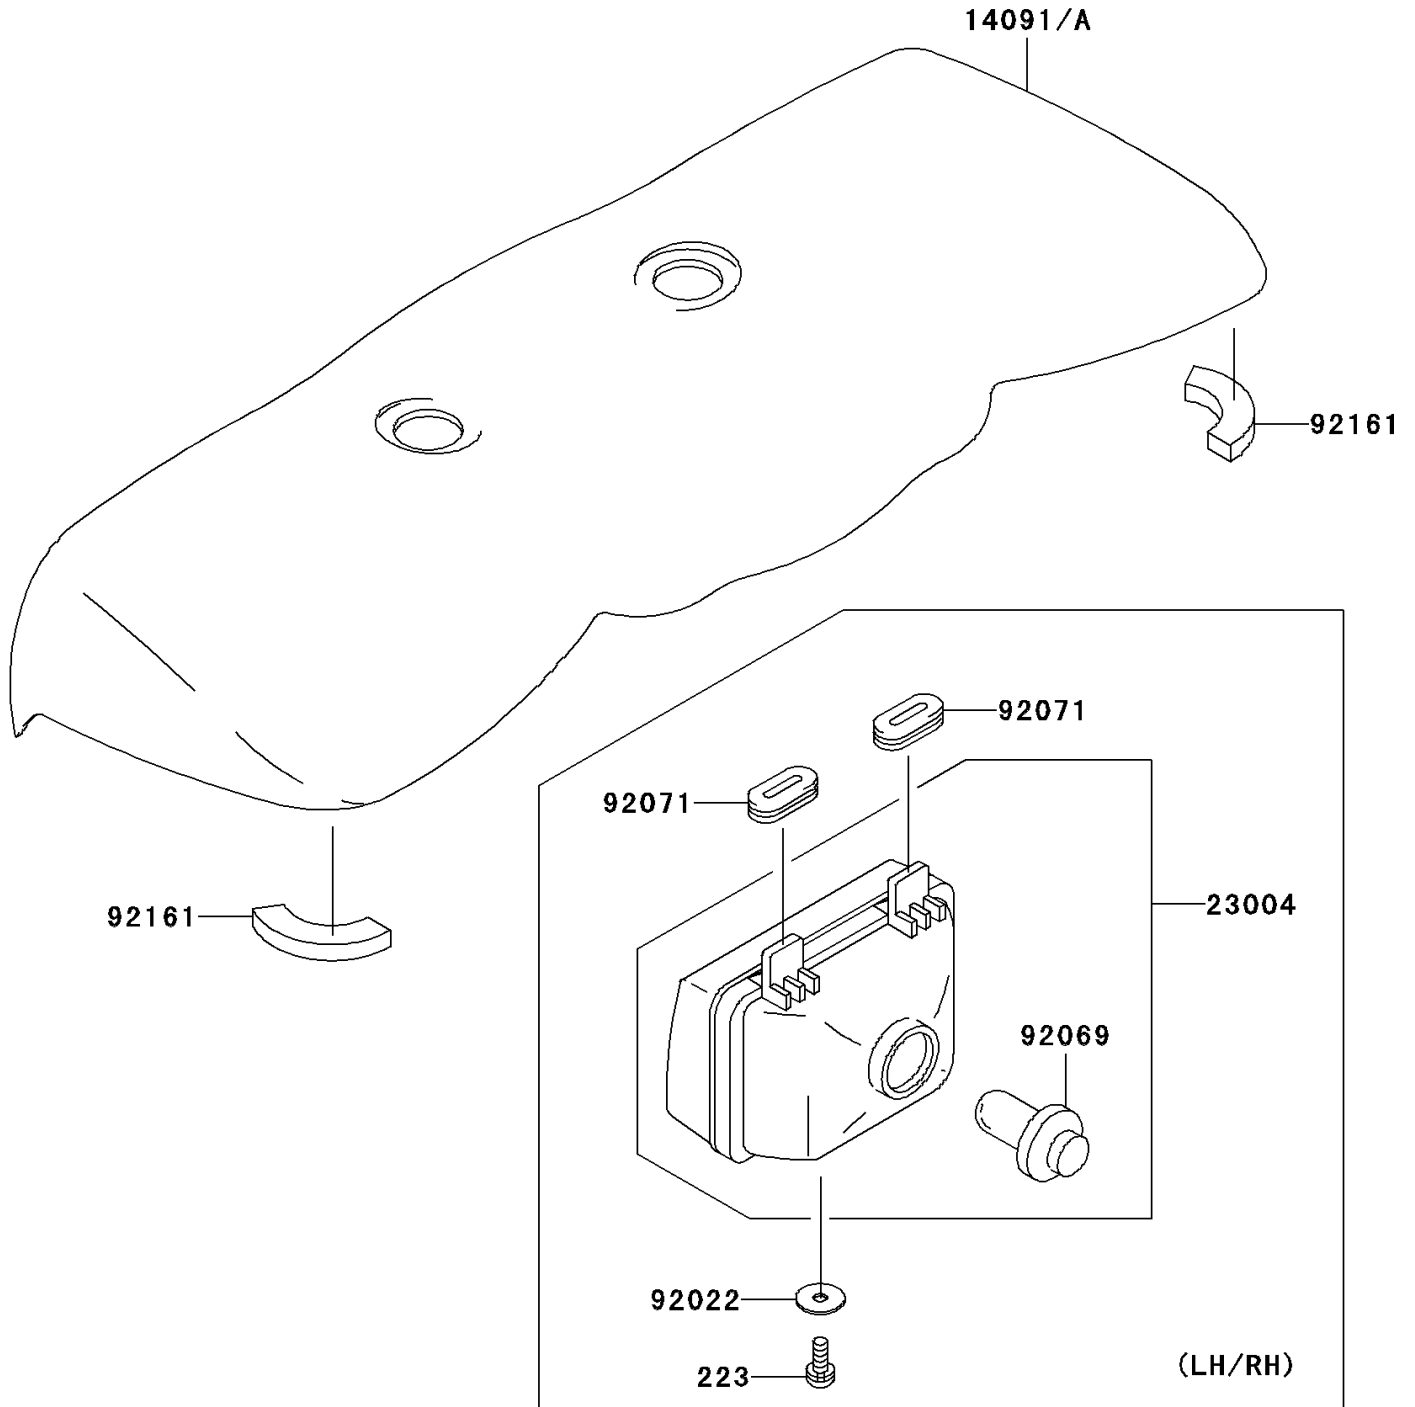

2008 Prairie 360 4X4 Hardwoods Green HD PARTS DIAGRAM

Headlight(s)

F2710

2008 Prairie 360 4X4 Hardwoods Green HD PARTS LIST

Headlight(s)

ITEM NAME	PART NUMBER	QUANTITY
SCREW-PAN-WS-CROS,4X14 (Ref # 223)	223AA0414	2
COVER,HEAD LAMP,C.H.GREEN (Ref # 14091A)	14091-0008-836	1
LAMP-HEAD (Ref # 23004)	23004-7501	2
WASHER,4.5X16X1 (Ref # 92022)	92022-1950	2
BULB,12V 30/30W (Ref # 92069)	92069-7501	2
GROMMET (Ref # 92071)	92071-7501	4
DAMPER (Ref # 92161)	92161-7506	2