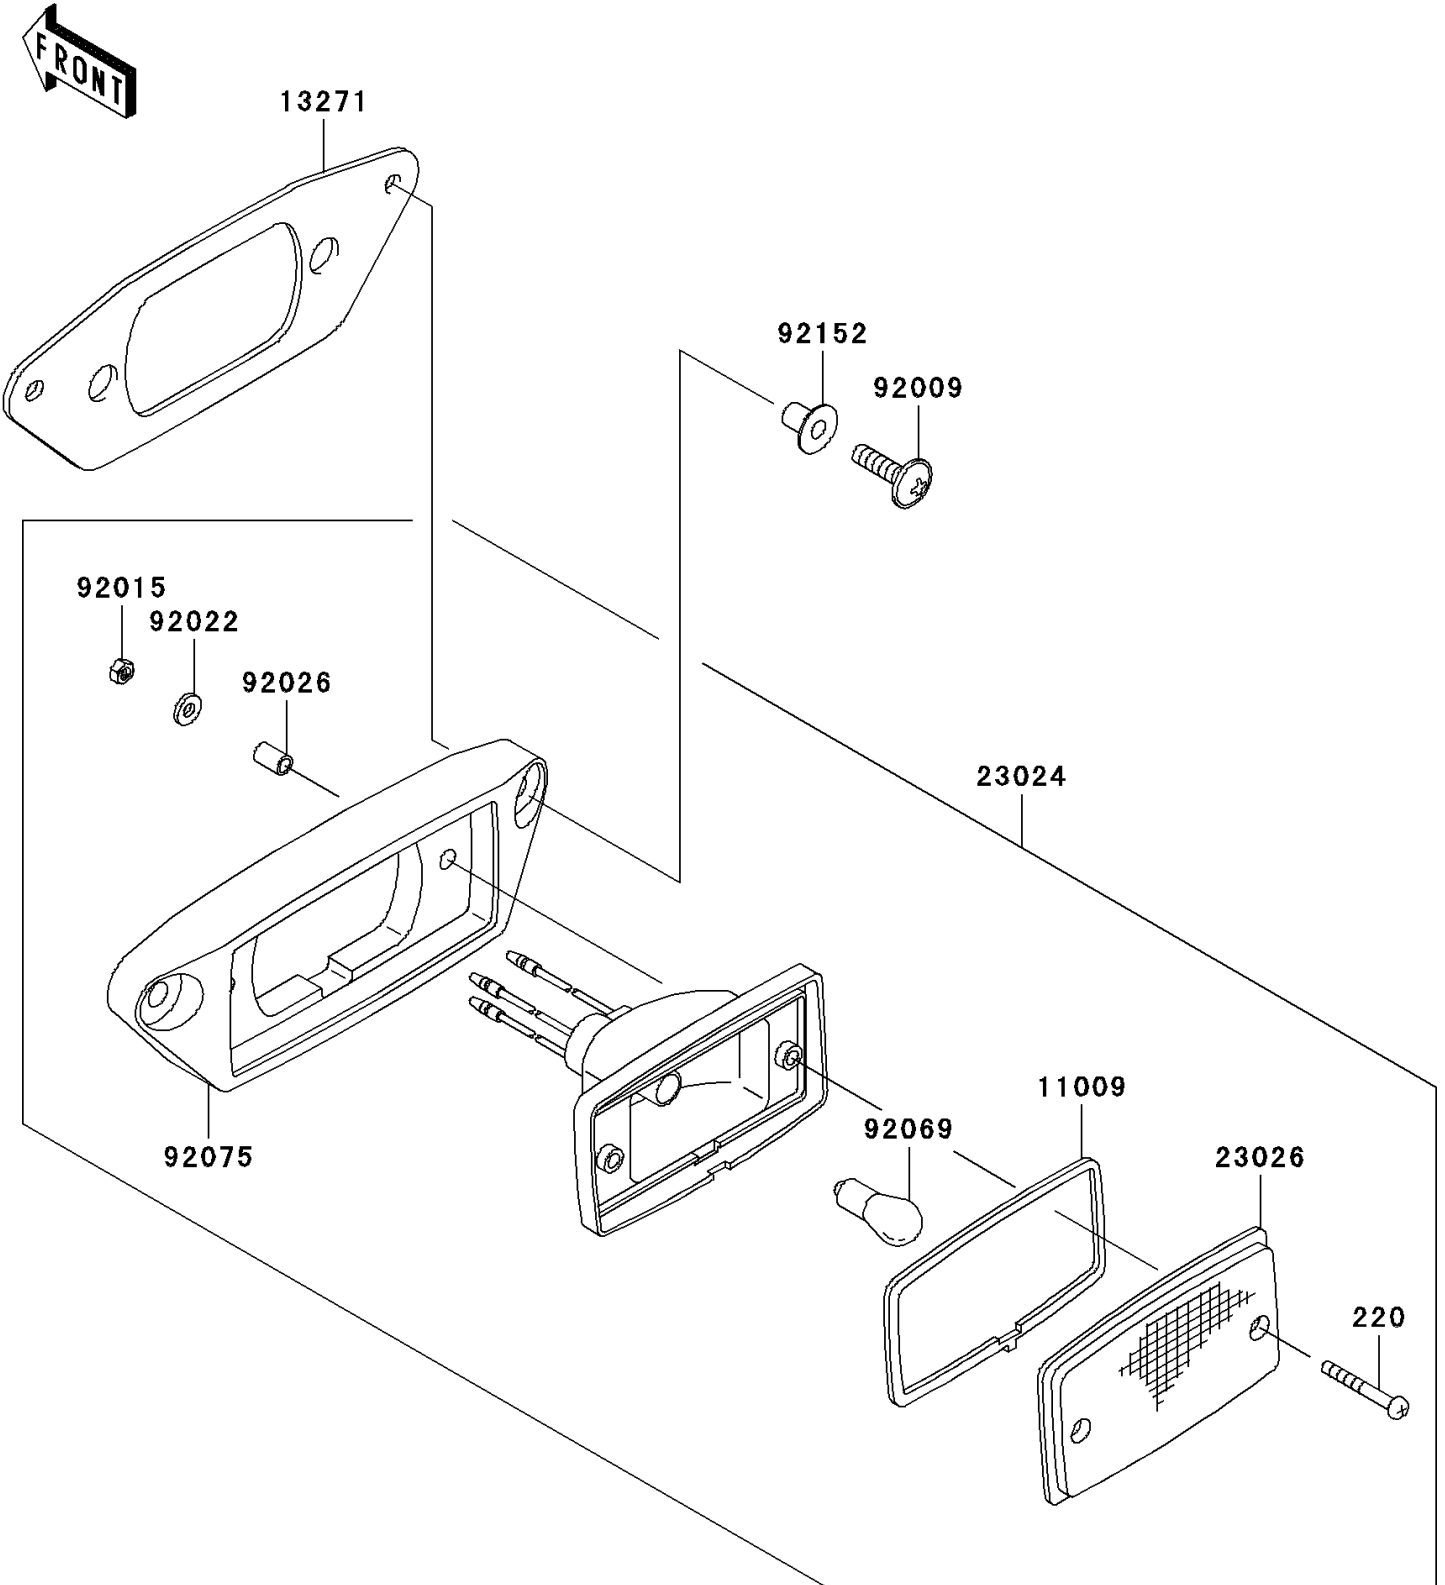

2006 Prairie 360 4X4 Hardwoods Green HD PARTS DIAGRAM

Taillight(s)

F2720

2006 Prairie 360 4X4 Hardwoods Green HD PARTS LIST

Taillight(s)

ITEM NAME	PART NUMBER	QUANTITY
SCREW-PAN-CROS,4X30 (Ref # 220)	220AB0430	2
GASKET,TAIL LAMP (Ref # 11009)	11009-4004	1
PLATE,TAIL LAMP (Ref # 13271)	13271-0033	1
LAMP-ASSY-TAIL (Ref # 23024)	23024-0001	1
LENS,TAIL LAMP (Ref # 23026)	23026-1239	1
SCREW,6X22,BLACK (Ref # 92009)	92009-1256	2
NUT,4MM (Ref # 92015)	92015-1550	2
WASHER,PLAIN,4MM (Ref # 92022)	92022-1762	2
SPACER,4.5X6.5X10 (Ref # 92026)	92026-1261	2
BULB,12V 18/5W (Ref # 92069)	92069-1089	1
DAMPER,TAIL LAMP (Ref # 92075)	92075-1782	1
COLLAR (Ref # 92152)	92152-0015	2