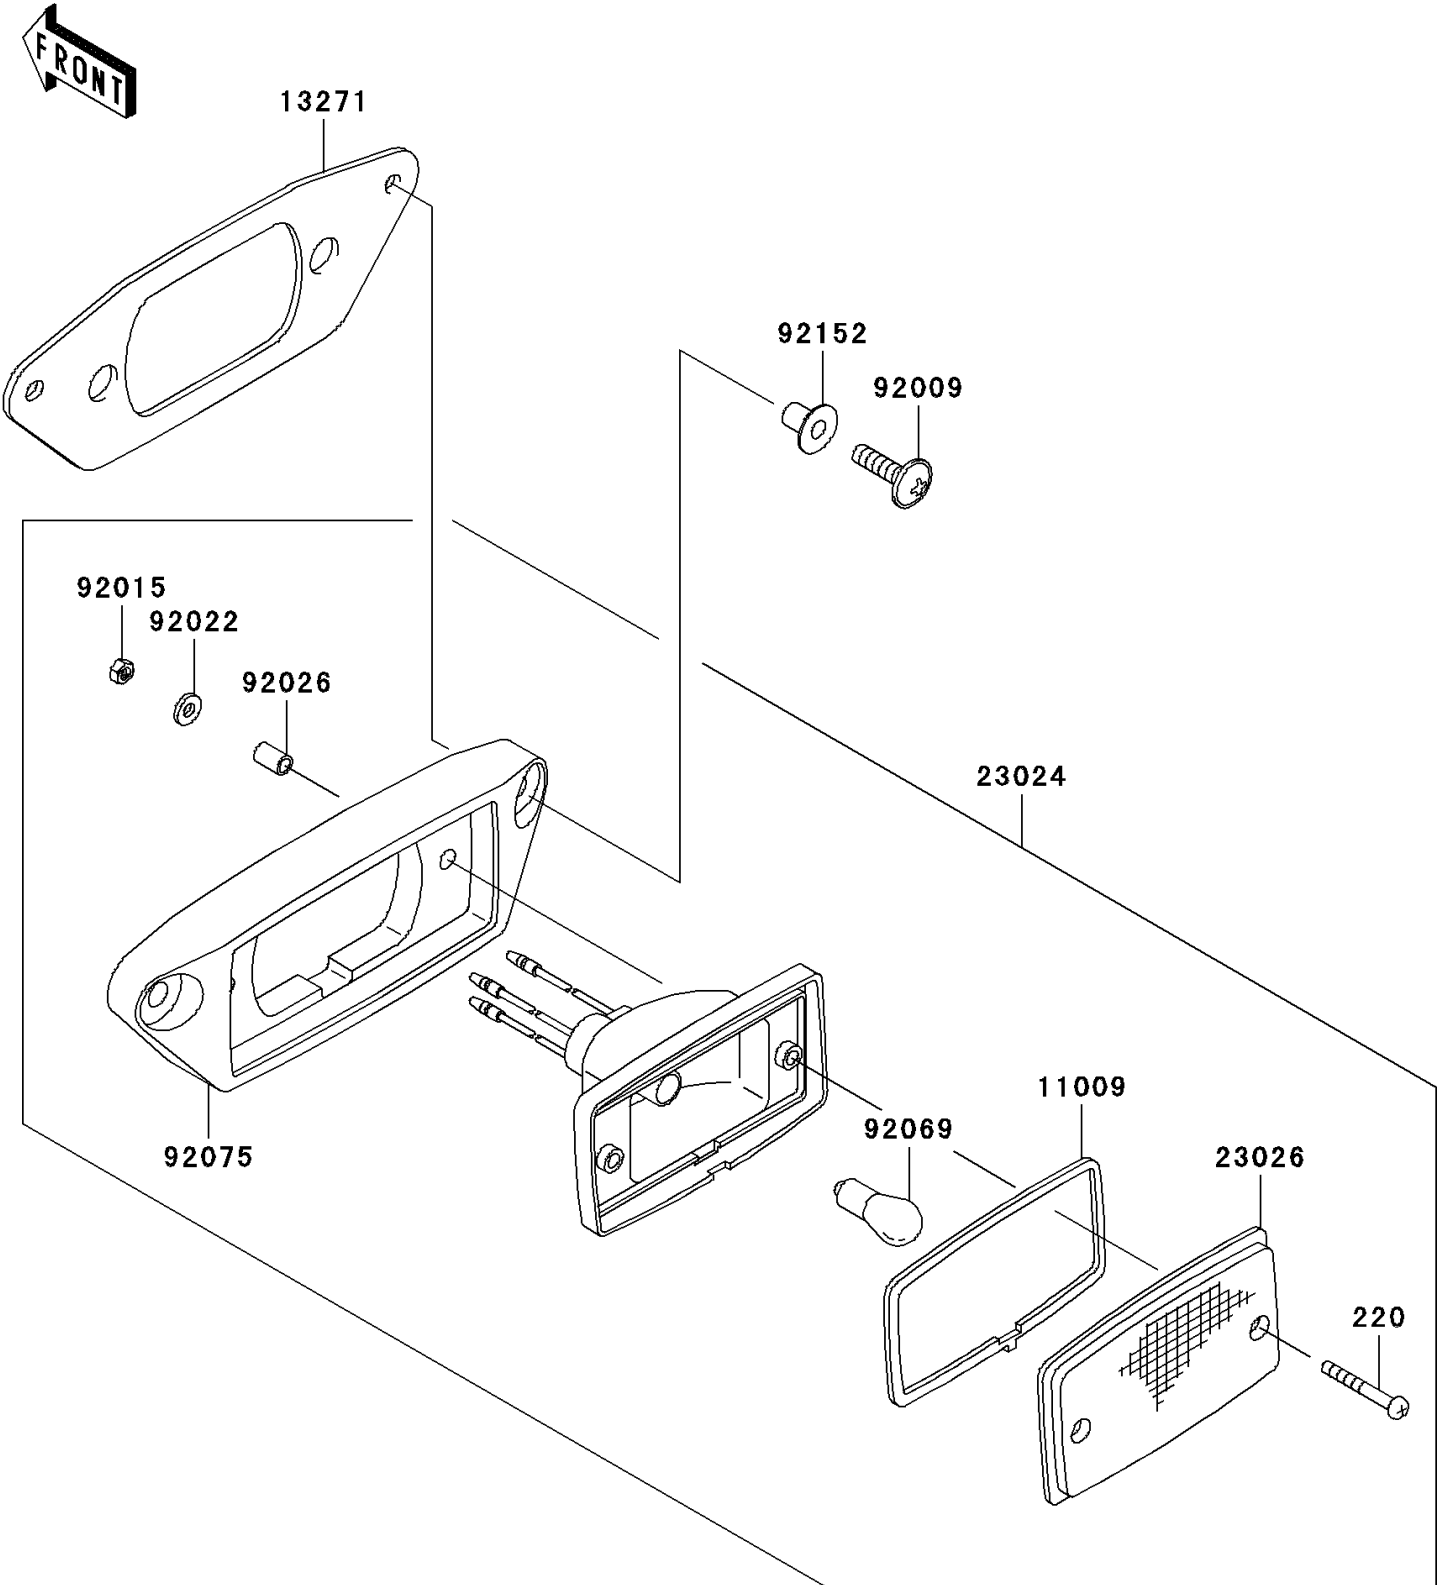

# 2007 Prairie 360 4X4 Hardwoods Green HD PARTS DIAGRAM

Taillight(s)

F2720

### Taillight(s)

ITEM NAME	PART NUMBER	QUANTITY
SCREW-PAN-CROS,4X30 (Ref # 220)	220AB0430	2
GASKET,TAIL LAMP (Ref # 11009)	11009-4004	1
PLATE,TAIL LAMP (Ref # 13271)	13271-0033	1
LAMP-ASSY-TAIL (Ref # 23024)	23024-0001	1
LENS,TAIL LAMP (Ref # 23026)	23026-1239	1
SCREW,6X22,BLACK (Ref # 92009)	92009-1256	2
NUT,4MM (Ref # 92015)	92015-1550	2
WASHER,PLAIN,4MM (Ref # 92022)	92022-1762	2
SPACER,4.5X6.5X10 (Ref # 92026)	92026-1261	2
BULB,12V 18/5W (Ref # 92069)	92069-1089	1
DAMPER,TAIL LAMP (Ref # 92075)	92075-1782	1
COLLAR (Ref # 92152)	92152-0015	2