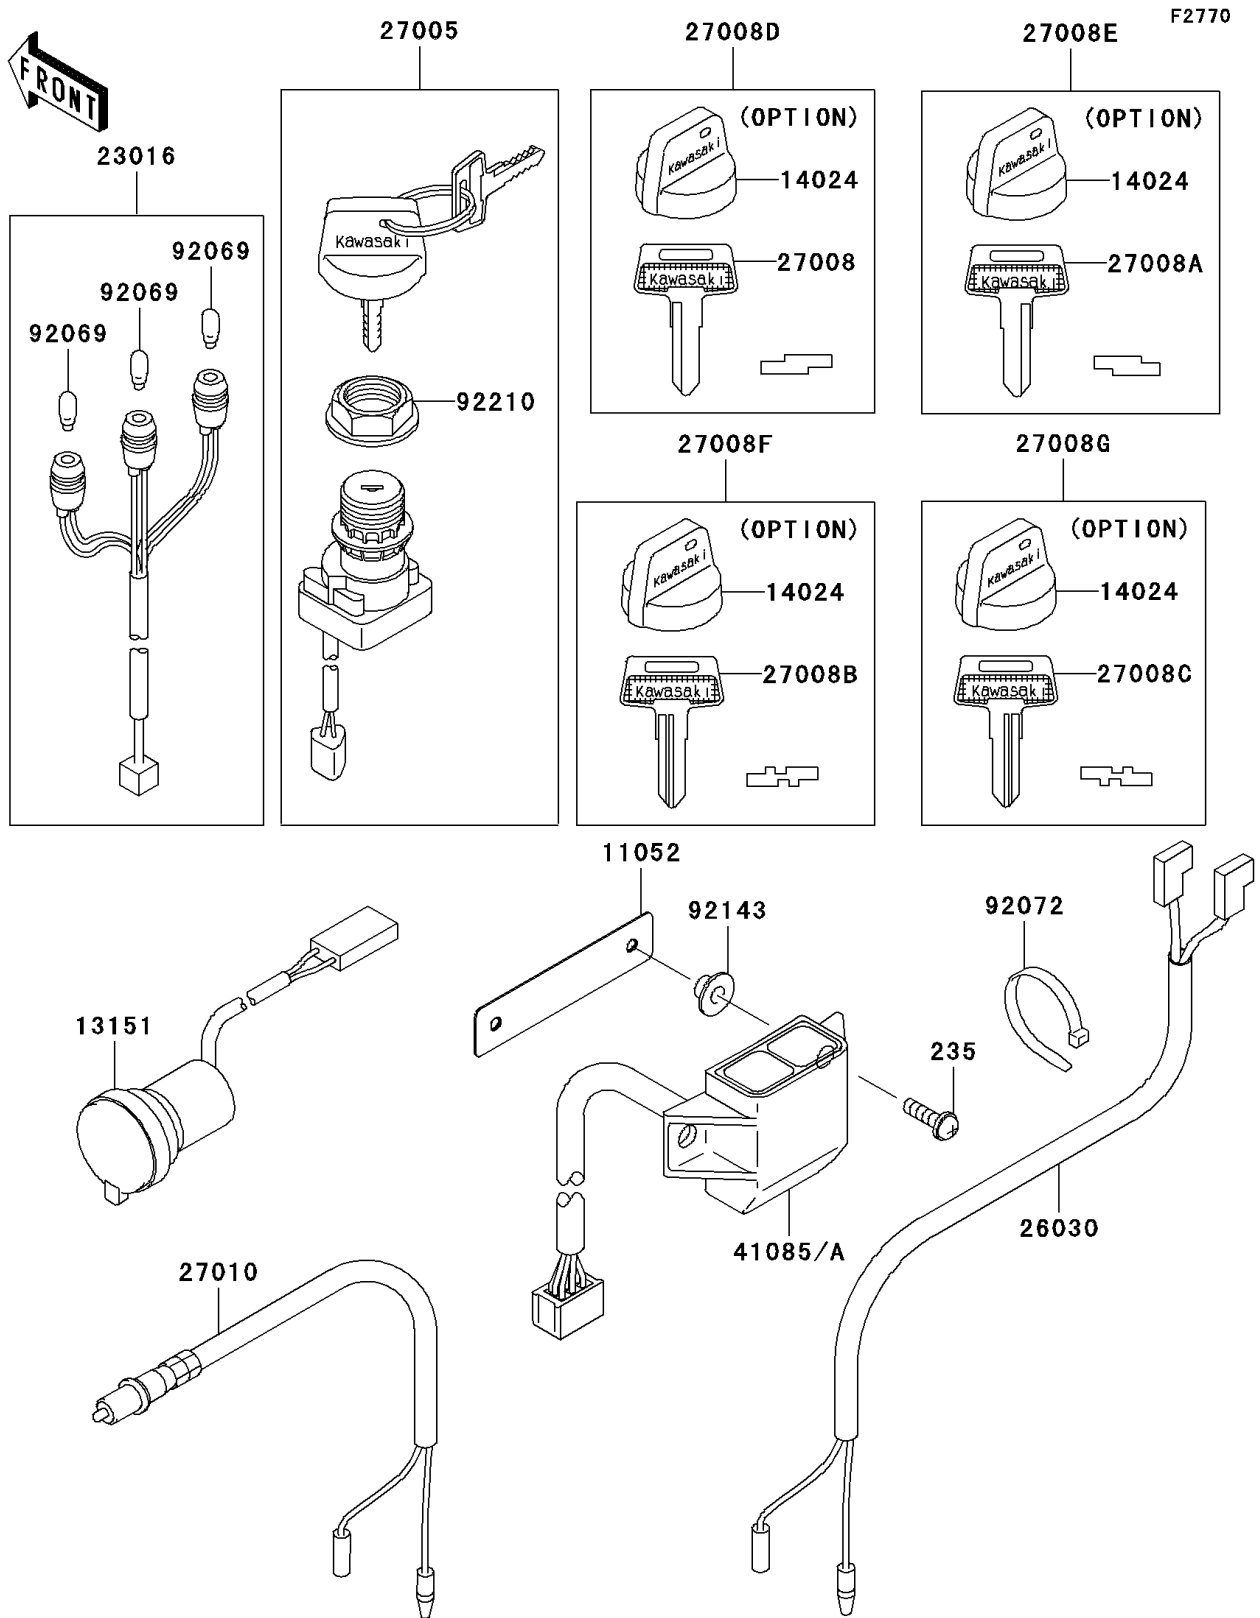

2006 Prairie 360 4X4 Hardwoods Green HD PARTS DIAGRAM

Ignition Switch

2006 Prairie 360 4X4 Hardwoods Green HD PARTS LIST

Ignition Switch

| ITEM NAME | PART NUMBER | QUANTITY |
|--|-------------|----------|
| SCREW-PAN-WP-CROS,5X16 (Ref # 235) | 235AB0516 | 2 |
| BRACKET (Ref # 11052) | 11052-7530 | 1 |
| SWITCH-COMP,D.C.TERMINAL (Ref # 13151) | 13151-0004 | 1 |
| COVER,KEY (Ref # 14024) | 14024-1551 | 4 |
| LAMP-ASSY (Ref # 23016) | 23016-1151 | 1 |
| HARNESS (Ref # 26030) | 26030-1058 | 1 |
| SWITCH-ASSY-IGNITION (Ref # 27005) | 27005-1229 | 1 |
| KEY-LOCK,BLANK (Ref # 27008) | 27008-1041 | 1 |
| KEY-LOCK,BLANK (Ref # 27008A) | 27008-1042 | 1 |
| KEY-LOCK,BLANK (Ref # 27008B) | 27008-1043 | 1 |
| KEY-LOCK,BLANK (Ref # 27008C) | 27008-1044 | 1 |
| KEY-LOCK,BLANK,W/COVER (Ref # 27008D) | 27008-1132 | 1 |
| KEY-LOCK,BLANK,W/COVER (Ref # 27008E) | 27008-1133 | 1 |
| KEY-LOCK,BLANK,W/COVER (Ref # 27008F) | 27008-1134 | 1 |
| KEY-LOCK,BLANK,W/COVER (Ref # 27008G) | 27008-1135 | 1 |
| SWITCH,BRAKE (Ref # 27010) | 27010-1294 | 1 |
| INDICATOR (Ref # 41085) | 41085-0003 | 1 |
| BULB,12V 3W,T7 (Ref # 92069) | 92069-1020 | 3 |
| BAND,L=149 (Ref # 92072) | 92072-031 | 1 |
| COLLAR (Ref # 92143) | 92143-1057 | 2 |
| NUT,IGNITION SWITCH (Ref # 92210) | 92210-1109 | 1 |