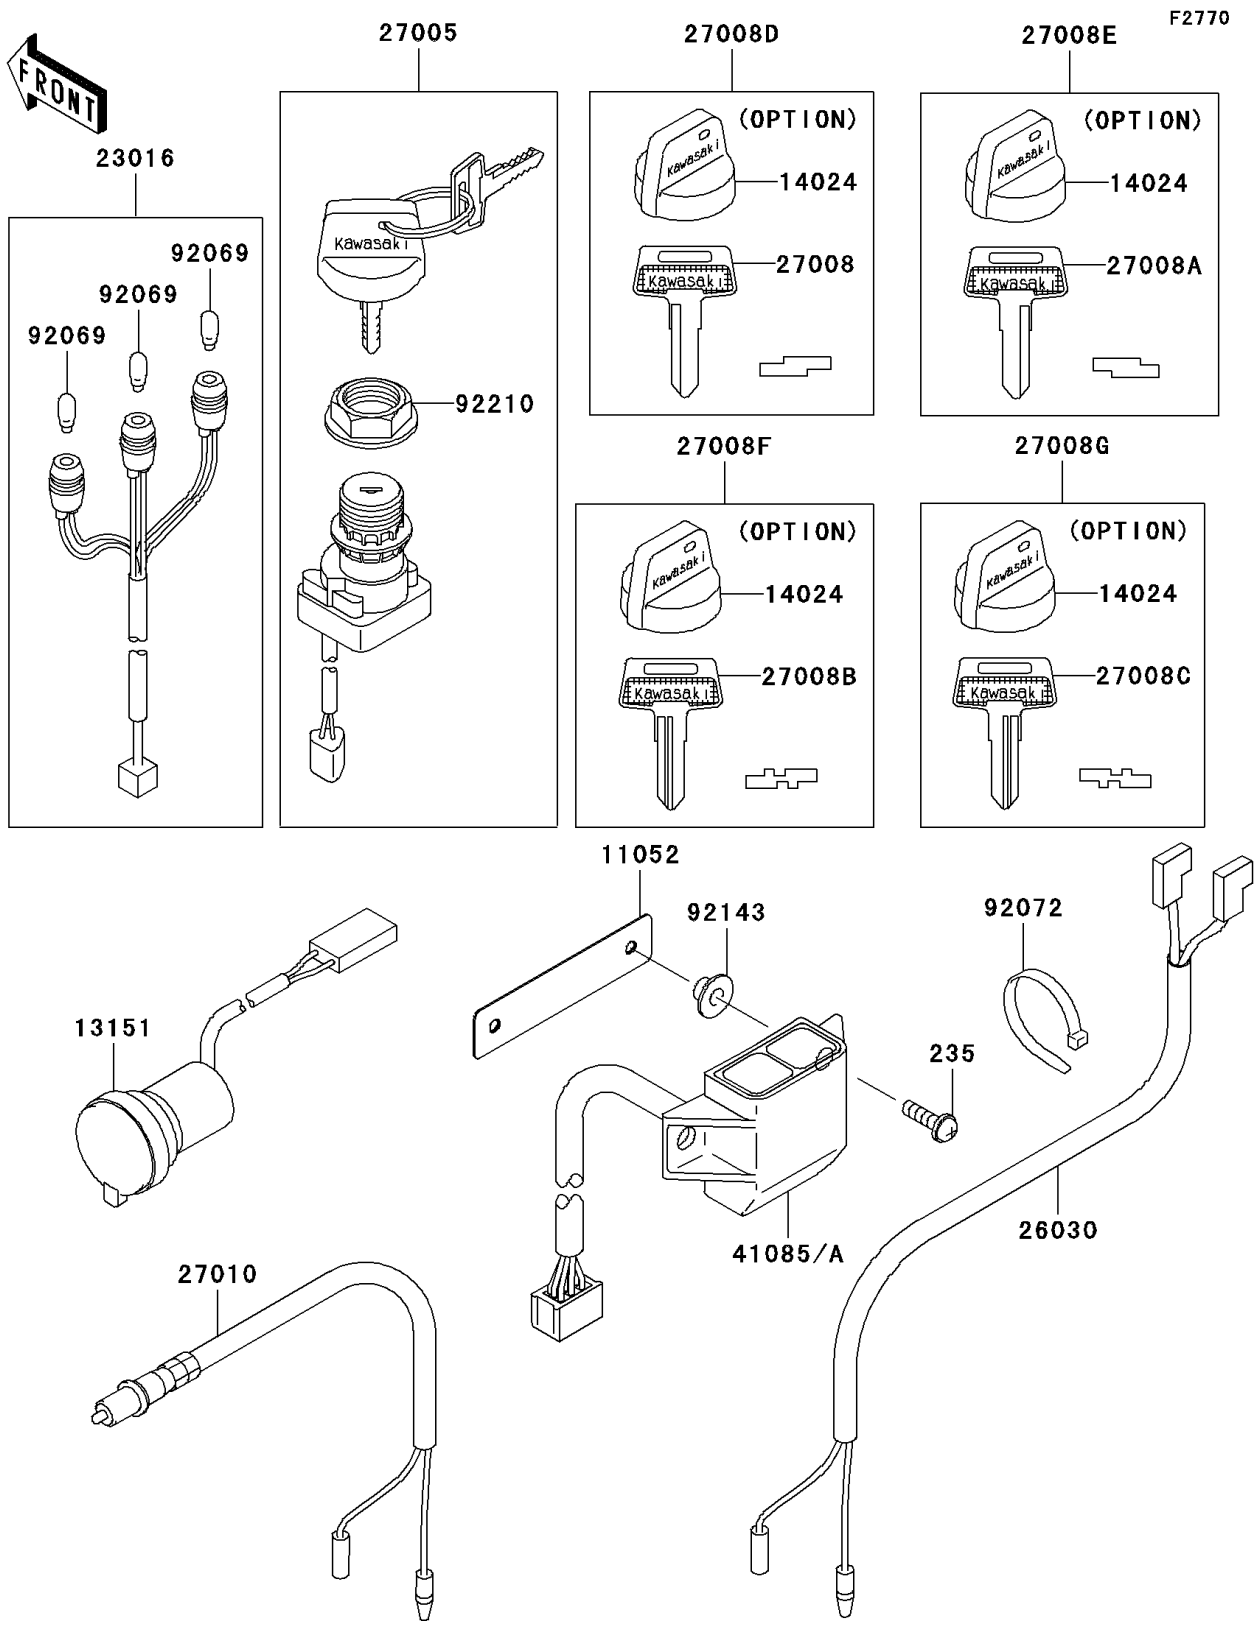

2007 Prairie 360 4X4 Hardwoods Green HD PARTS DIAGRAM

Ignition Switch

2007 Prairie 360 4X4 Hardwoods Green HD PARTS LIST

Ignition Switch

ITEM NAME	PART NUMBER	QUANTITY
SCREW-PAN-WP-CROS,5X16 (Ref # 235)	235AB0516	2
BRACKET (Ref # 11052)	11052-7530	1
SWITCH-COMP,D.C.TERMINAL (Ref # 13151)	13151-0004	1
COVER,KEY (Ref # 14024)	14024-1551	4
LAMP-ASSY (Ref # 23016)	23016-1151	1
HARNESS (Ref # 26030)	26030-1058	1
SWITCH-ASSY-IGNITION (Ref # 27005)	27005-1229	1
KEY-LOCK,BLANK (Ref # 27008)	27008-1041	1
KEY-LOCK,BLANK (Ref # 27008A)	27008-1042	1
KEY-LOCK,BLANK (Ref # 27008B)	27008-1043	1
KEY-LOCK,BLANK (Ref # 27008C)	27008-1044	1
KEY-LOCK,BLANK,W/COVER (Ref # 27008D)	27008-1132	1
KEY-LOCK,BLANK,W/COVER (Ref # 27008E)	27008-1133	1
KEY-LOCK,BLANK,W/COVER (Ref # 27008F)	27008-1134	1
KEY-LOCK,BLANK,W/COVER (Ref # 27008G)	27008-1135	1
SWITCH,BRAKE (Ref # 27010)	27010-1294	1
INDICATOR (Ref # 41085A)	41085-0004	1
BULB,12V 3W,T7 (Ref # 92069)	92069-1020	3
BAND,L=149 (Ref # 92072)	92072-031	1
COLLAR (Ref # 92143)	92143-1057	2
NUT,IGNITION SWITCH (Ref # 92210)	92210-1109	1