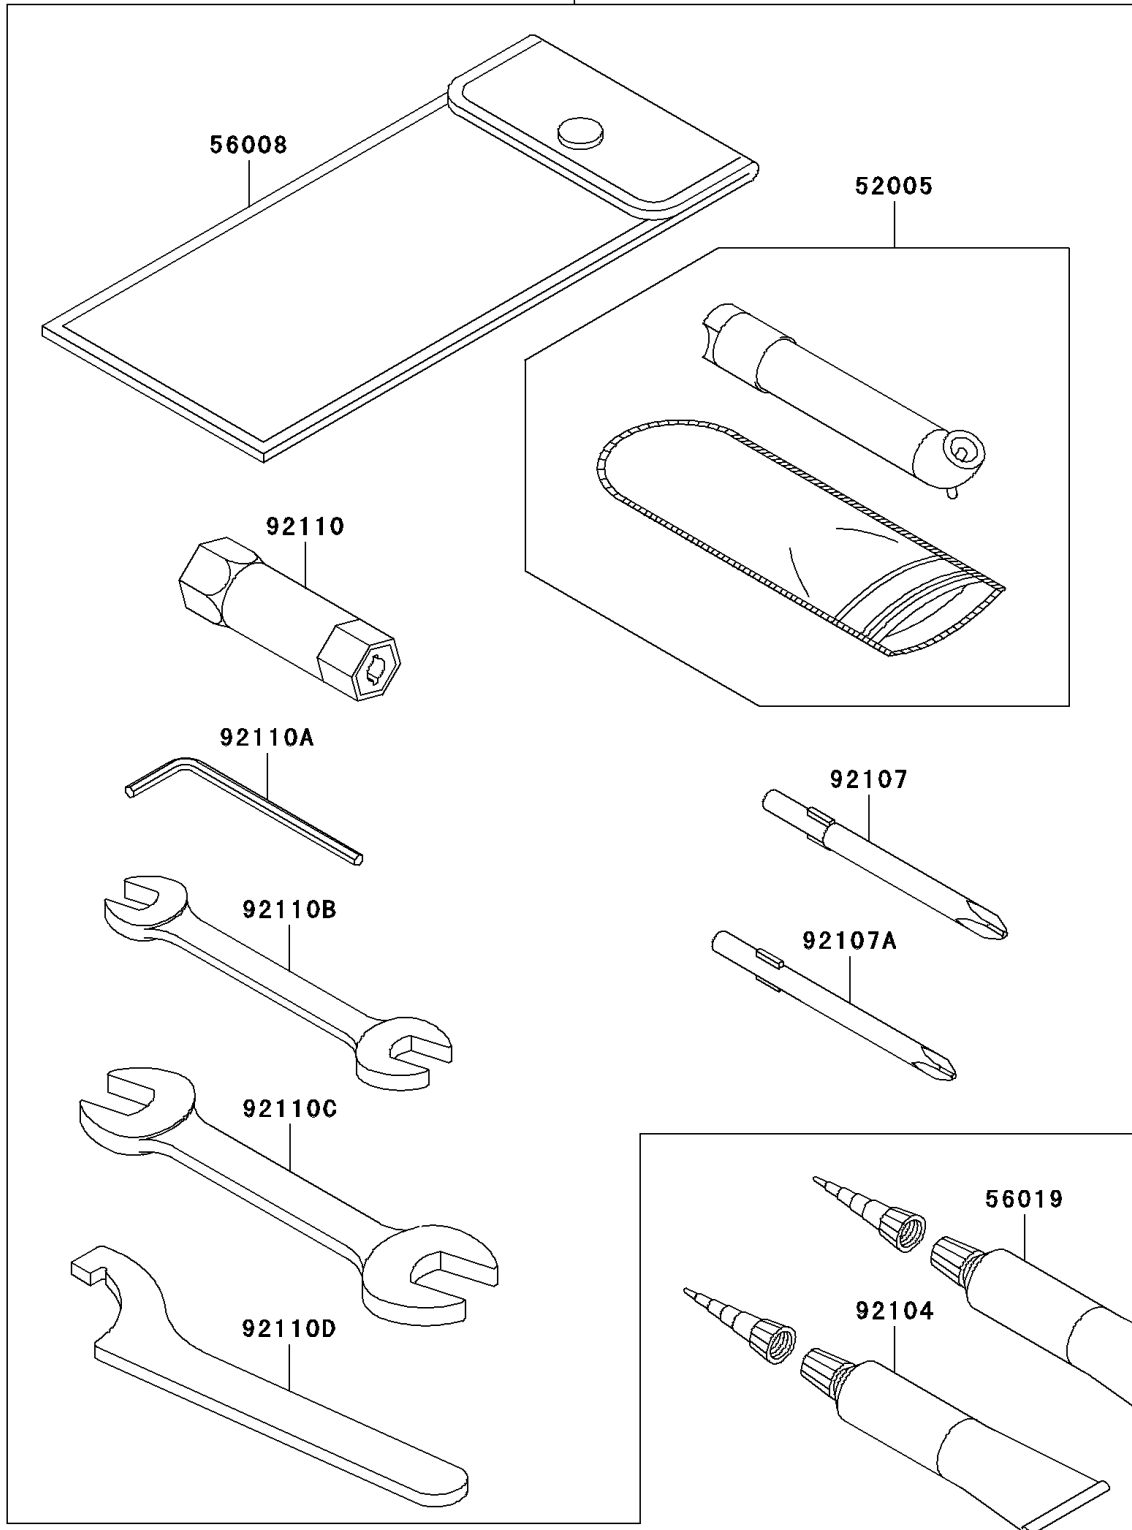

2007 Prairie 360 4X4 Hardwoods Green HD PARTS DIAGRAM

Owner's Tools

56007

F2810

2007 Prairie 360 4X4 Hardwoods Green HD PARTS LIST

Owner's Tools

ITEM NAME	PART NUMBER	QUANTITY
GAUGE,AIR (Ref # 52005)	52005-1082	1
TOOL-KIT (Ref # 56007)	56007-1497	1
BAG,TOOL (Ref # 56008)	56008-1007	1
GASKET-LIQUID,TB1211,WHITE (Ref # 56019)	56019-120	1
GASKET-LIQUID,TB1215,GRAY (Ref # 92104)	92104-1065	1
TOOL-DRIVER,#3PHILLIPS (Ref # 92107)	92107-005	1
TOOL-DRIVER,#2PHILLIPS (Ref # 92107A)	92107-1053	1
TOOL-WRENCH,BOX,18MM (Ref # 92110)	92110-1109	1
TOOL-WRENCH,ALLEN,3MM (Ref # 92110A)	92110-1140	1
TOOL-WRENCH,OPEN END,10X12 (Ref # 92110B)	92110-1152	1
TOOL-WRENCH,OPEN END,14X17 (Ref # 92110C)	92110-1153	1
TOOL-WRENCH,HOOK (Ref # 92110D)	92110-1173	1