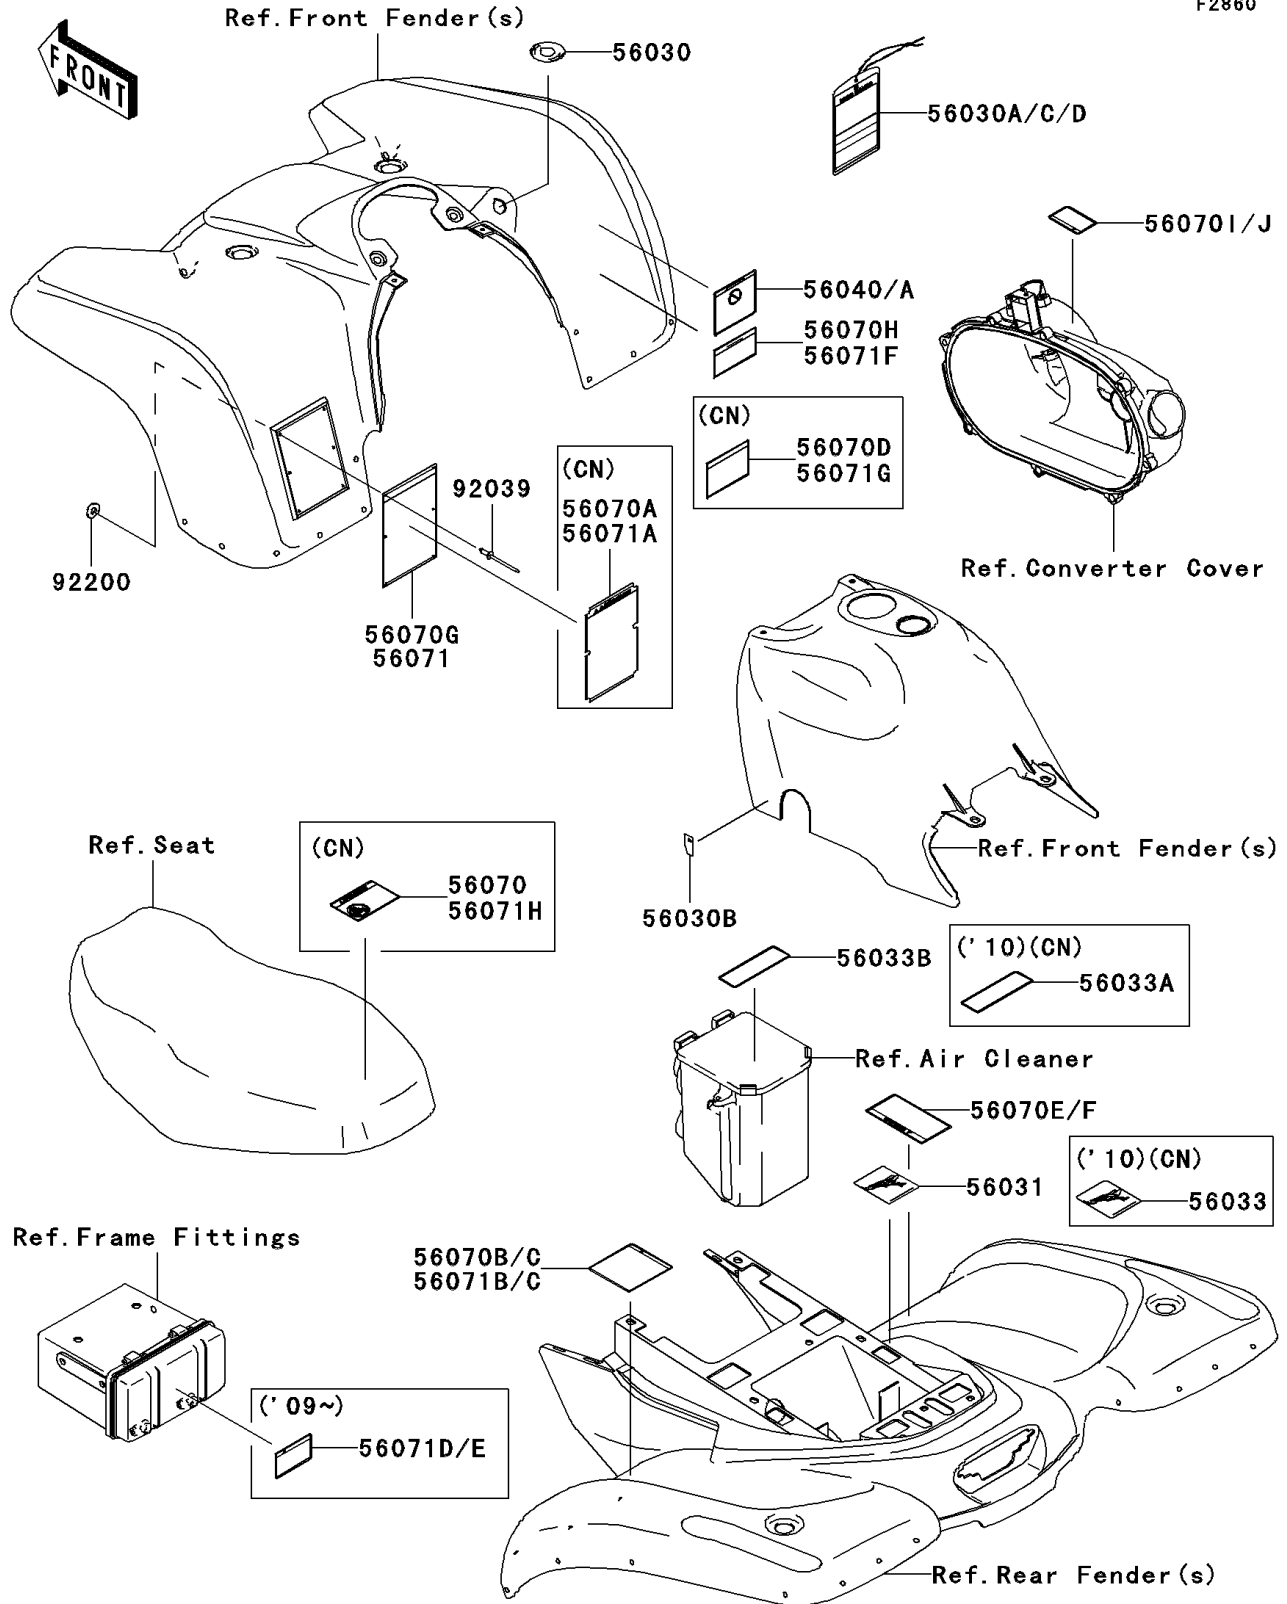

2006 Prairie 360 4X4 Hardwoods Green HD PARTS DIAGRAM

Labels

F2860

2006 Prairie 360 4X4 Hardwoods Green HD PARTS LIST

Labels

ITEM NAME	PART NUMBER	QUANTITY
LABEL,IGNITION SWITCH (Ref # 56030)	56030-0014	1
LABEL,FUEL TAP (Ref # 56030B)	56030-0129	1
LABEL-MANUAL,BATTERY VENT (Ref # 56031)	56031-1963	1
LABEL-MANUAL,AIR CLEANER (Ref # 56033B)	56033-1263	1
LABEL-WARNING,UNDER 16 (Ref # 56040)	56040-1276	1
LABEL-WARNING,TIRE&LOAD (Ref # 56070B)	56070-0033	1
LABEL-WARNING,DRIVE BELT (Ref # 56070E)	56070-0038	1
LABEL-WARNING,SERIOUS INJURY (Ref # 56070G)	56070-1151	1
LABEL-WARNING,SHIFT LEVER (Ref # 56070H)	56070-1170	1
LABEL-WARNING,CVT COVER (Ref # 56070I)	56070-1269	1
RIVET,3.2X8 (Ref # 92039)	92039-3763	6
WASHER,3.5X8X1 (Ref # 92200)	92200-1251	6
LABEL,HANGTAG (Ref # 56030A)	56030-0047	1
LABEL-WARNING,AGE (Ref # 56040A)	56040-1325	1
LABEL-WARNING,NO PASSENGER (Ref # 56070)	56070-0018	1
LABEL-WARNING,GENERAL (Ref # 56070A)	56070-0019	1
LABEL-WARNING,TIRE&LOAD (Ref # 56070C)	56070-0034	1
LABEL-WARNING,SHIFT LEVER(FREN (Ref # 56070D)	56070-0037	1
LABEL-WARNING,DRIVE BELT(FRENC (Ref # 56070F)	56070-0039	1
LABEL-WARNING,CVT COVER(FRENCH (Ref # 56070J)	56070-1271	1