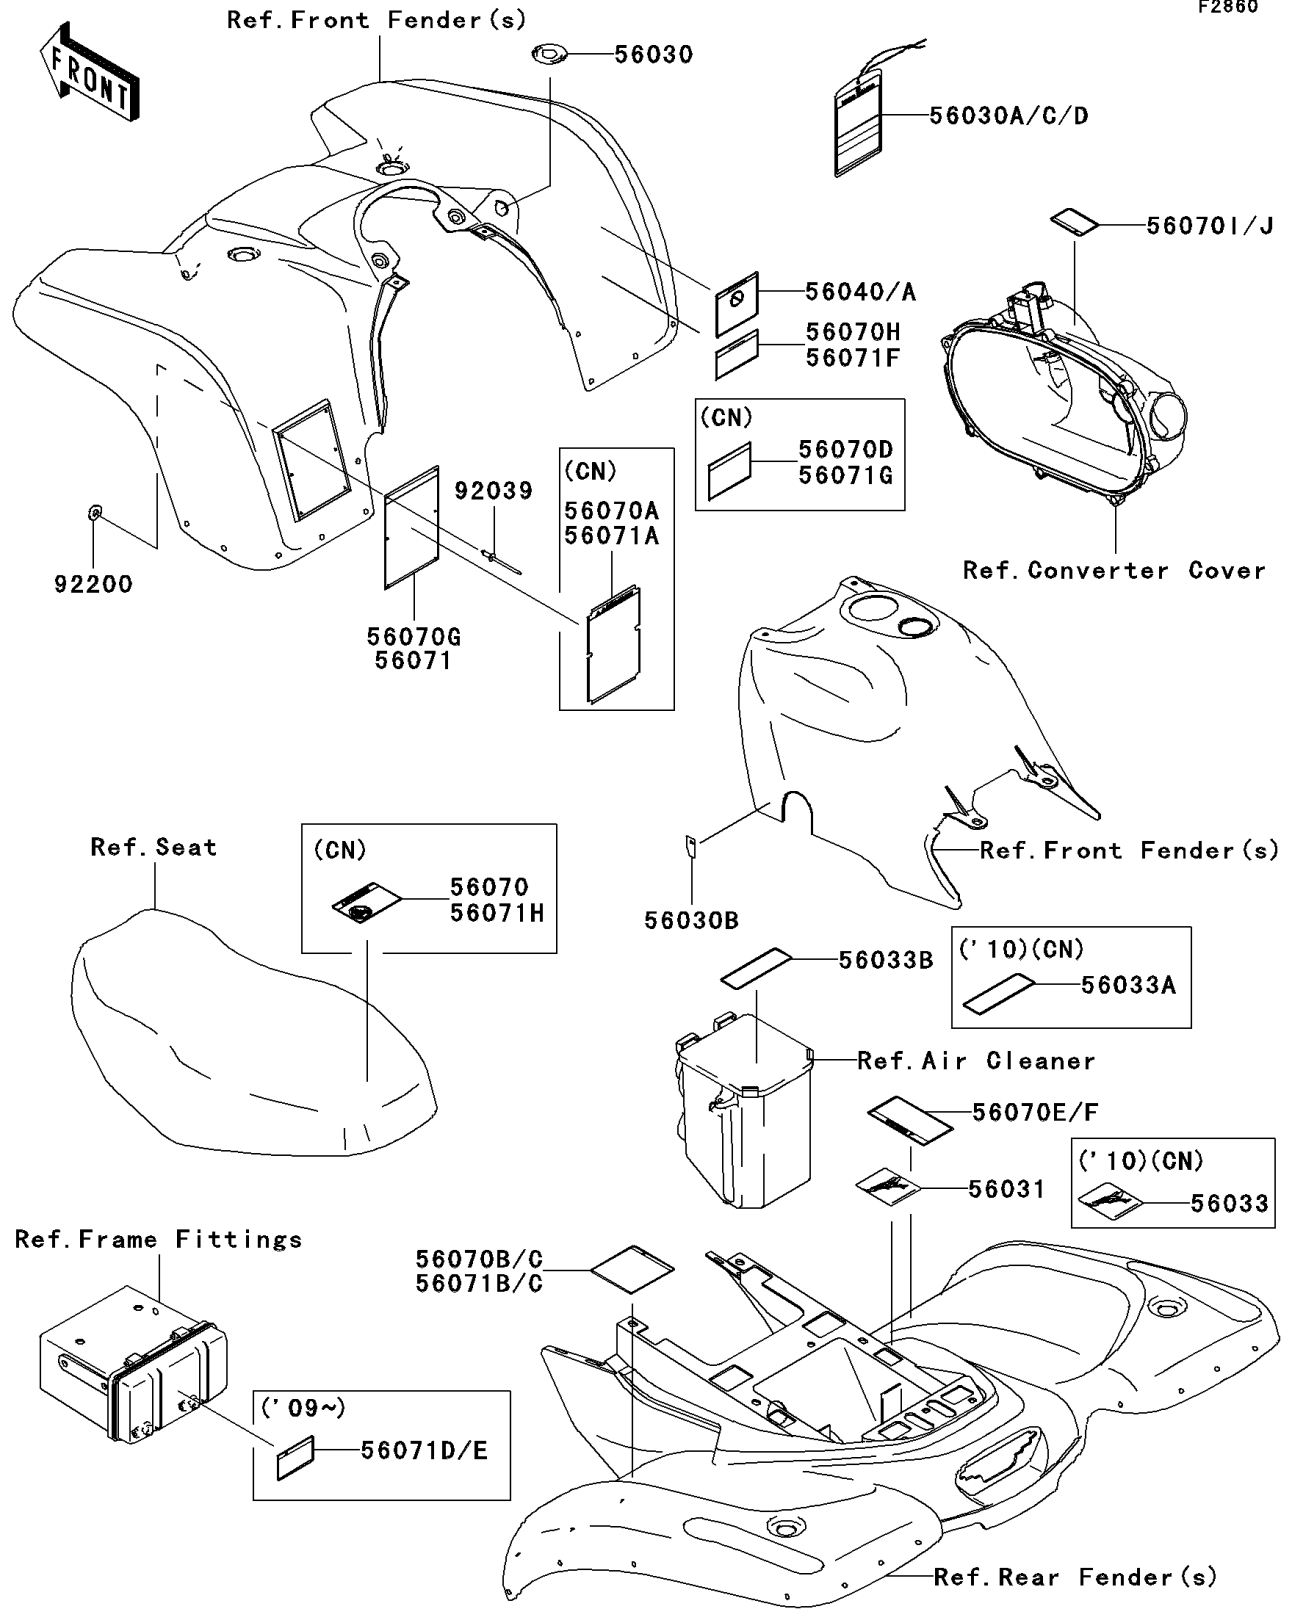

2010 Prairie 360 4X4 Realtree APG HD PARTS DIAGRAM

Labels

F2860

2010 Prairie 360 4X4 Realtree APG HD PARTS LIST

Labels

ITEM NAME	PART NUMBER	QUANTITY
LABEL,IGNITION SWITCH (Ref # 56030)	56030-0014	1
LABEL,FUEL TAP (Ref # 56030B)	56030-0129	1
LABEL,HANGTAG (Ref # 56030C)	56030-0194	1
LABEL-MANUAL,BATTERY VENT (Ref # 56031)	56031-1963	1
LABEL-MANUAL,AIR CLEANER (Ref # 56033B)	56033-1263	1
LABEL-WARNING,UNDER 16 (Ref # 56040)	56040-1276	1
LABEL-WARNING,DRIVE BELT (Ref # 56070E)	56070-0038	1
LABEL-WARNING,CVT COVER (Ref # 56070I)	56070-1269	1
LABEL-WARNING,SERIOUS INJURY (Ref # 56071)	56071-0057	1
LABEL-WARNING,TIRE&LOAD (Ref # 56071B)	56071-0077	1
LABEL-WARNING,TRAILER TOWING (Ref # 56071D)	56071-0083	1
LABEL-WARNING,SHIFT LEVER (Ref # 56071F)	56071-0090	1
RIVET,3.2X8 (Ref # 92039)	92039-3763	6
WASHER,3.5X8X1 (Ref # 92200)	92200-1251	6
LABEL,HANGTAG (Ref # 56030D)	56030-0197	1
LABEL-MANUAL,BATTERY VENT (Ref # 56033)	56033-0309	1
LABEL-MANUAL,AIR CLEANER (Ref # 56033A)	56033-0311	1
LABEL-WARNING,AGE (Ref # 56040A)	56040-1325	1
LABEL-WARNING,DRIVE BELT(FRENC (Ref # 56070F)	56070-0039	1
LABEL-WARNING,CVT COVER(FRENCH (Ref # 56070J))	56070-1271	1
LABEL-WARNING,GENERAL (Ref # 56071A)	56071-0059	1
LABEL-WARNING,TIRE INFO (Ref # 56071C)	56071-0078	1
LABEL-WARNING,TRAILER TOWING (Ref # 56071E)	56071-0084	1
LABEL-WARNING,SHIFT LEVER(FREN (Ref # 56071G)	56071-0092	1
LABEL-WARNING,NO PASSENGER (Ref # 56071H)	56071-0097	1