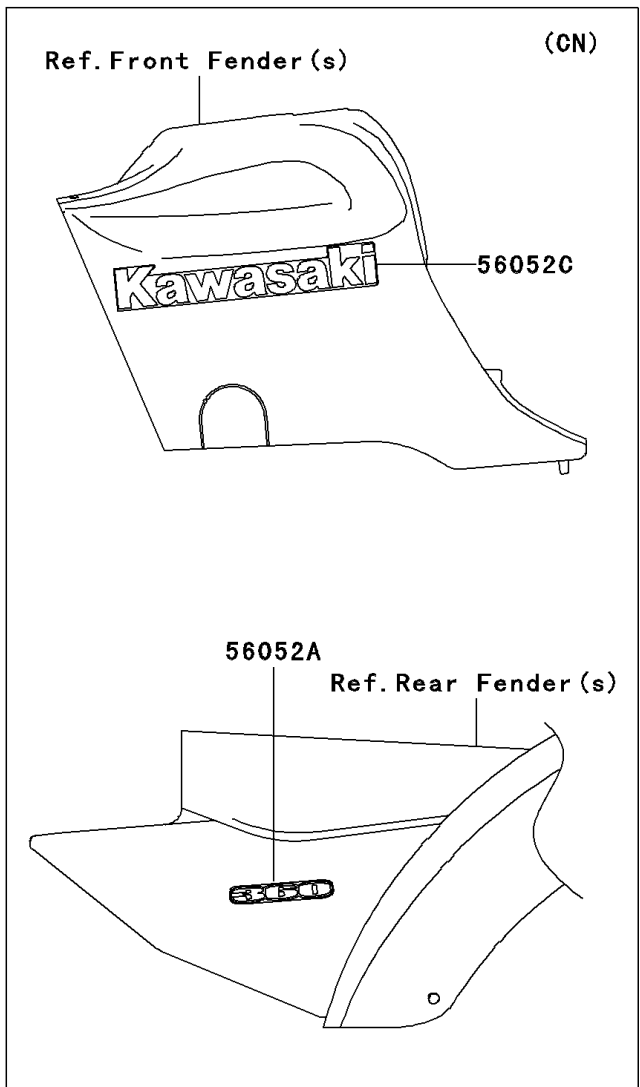

2006 Prairie 360 4X4 Hardwoods Green HD PARTS DIAGRAM

Decals(C6F)

F2861

2006 Prairie 360 4X4 Hardwoods Green HD PARTS LIST

Decals(G6F)

ITEM NAME	PART NUMBER	QUANTITY
MARK,RR FENDER,360 (Ref # 56052A)	56052-0552	2
MARK,FR FENDER,4X4 (Ref # 56052B)	56052-0556	1
MARK,FUEL TANK COVER,KAWASAKI (Ref # 56052C)	56052-1871	2
MARK,FUEL TANK COVER,PRAIRIE (Ref # 56052)	56052-0421	2