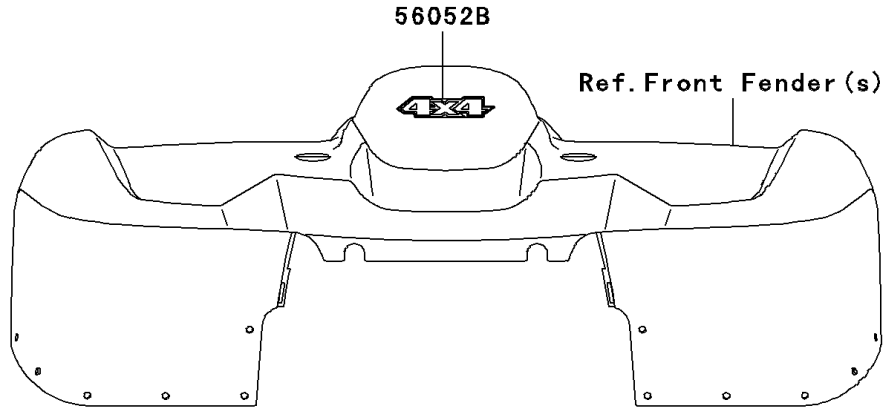

2006 Prairie 360 4X4 Hardwoods Green HD PARTS DIAGRAM

Decals(C6F)

F2861

2006 Prairie 360 4X4 Hardwoods Green HD PARTS LIST

Decals(G6F)

ITEM NAME	PART NUMBER	QUANTITY
MARK,RR FENDER,360 (Ref # 56052A)	56052-0552	2
MARK,FR FENDER,4X4 (Ref # 56052B)	56052-0556	1
MARK,FUEL TANK COVER,KAWASAKI (Ref # 56052C)	56052-1871	2
MARK,FUEL TANK COVER,PRAIRIE (Ref # 56052)	56052-0421	2