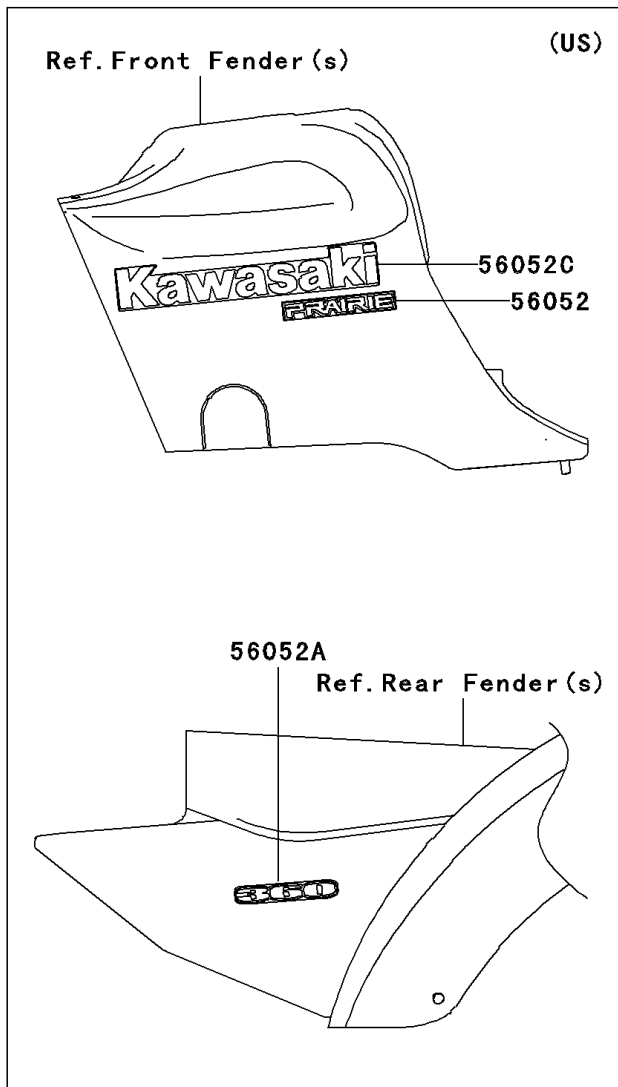

2006 Prairie 360 4X4 Hardwoods Green HD PARTS DIAGRAM

Decals(C6F)

F2861

2006 Prairie 360 4X4 Hardwoods Green HD PARTS LIST

Decals(G6F)

ITEM NAME	PART NUMBER	QUANTITY
MARK,RR FENDER,360 (Ref # 56052A)	56052-0552	2
MARK,FR FENDER,4X4 (Ref # 56052B)	56052-0556	1
MARK,FUEL TANK COVER,KAWASAKI (Ref # 56052C)	56052-1871	2
MARK,FUEL TANK COVER,PRAIRIE (Ref # 56052)	56052-0421	2