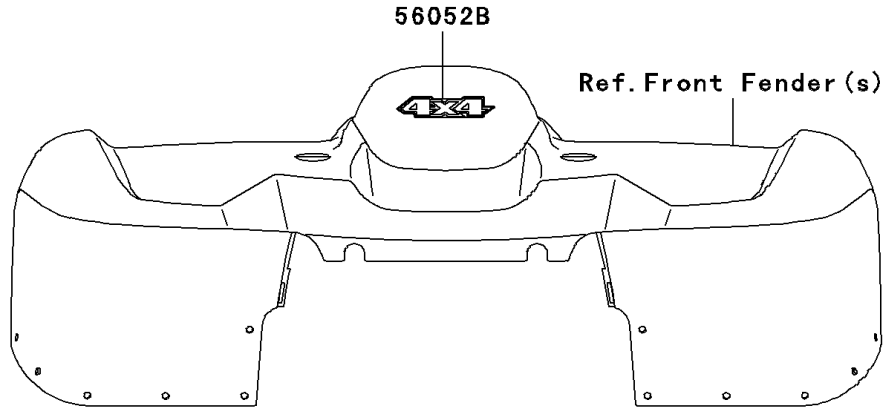

# 2007 Prairie 360 4X4 Hardwoods Green HD PARTS DIAGRAM

Decals(C7F-C9F)

F2861A