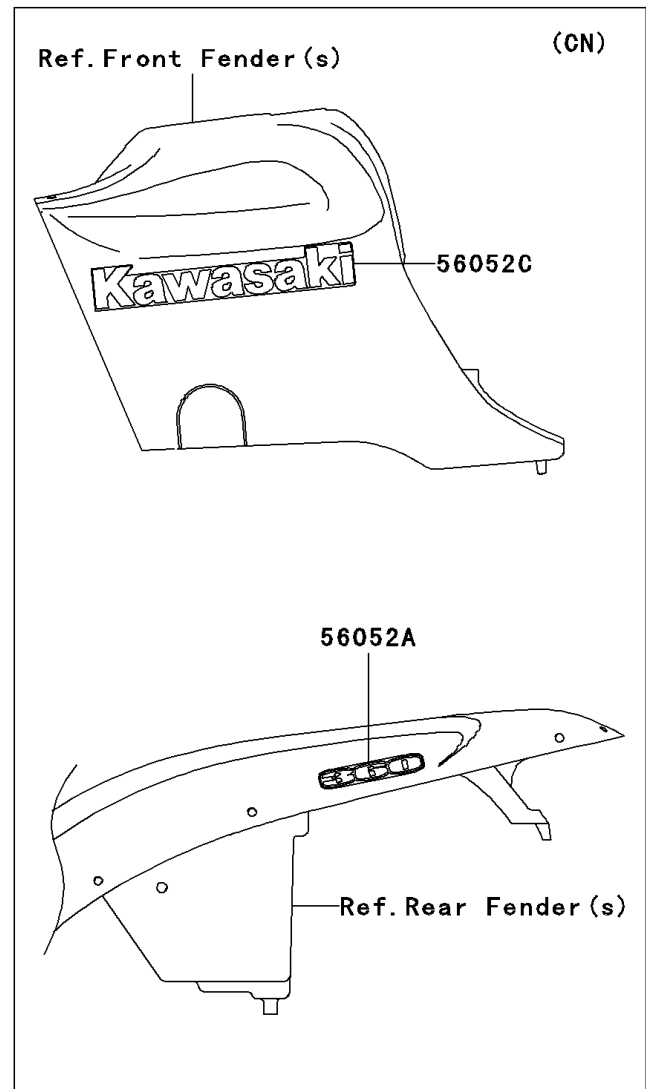

# 2007 Prairie 360 4X4 Hardwoods Green HD PARTS DIAGRAM

Decals(C7F-C9F)

F2861A

## 2007 Prairie 360 4X4 Hardwoods Green HD PARTS LIST

Decals(C7F-C9F)

ITEM NAME	PART NUMBER	QUANTITY
MARK,RR FENDER,360 (Ref # 56052A)	56052-0552	2
MARK,FR FENDER,4X4 (Ref # 56052B)	56052-0556	1
MARK,FUEL TANK COVER,KAWASAKI (Ref # 56052C)	56052-1871	2
MARK,FUEL TANK COVER,PRAIRIE (Ref # 56052)	56052-0421	2