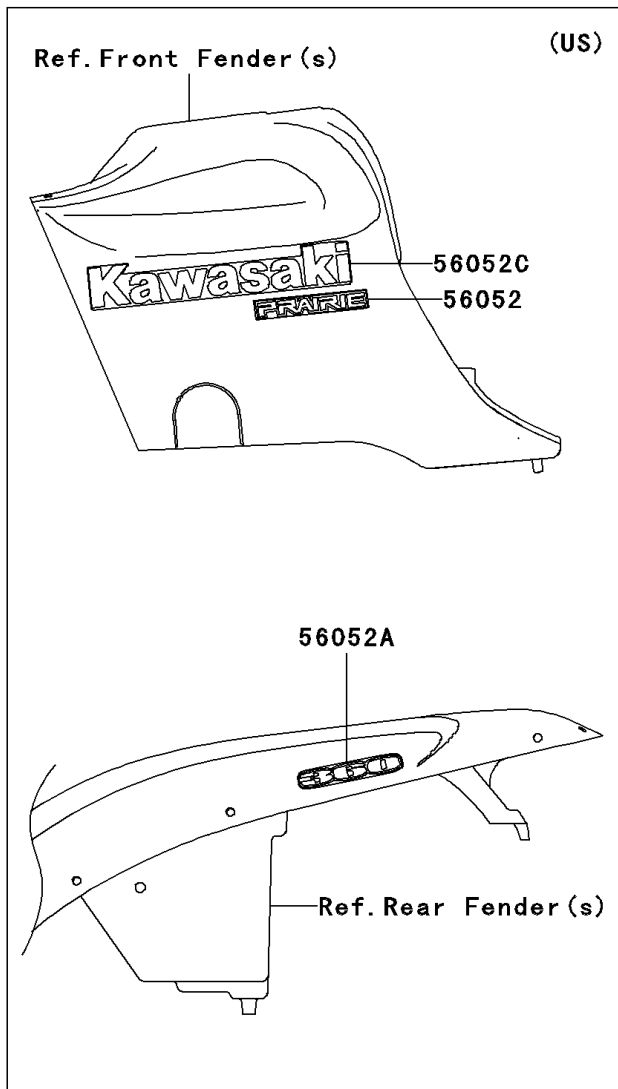

# 2007 Prairie 360 4X4 Hardwoods Green HD PARTS DIAGRAM

Decals(C7F-C9F)

F2861A

## 2007 Prairie 360 4X4 Hardwoods Green HD PARTS LIST

Decals(C7F-C9F)

ITEM NAME	PART NUMBER	QUANTITY
MARK,RR FENDER,360 (Ref # 56052A)	56052-0552	2
MARK,FR FENDER,4X4 (Ref # 56052B)	56052-0556	1
MARK,FUEL TANK COVER,KAWASAKI (Ref # 56052C)	56052-1871	2
MARK,FUEL TANK COVER,PRAIRIE (Ref # 56052)	56052-0421	2