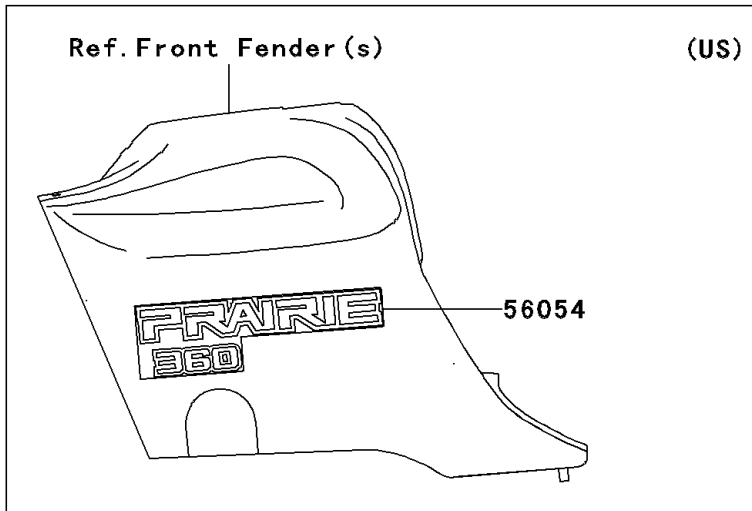

2010 Prairie 360 4X4 Realtree APG HD PARTS DIAGRAM

Decals(CAF)

F2861B

2010 Prairie 360 4X4 Realtree APG HD PARTS LIST

Decals(CAF)

| ITEM NAME | PART NUMBER | QUANTITY |
|--|-------------|----------|
| MARK,SIDE COVER,KAWASAKI (Ref # 56052) | 56052-0437 | 2 |
| MARK,RR FENDER,4X4 (Ref # 56054A) | 56054-0476 | 2 |
| MARK,FUEL TANK COVER,PRAIRIE (Ref # 56054) | 56054-0475 | 2 |