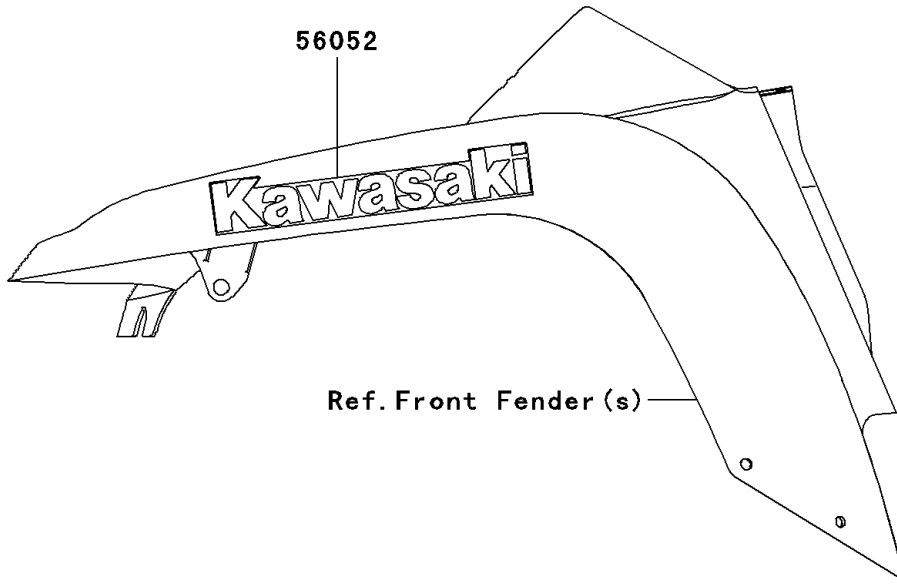

2010 Prairie 360 4X4 Realtree APG HD PARTS DIAGRAM

Decals(CAF)

F2861B

2010 Prairie 360 4X4 Realtree APG HD PARTS LIST

Decals(CAF)

| ITEM NAME | PART NUMBER | QUANTITY |
|--|-------------|----------|
| MARK,SIDE COVER,KAWASAKI (Ref # 56052) | 56052-0437 | 2 |
| MARK,RR FENDER,4X4 (Ref # 56054A) | 56054-0476 | 2 |
| MARK,FUEL TANK COVER,PRAIRIE (Ref # 56054) | 56054-0475 | 2 |