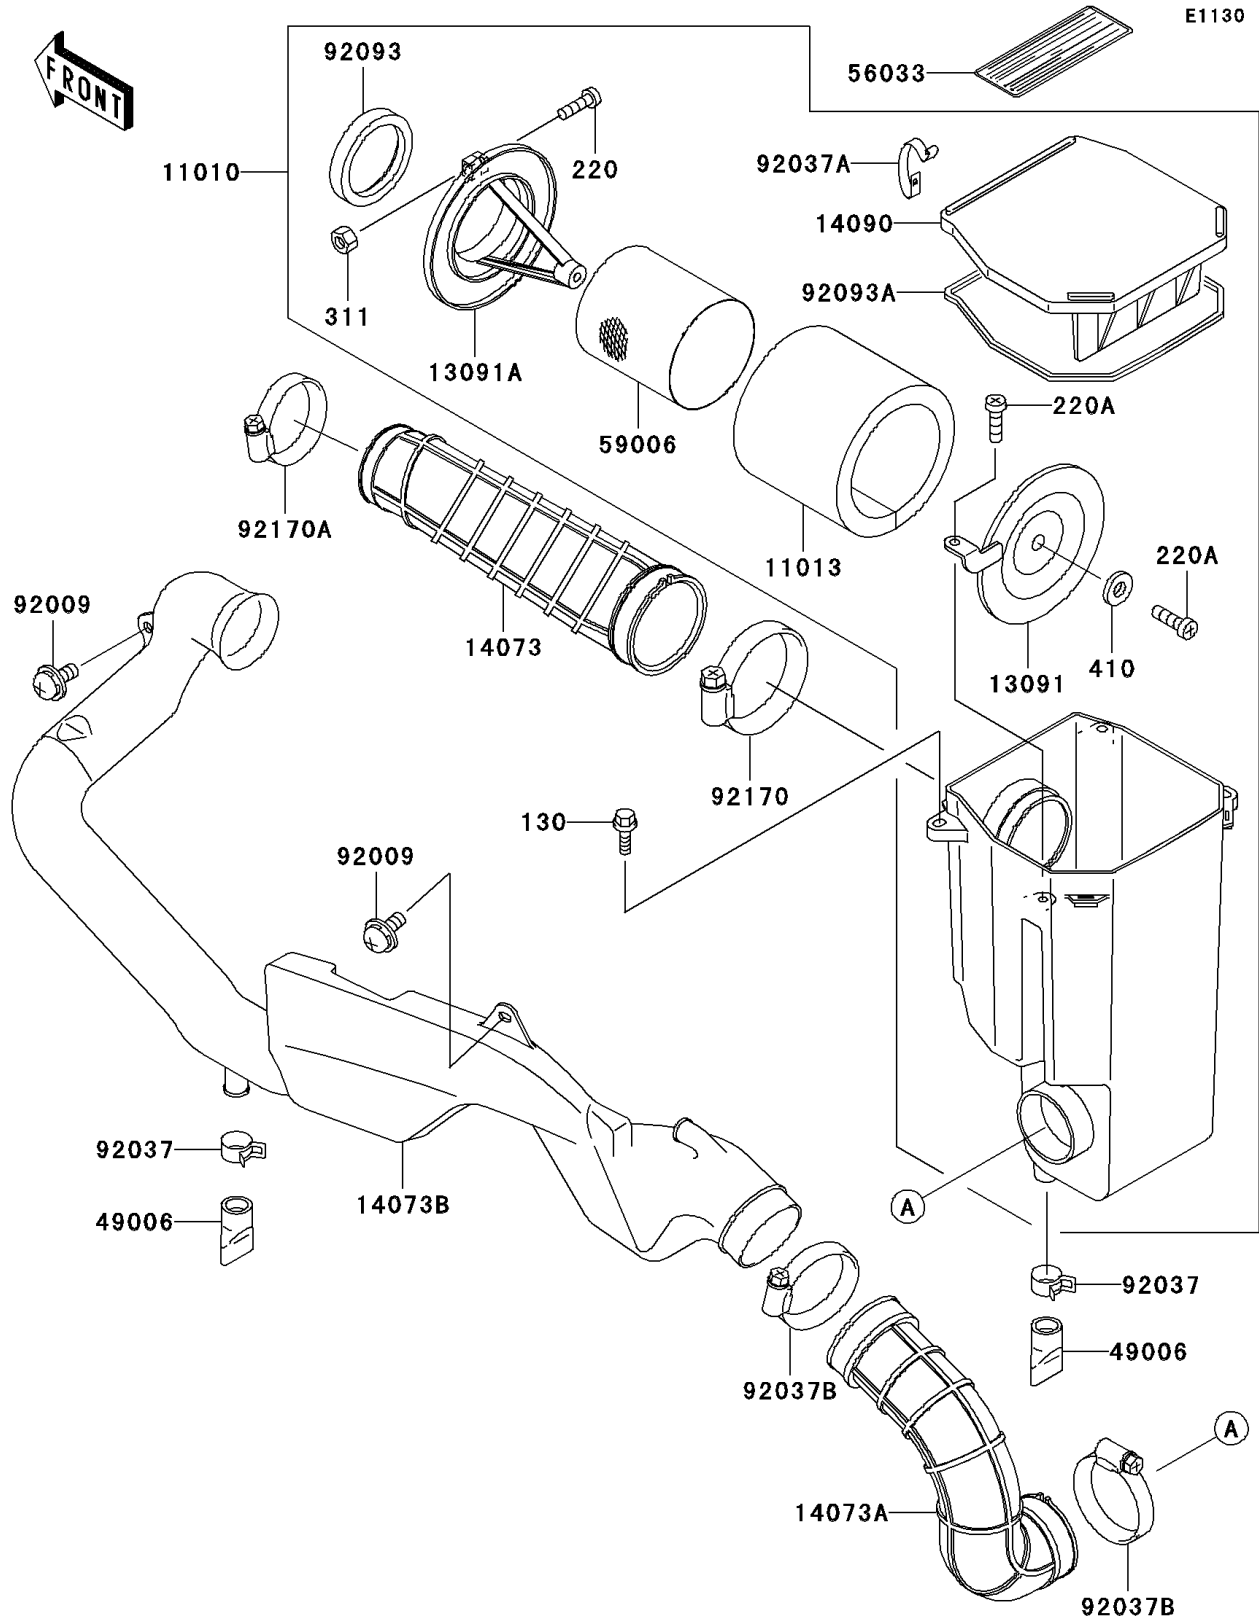

# 1997 Prairie 400 4X4 PARTS DIAGRAM

Air Cleaner

# 1997 Prairie 400 4X4 PARTS LIST

## Air Cleaner

ITEM NAME	PART NUMBER	QUANTITY
BOLT-FLANGED (Ref # 130)	130J0620	3
SCREW-PAN-CROS (Ref # 220)	220B0516	1
SCREW-PAN-CROS,6X14 (Ref # 220A)	220B0614	2
NUT-HEX (Ref # 311)	311B0500	1
WASHER-PLAIN-SMALL,6MM (Ref # 410)	410B0600	1
FILTER-ASSY-AIR (Ref # 11010)	11010-1571	1
ELEMENT-AIR FILTER (Ref # 11013)	11013-1255	1
HOLDER,ELEMENT (Ref # 13091)	13091-1488	1
HOLDER,AIR FILTER ELEMENT (Ref # 13091A)	13091-1565	1
DUCT (Ref # 14073)	14073-1653	1
DUCT (Ref # 14073A)	14073-1654	1
DUCT (Ref # 14073B)	14073-1682	1
COVER,AIR FILTER (Ref # 14090)	14090-1663	1
BOOT (Ref # 49006)	49006-1292	2
LABEL-MANUAL,MAINTENANCE (Ref # 56033)	56033-1079	1
ARRESTER-FLAME (Ref # 59006)	59006-1052	1
SCREW,6X16 (Ref # 92009)	92009-1276	2
CLAMP (Ref # 92037)	92037-1460	2
CLAMP,AIR FILTER (Ref # 92037A)	92037-1783	4
CLAMP (Ref # 92037B)	92037-3738	2
SEAL,DUST (Ref # 92093)	92093-1322	1
SEAL,FILTER CASE (Ref # 92093A)	92093-1404	1
CLAMP (Ref # 92170)	92170-1679	1
CLAMP (Ref # 92170A)	92170-1764	1