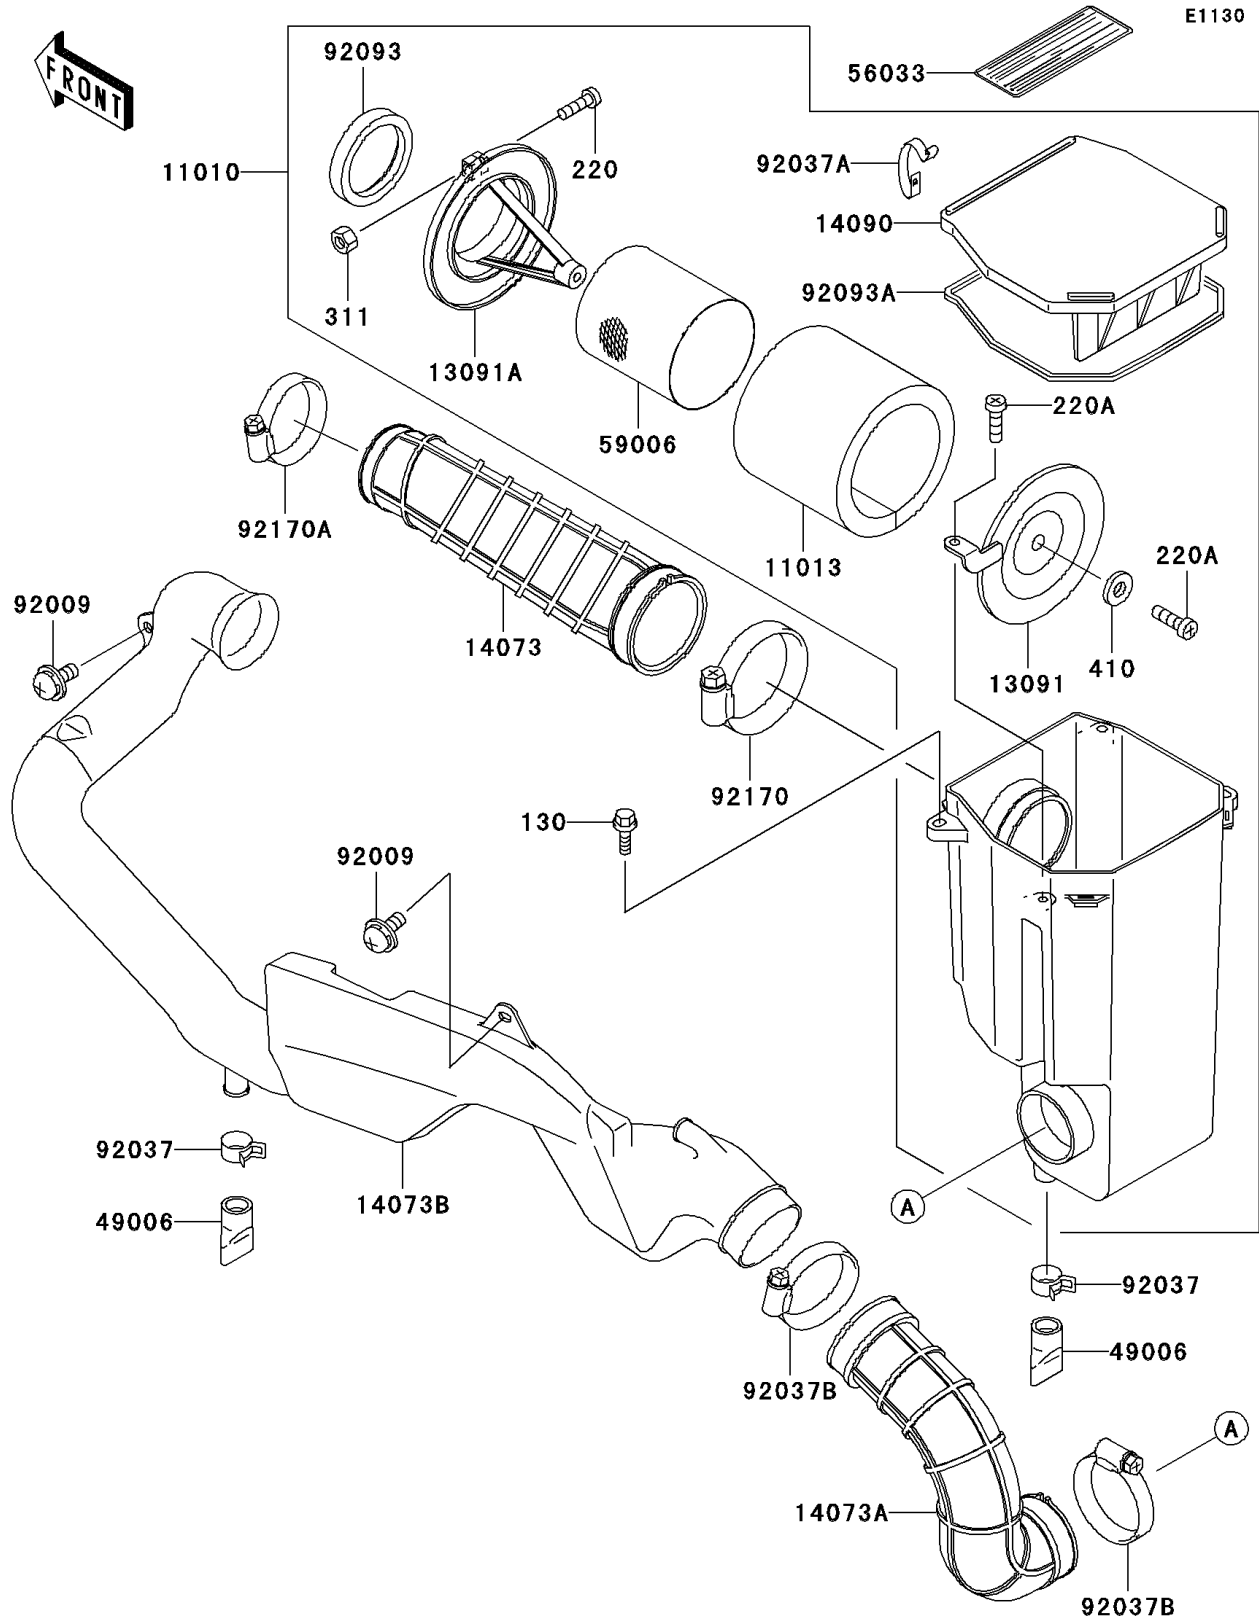

# 1998 Prairie 400 4X4 PARTS DIAGRAM

Air Cleaner

# 1998 Prairie 400 4X4 PARTS LIST

## Air Cleaner

ITEM NAME	PART NUMBER	QUANTITY
BOLT-FLANGED (Ref # 130)	130J0620	3
SCREW-PAN-CROS (Ref # 220)	220B0516	1
SCREW-PAN-CROS,6X14 (Ref # 220A)	220B0614	2
NUT-HEX (Ref # 311)	311B0500	1
WASHER-PLAIN-SMALL,6MM (Ref # 410)	410B0600	1
FILTER-ASSY-AIR (Ref # 11010)	11010-1571	1
ELEMENT-AIR FILTER (Ref # 11013)	11013-1255	1
HOLDER,ELEMENT (Ref # 13091)	13091-1488	1
HOLDER,AIR FILTER ELEMENT (Ref # 13091A)	13091-1565	1
DUCT (Ref # 14073)	14073-1653	1
DUCT (Ref # 14073A)	14073-1654	1
DUCT (Ref # 14073B)	14073-1682	1
COVER,AIR FILTER (Ref # 14090)	14090-1663	1
BOOT (Ref # 49006)	49006-1292	2
LABEL-MANUAL,MAINTENANCE (Ref # 56033)	56033-1079	1
ARRESTER-FLAME (Ref # 59006)	59006-1052	1
SCREW,6X16 (Ref # 92009)	92009-1276	2
CLAMP (Ref # 92037)	92037-1460	2
CLAMP,AIR FILTER (Ref # 92037A)	92037-1783	4
CLAMP (Ref # 92037B)	92037-3738	2
SEAL,DUST (Ref # 92093)	92093-1322	1
SEAL,FILTER CASE (Ref # 92093A)	92093-1404	1
CLAMP (Ref # 92170)	92170-1679	1
CLAMP (Ref # 92170A)	92170-1764	1