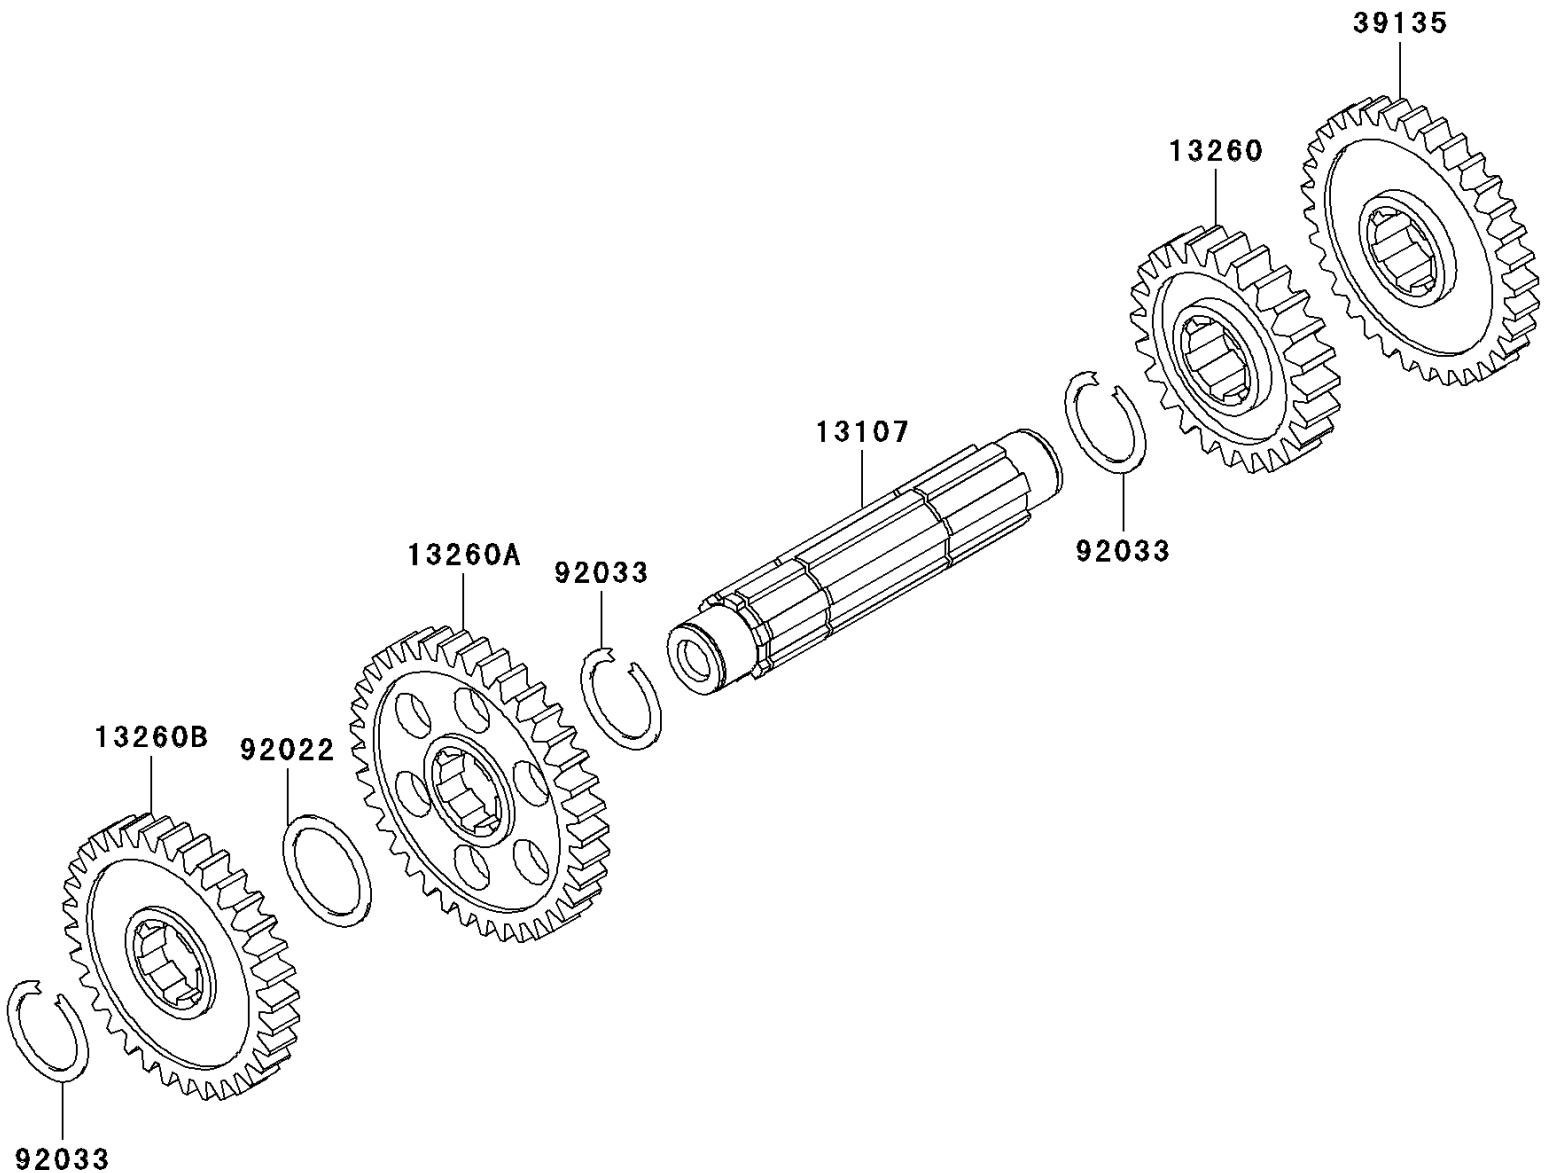

1997 Prairie 400 4X4 PARTS DIAGRAM

Gear Change Drum/Shift Fork(s)

E1362

1997 Prairie 400 4X4 PARTS LIST

Gear Change Drum/Shift Fork(s)

ITEM NAME	PART NUMBER	QUANTITY
SHAFT,IDLER (Ref # 13107)	13107-1363	1
GEAR,FORWARD/LOW,24T (Ref # 13260)	13260-1578	1
GEAR,COUNTER HI,37T (Ref # 13260A)	13260-1642	1
GEAR,IDLER,33T (Ref # 13260B)	13260-1671	1
SPROCKET-DRIVEN,33T (Ref # 39135)	39135-1056	1
WASHER,25.3X32X1 (Ref # 92022)	92022-1800	1
RING-SNAP,24MM (Ref # 92033)	92033-026	3