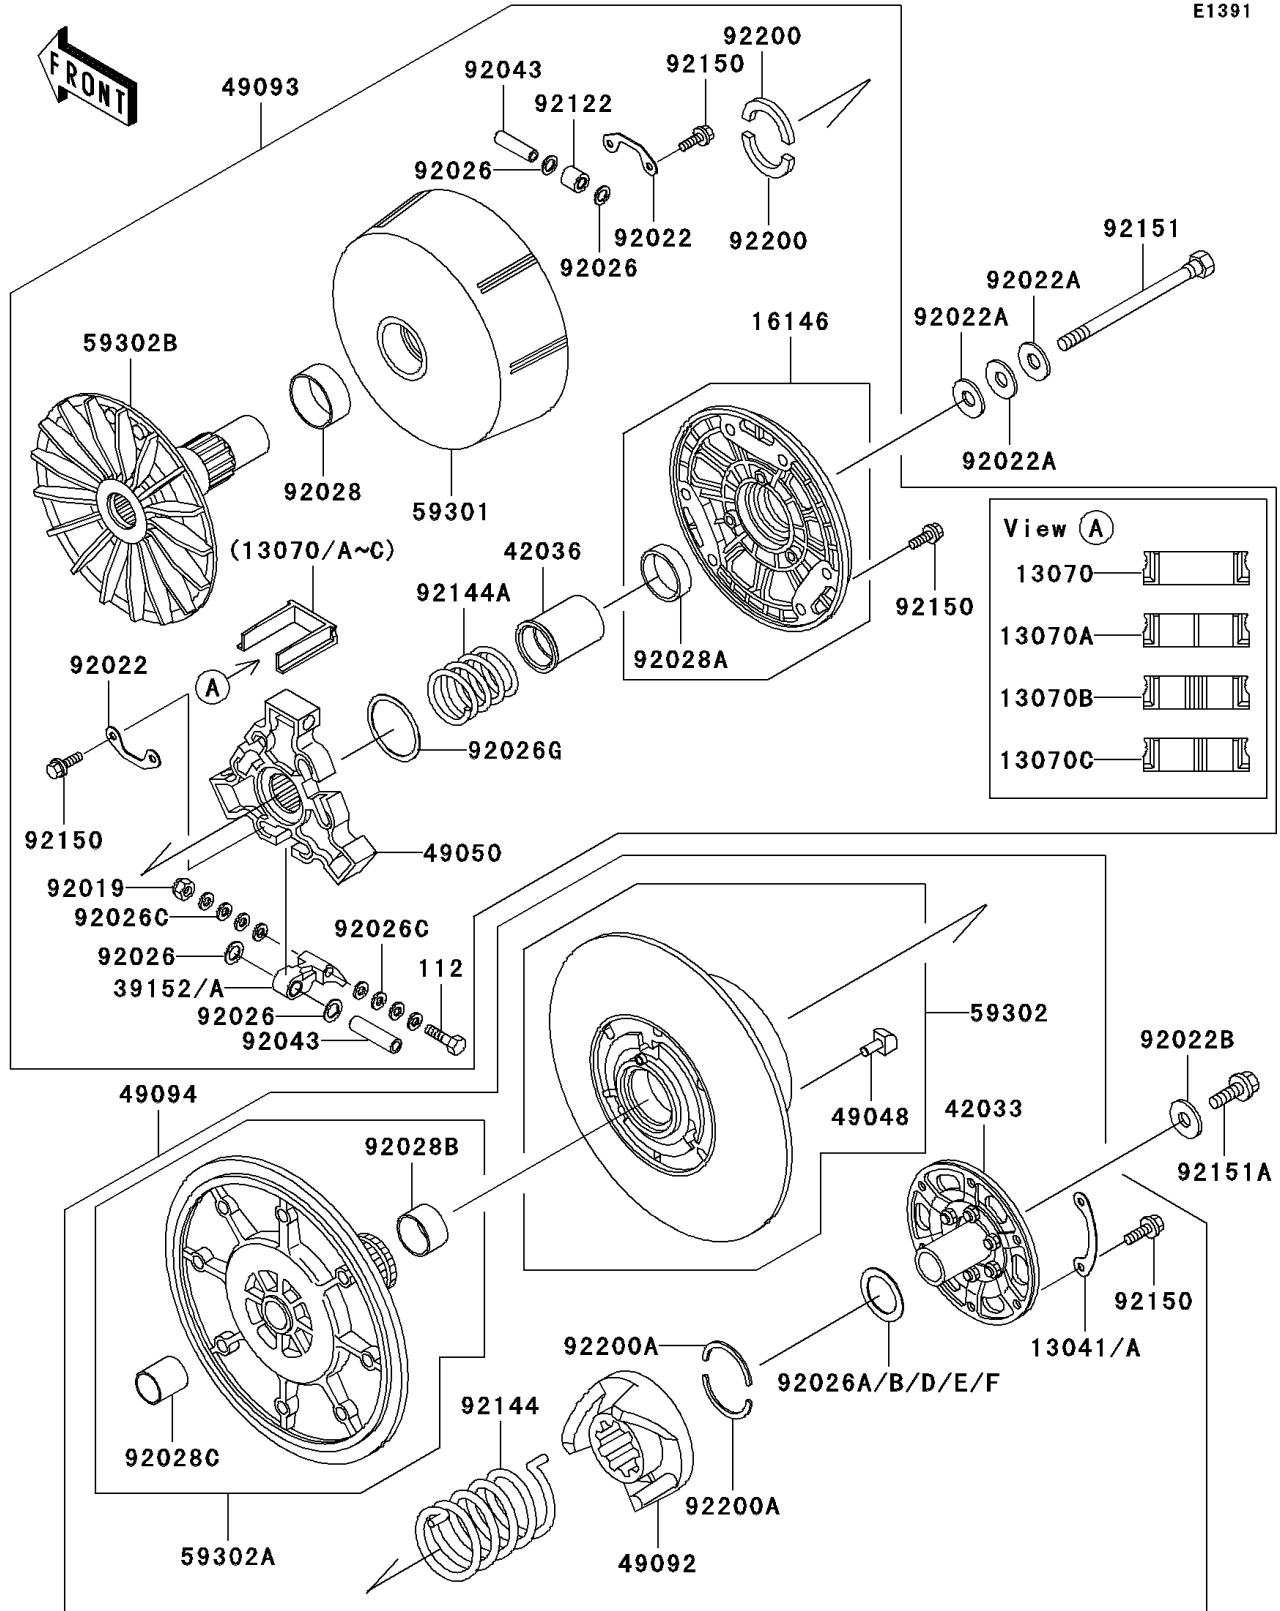

1998 Prairie 400 4X4 PARTS DIAGRAM

Drive Converter

E1391