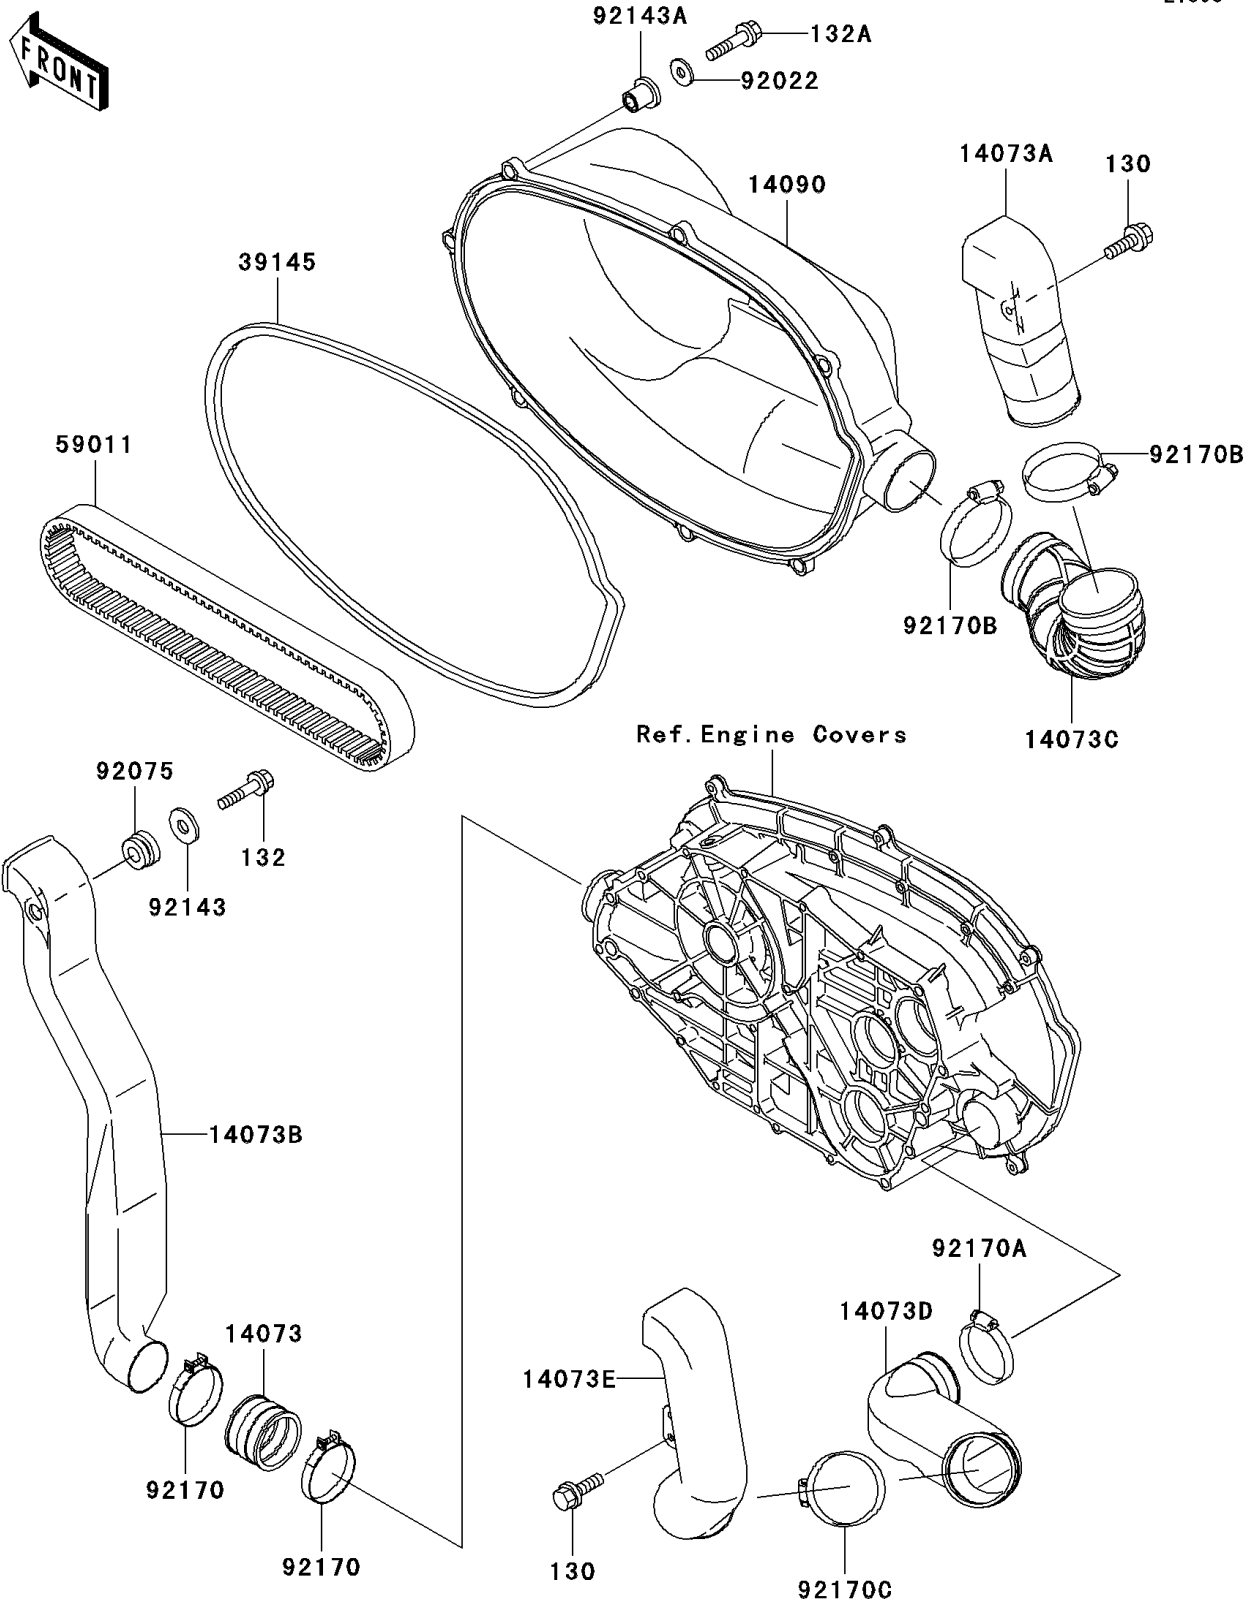

1998 Prairie 400 4X4 PARTS DIAGRAM

Converter Cover/Drive Belt

E1393

1998 Prairie 400 4X4 PARTS LIST

Converter Cover/Drive Belt

ITEM NAME	PART NUMBER	QUANTITY
BOLT-FLANGED (Ref # 130)	130J0612	3
BOLT-FLANGED-SMALL (Ref # 132)	132G0625	1
BOLT-FLANGED-SMALL (Ref # 132A)	132J0630	7
DUCT (Ref # 14073)	14073-1324	1
DUCT,SNORKEL,EX (Ref # 14073A)	14073-1678	1
DUCT,SNORKEL,IN (Ref # 14073B)	14073-1679	1
DUCT,SNORKEL,EX (Ref # 14073C)	14073-1680	1
DUCT,SNORKEL,EX (Ref # 14073D)	14073-1683	1
DUCT,SNORKEL,EX (Ref # 14073E)	14073-1684	1
COVER,BELT CONVERTER (Ref # 14090)	14090-1760	1
TRIM-SEAL (Ref # 39145)	39145-1100	1
BELT,CONVERTER (Ref # 59011)	59011-1060	1
WASHER,7X18X1.2 (Ref # 92022)	92022-1545	7
DAMPER,RUBBER (Ref # 92075)	92075-1123	1
COLLAR (Ref # 92143)	92143-1353	1
COLLAR (Ref # 92143A)	92143-1888	7
CLAMP (Ref # 92170)	92170-1448	2
CLAMP (Ref # 92170A)	92170-1674	1
CLAMP (Ref # 92170B)	92170-1763	2
CLAMP (Ref # 92170C)	92170-1764	1