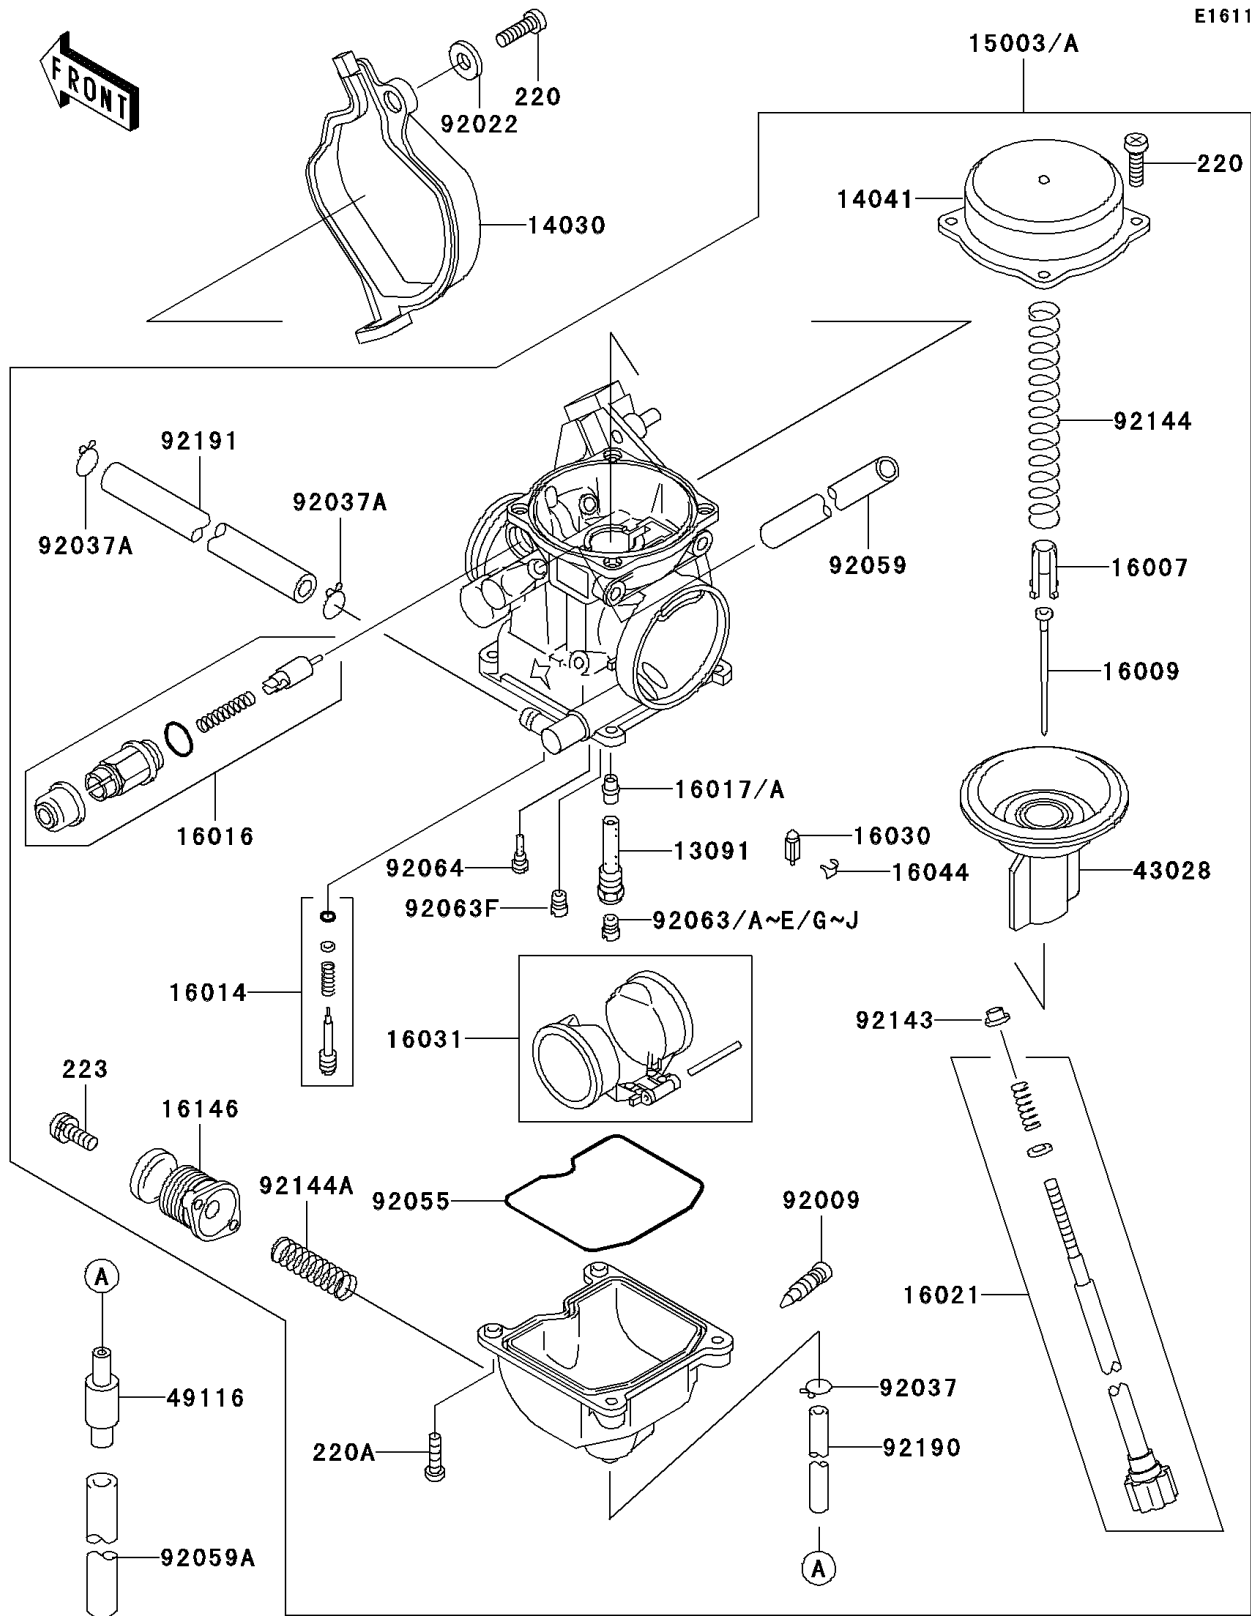

1998 Prairie 400 4X4 PARTS DIAGRAM

Carburetor(-VF400AE515522)

E1611

1998 Prairie 400 4X4 PARTS LIST

Carburetor(-VF400AE515522)

ITEM NAME	PART NUMBER	QUANTITY
HOLDER,NEEDLE JET (Ref # 13091)	13091-1259	1
COVER-CARBURETOR (Ref # 14030)	14030-1054	1
COVER-COMP,MIXING,INSIDE (Ref # 14041)	14041-1061	1
SEAT-SPRING,VALVE (Ref # 16007)	16007-1134	1
NEEDLE-JET,N3RC (Ref # 16009)	16009-1928	1
SCREW-PILOT AIR (Ref # 16014)	16014-1080	1
PLUNGER,STARTER (Ref # 16016)	16016-1101	1
SCREW-THROTTLE STOP (Ref # 16021)	16021-1213	1
VALVE-FLOAT (Ref # 16030)	16030-1007	1
FLOAT (Ref # 16031)	16031-1077	1
CLAMP,FLOAT VALVE (Ref # 16044)	16044-007	1
COVER-ASSY,PUMP (Ref # 16146)	16146-1129	1
DIAPHRAGM,VALVE (Ref # 43028)	43028-1081	1
VALVE-ASSY (Ref # 49116)	49116-1126	1
SCREW,DRAIN,M6X0.75 (Ref # 92009)	92009-1551	1
WASHER,5.2X13X1 (Ref # 92022)	92022-1380	1
CLAMP,TUBE (Ref # 92037)	92037-1201	1
CLAMP,TUBE (Ref # 92037A)	92037-1531	2
RING-O,FLOAT CHAMBER (Ref # 92055)	92055-1518	1
TUBE,6.5X9.5X260 (Ref # 92059)	92059-1598	1
TUBE,7X10X100 (Ref # 92059A)	92059-1736	1
JET-MAIN,#140 (Ref # 92063)	92063-1013	1
JET-MAIN,#135 (Ref # 92063A)	92063-1014	1
JET-MAIN,#138 (Ref # 92063B)	92063-1015	1
JET-MAIN,#142 (Ref # 92063C)	92063-1016	1
SCREW-PAN-CROS (Ref # 220)	220B0408	5
SCREW-PAN-CROS (Ref # 220A)	220D0414	4
SCREW-PAN-WS-CROS (Ref # 223)	223C0412	2
JET-MAIN,#85 (Ref # 92063F)	92063-1023	1