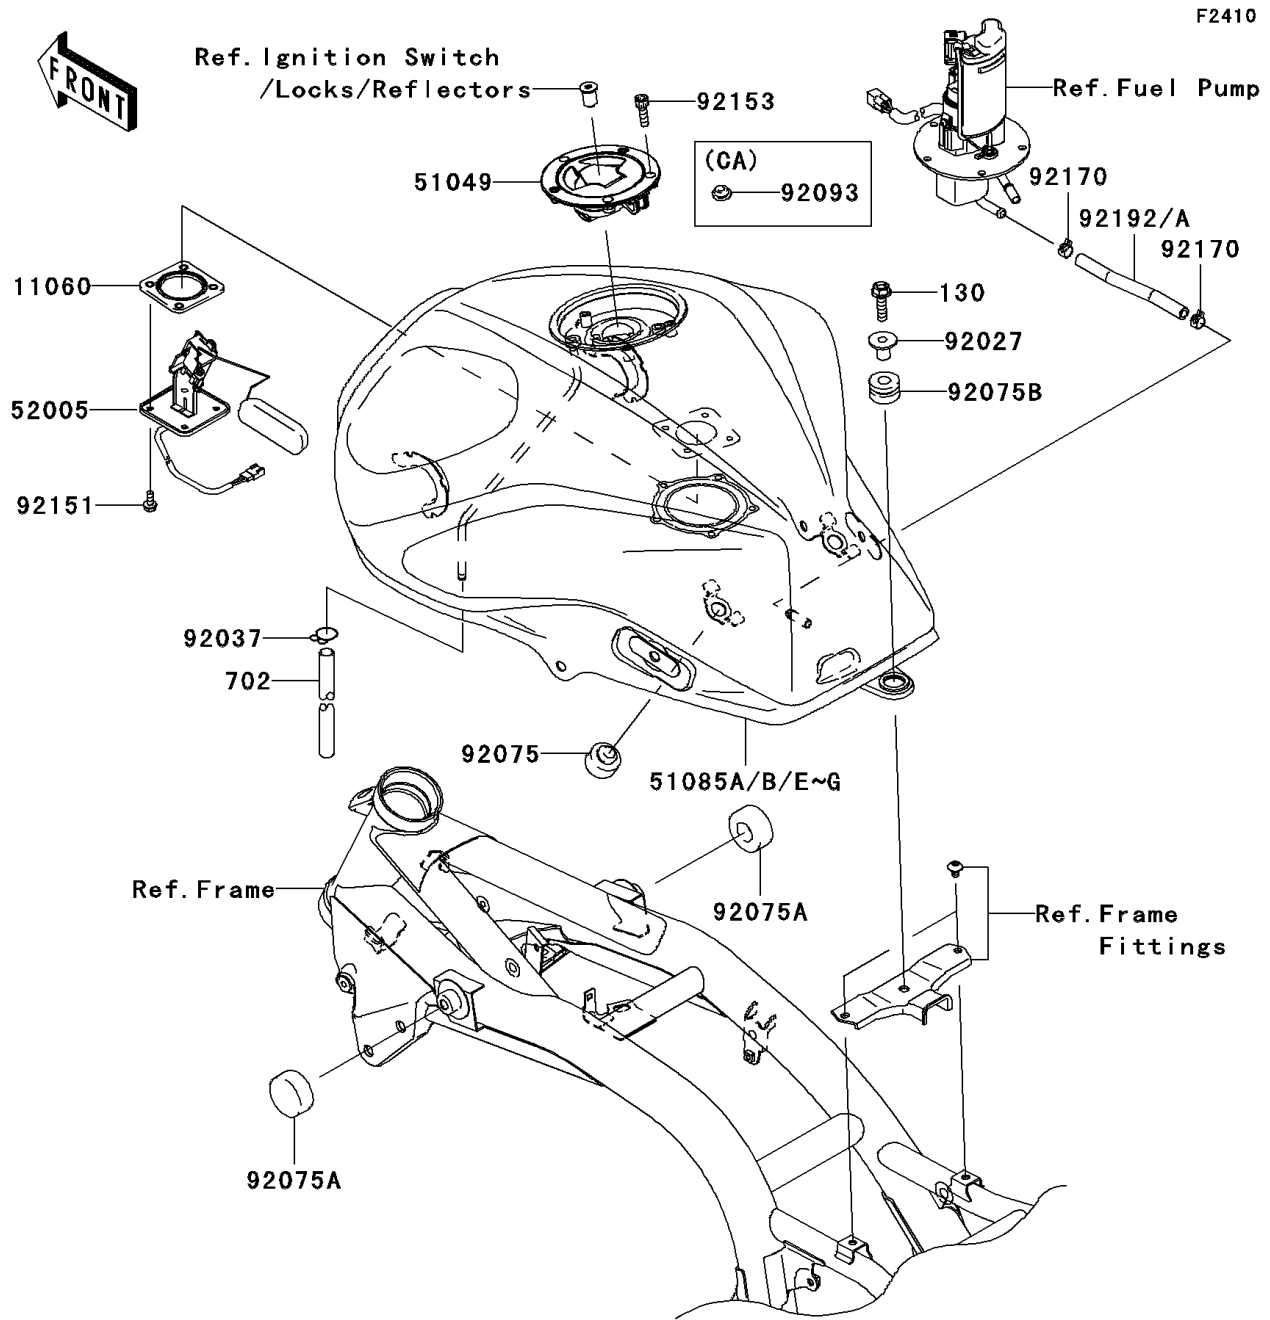

# 2008 Z1000 PARTS DIAGRAM

Fuel Tank

WD

## 2008 Z1000 PARTS LIST

### Fuel Tank

ITEM NAME	PART NUMBER	QUANTITY
BOLT-FLANGED,8X30 (Ref # 130)	130G0830	1
TUBE-RUBBER,6X9X750 (Ref # 702)	702A06750	1
GASKET,FUEL GAUGE (Ref # 11060)	11060-1952	1
CAP-TANK,FUEL (Ref # 51049)	51049-0012	1
GAUGE,FUEL (Ref # 52005)	52005-0025	1
COLLAR,L=19.3 (Ref # 92027)	92027-1780	1
CLAMP,TUBE (Ref # 92037)	92037-010	1
DAMPER (Ref # 92075)	92075-015	2
DAMPER,FUEL TANK (Ref # 92075A)	92075-101	2
DAMPER (Ref # 92075B)	92075-1736	1
BOLT,5X12 (Ref # 92151)	92151-1599	4
BOLT,SOCKET,5X16 (Ref # 92153)	92153-1616	3
CLAMP (Ref # 92170)	92170-1492	2
TUBE,FUEL (Ref # 92192A)	92192-0593	1
TANK-COMP-FUEL,P.C.WHITE (Ref # 51085E)	51085-5320-667	1
TANK-COMP-FUEL,L.GREEN (Ref # 51085F)	51085-5320-777	1
TANK-COMP-FUEL,P.C.WHITE (Ref # 51085G)	51085-5322-667	1
SEAL,FUEL TANK CAP (Ref # 92093)	92093-1030	1