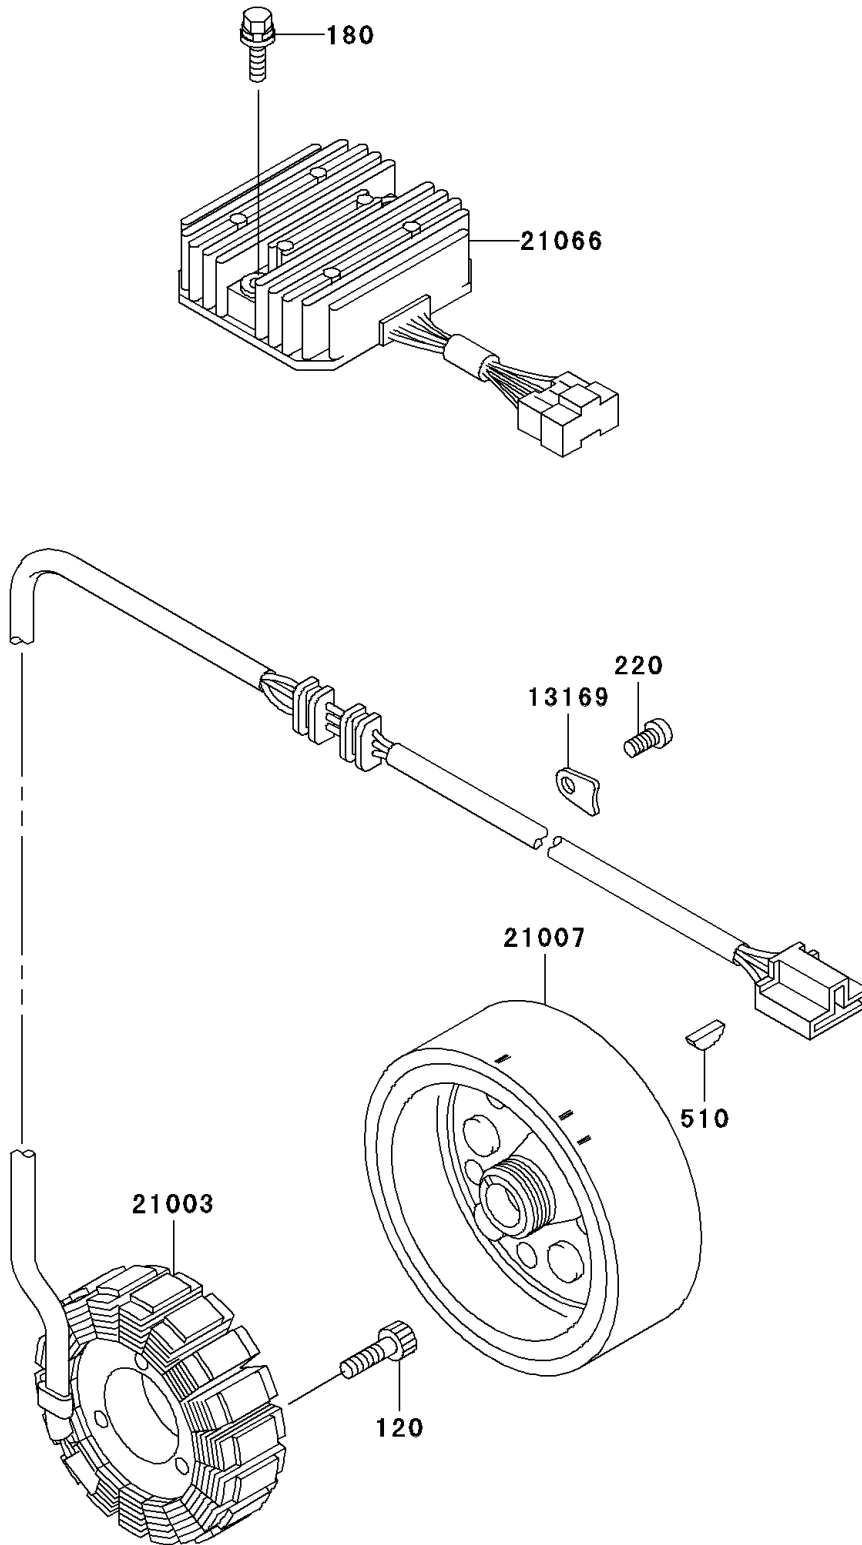

1998 Prairie 400 4X4 PARTS DIAGRAM

Generator

E1810

1998 Prairie 400 4X4 PARTS LIST

Generator

ITEM NAME	PART NUMBER	QUANTITY
BOLT-SOCKET,6X30 (Ref # 120)	120P0630	3
BOLT-UPSET-WS (Ref # 180)	180D0630	2
SCREW-PAN-CROS,6X10 (Ref # 220)	220B0610	1
KEY-WOODRUFF (Ref # 510)	510A4200	1
PLATE,HARNESS (Ref # 13169)	13169-1788	1
STATOR (Ref # 21003)	21003-1300	1
ROTOR,GENERATOR (Ref # 21007)	21007-1306	1
REGULATOR-VOLTAGE (Ref # 21066)	21066-1078	1