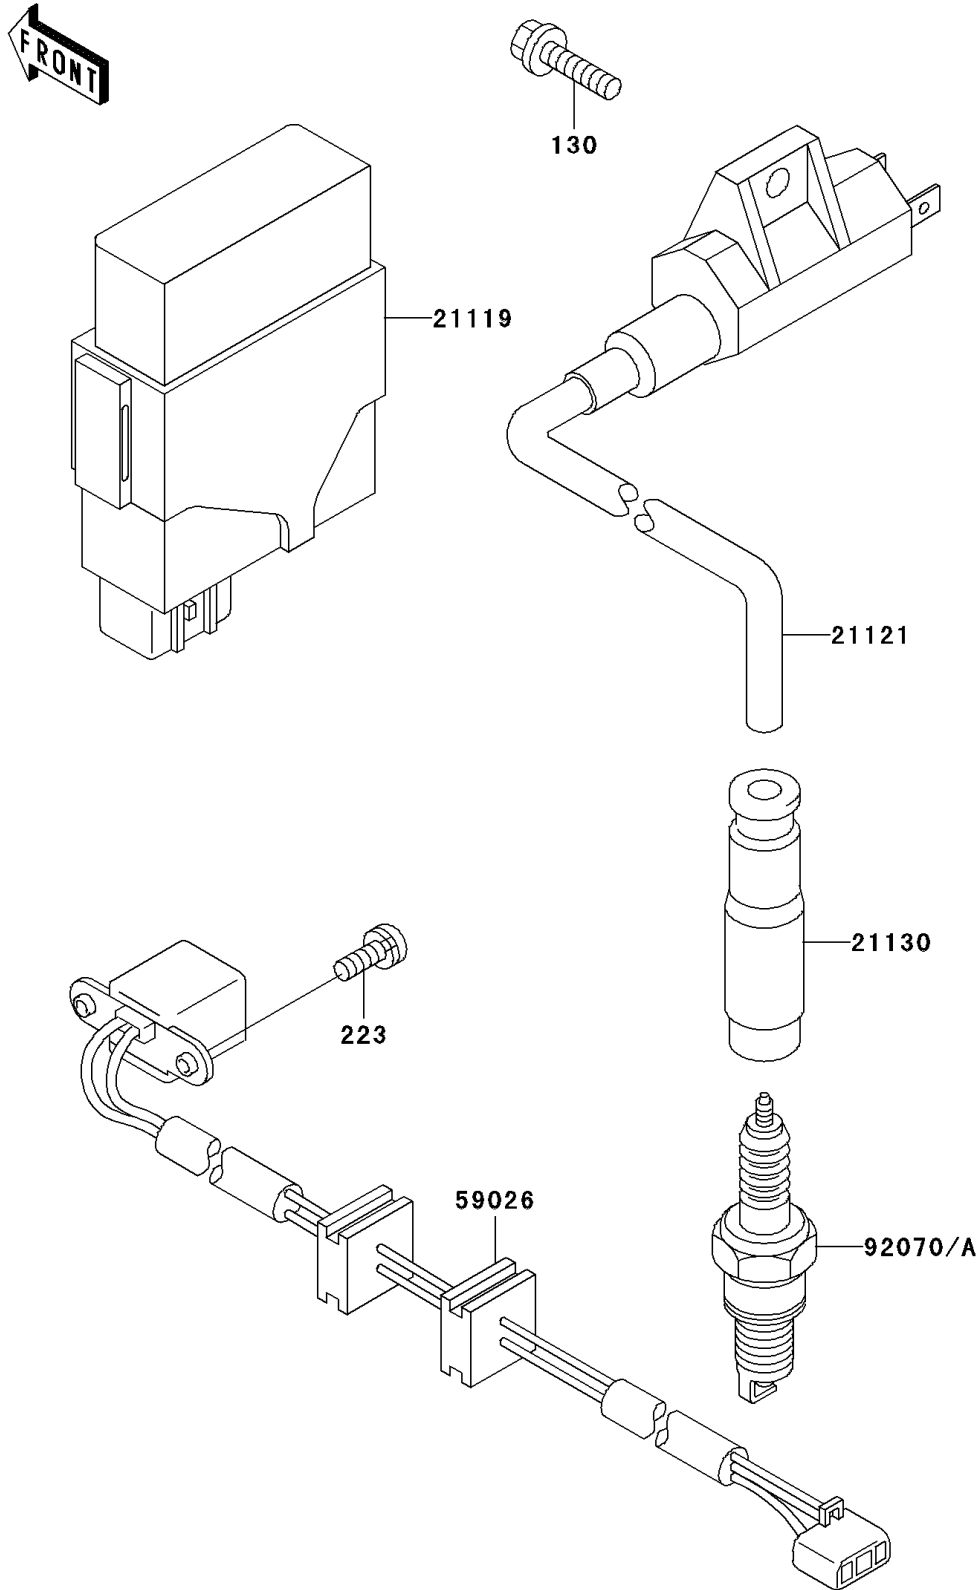

# 1997 Prairie 400 4X4 PARTS DIAGRAM

Ignition System

E1830

# 1997 Prairie 400 4X4 PARTS LIST

## Ignition System

ITEM NAME	PART NUMBER	QUANTITY
BOLT-FLANGED (Ref # 130)	130D0616	1
SCREW-PAN-WS-CROS (Ref # 223)	223B0514	2
IGNITER (Ref # 21119)	21119-1467	1
COIL-IGNITION (Ref # 21121)	21121-1160	1
CAP-SPARK PLUG (Ref # 21130)	21130-1071	1
COIL-PULSING (Ref # 59026)	59026-1110	1
PLUG-SPARK,DPR8EA-9(NGK) (Ref # 92070)	92070-1065	1
PLUG-SPARK,DP8EA-9(NGK) (Ref # 92070A)	92070-1066	1