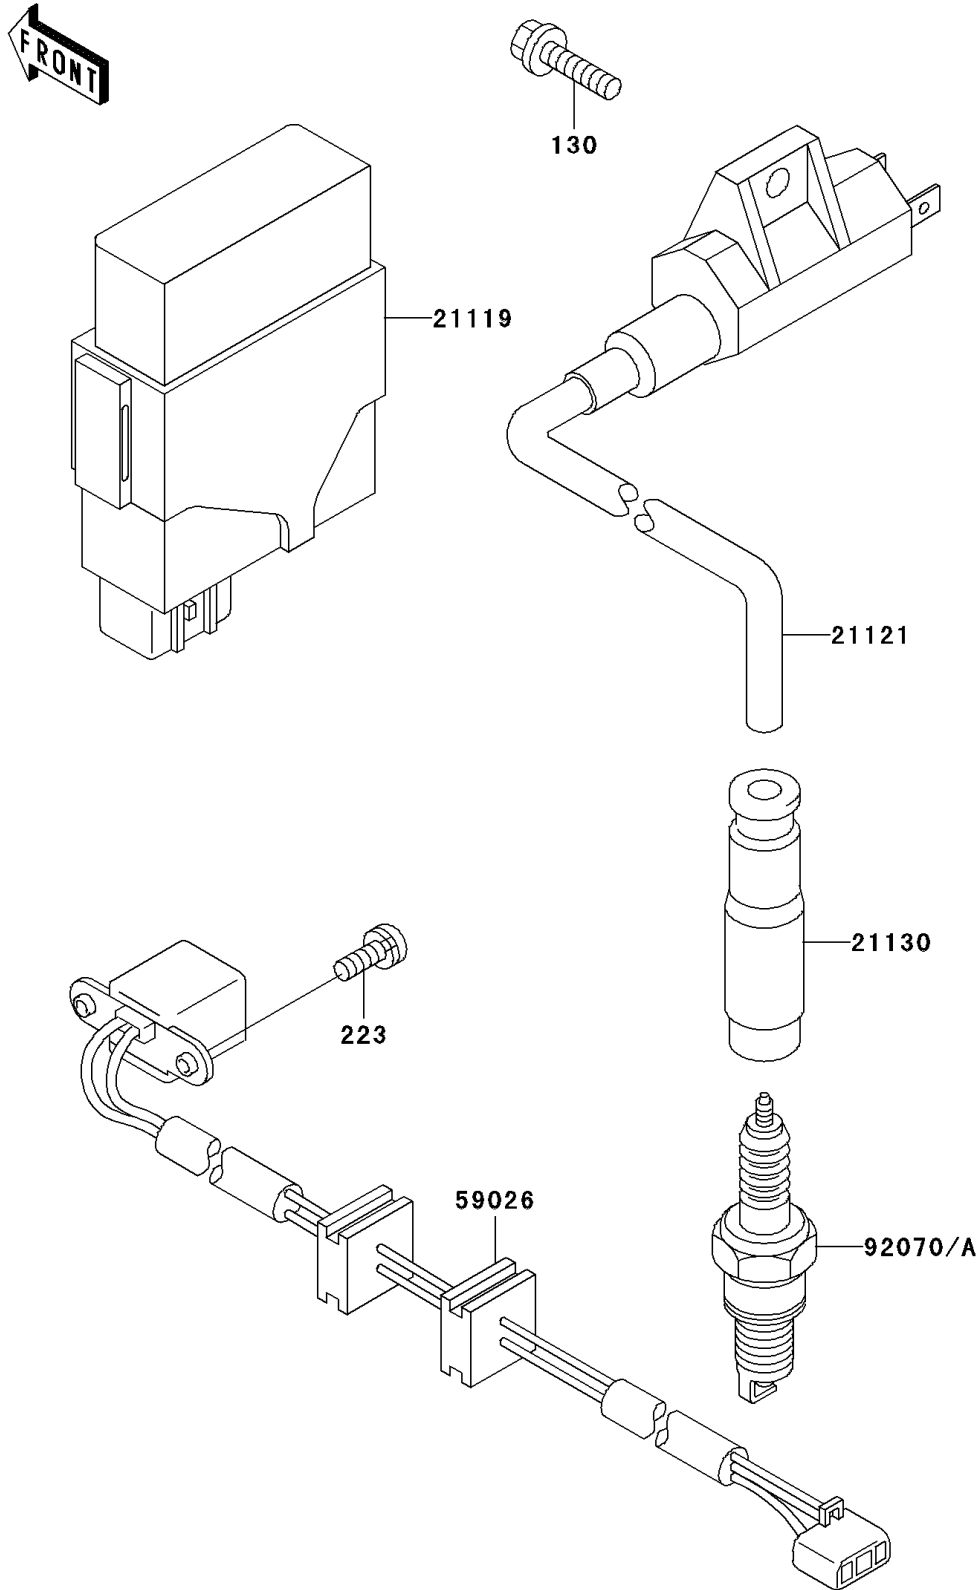

1998 Prairie 400 4X4 PARTS DIAGRAM

Ignition System

E1830

1998 Prairie 400 4X4 PARTS LIST

Ignition System

ITEM NAME	PART NUMBER	QUANTITY
BOLT-FLANGED (Ref # 130)	130D0616	1
SCREW-PAN-WS-CROS (Ref # 223)	223B0514	2
IGNITER (Ref # 21119)	21119-1467	1
COIL-IGNITION (Ref # 21121)	21121-1160	1
CAP-SPARK PLUG (Ref # 21130)	21130-1071	1
COIL-PULSING (Ref # 59026)	59026-1110	1
PLUG-SPARK,DPR8EA-9(NGK) (Ref # 92070)	92070-1065	1
PLUG-SPARK,DP8EA-9(NGK) (Ref # 92070A)	92070-1066	1