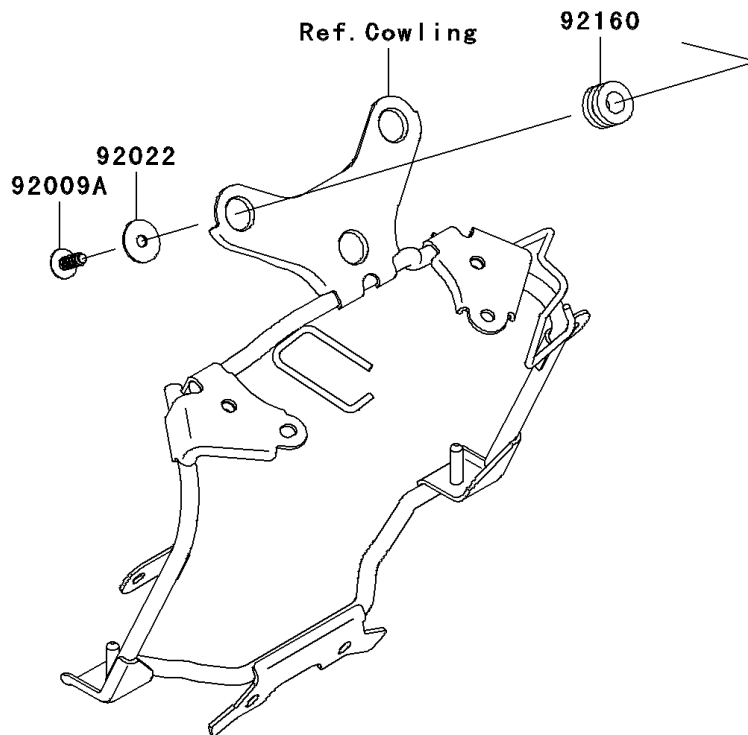

2007 Z1000 PARTS DIAGRAM

Meter(s)

F2530

2007 Z1000 PARTS LIST

Meter(s)

ITEM NAME	PART NUMBER	QUANTITY
COVER,METER,LWR (Ref # 14091)	14091-0711	1
COVER-METER CASE,UPP (Ref # 25023)	25023-0027	1
METER-ASSY,TACHO&LCD (Ref # 25031)	25031-0130	1
METER,TACHO&LCD (Ref # 28011)	28011-0072	1
SCREW,TAPPING,3X16 (Ref # 92009)	92009-1164	9
SCREW,TAPPING,5X14 (Ref # 92009A)	92009-1197	3
WASHER,5.5X20X1.2 (Ref # 92022)	92022-1405	3
DAMPER (Ref # 92160)	92160-1167	3