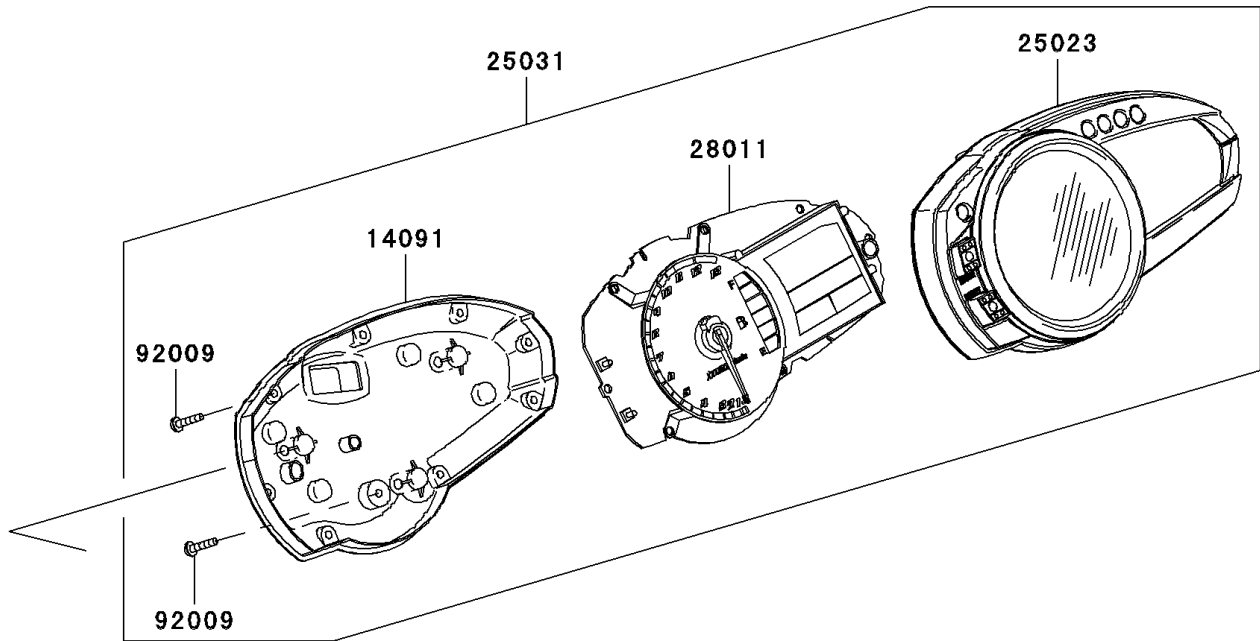

2007 Z1000 PARTS DIAGRAM

Meter(s)

F2530

2007 Z1000 PARTS LIST

Meter(s)

ITEM NAME	PART NUMBER	QUANTITY
COVER,METER,LWR (Ref # 14091)	14091-0711	1
COVER-METER CASE,UPP (Ref # 25023)	25023-0027	1
METER-ASSY,TACHO&LCD (Ref # 25031)	25031-0130	1
METER,TACHO&LCD (Ref # 28011)	28011-0072	1
SCREW,TAPPING,3X16 (Ref # 92009)	92009-1164	9
SCREW,TAPPING,5X14 (Ref # 92009A)	92009-1197	3
WASHER,5.5X20X1.2 (Ref # 92022)	92022-1405	3
DAMPER (Ref # 92160)	92160-1167	3