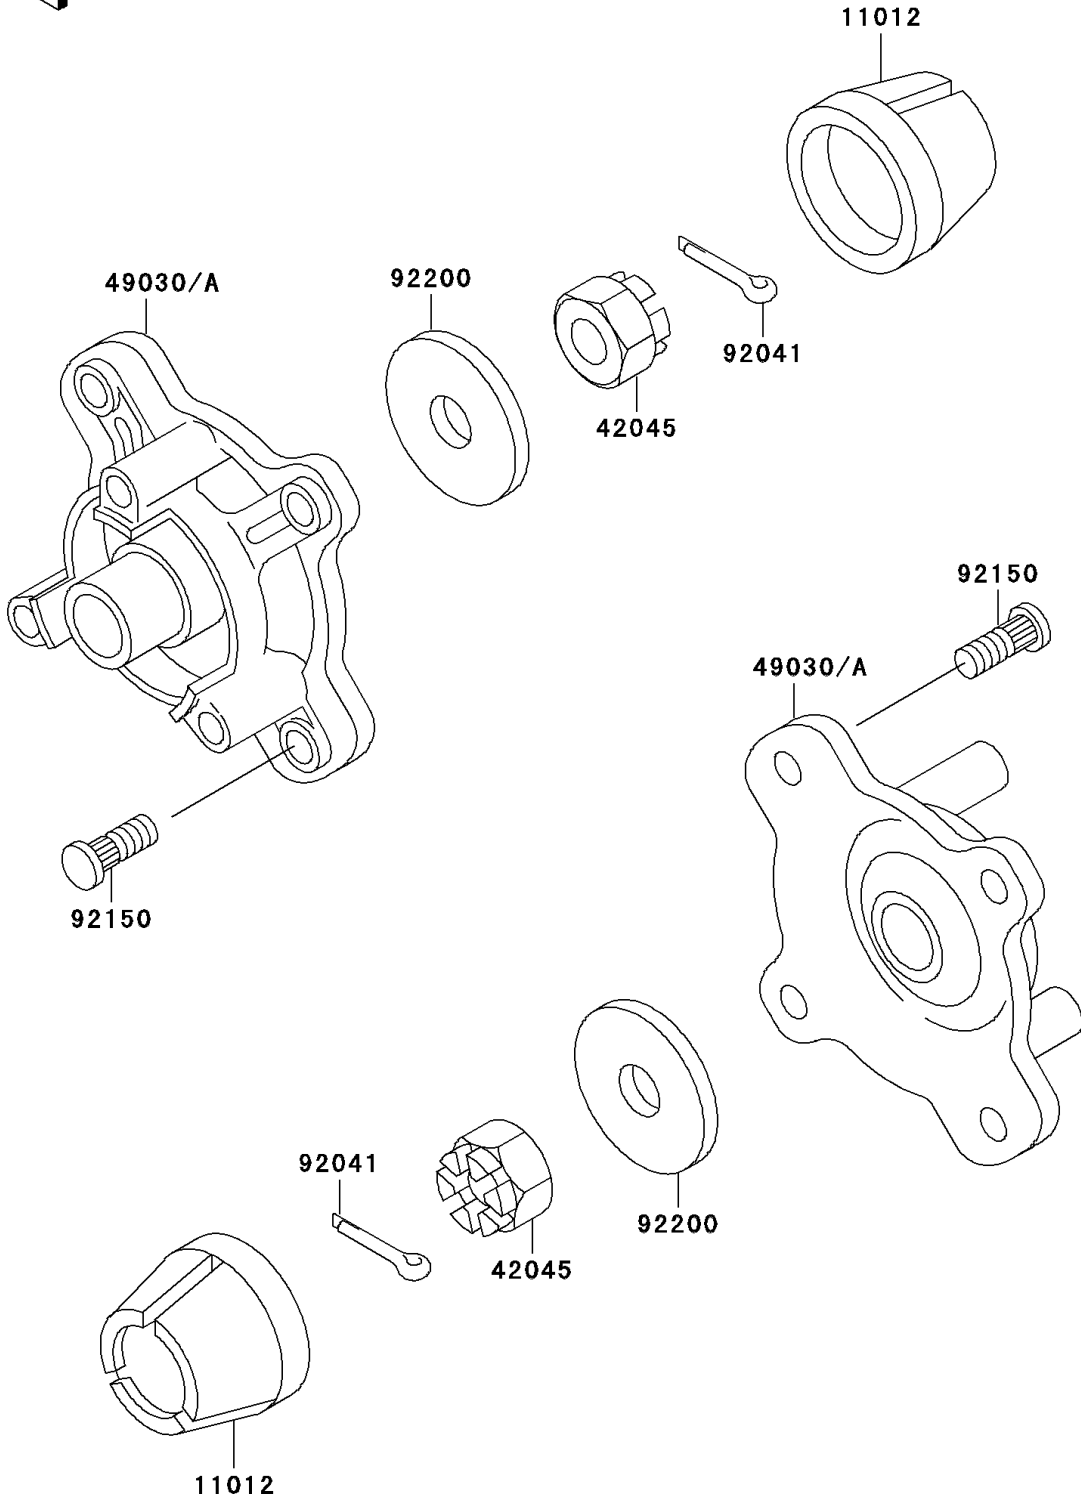

1997 Prairie 400 4X4 PARTS DIAGRAM

Front Hub

F2230

1997 Prairie 400 4X4 PARTS LIST

Front Hub

ITEM NAME	PART NUMBER	QUANTITY
CAP,WHEEL (Ref # 11012)	11012-1969	2
NUT,CASTLE,18MM (Ref # 42045)	42045-018	2
HUB,FR (Ref # 49030)	49030-1102	2
COTTER,4.0X35 (Ref # 92041)	92041-1053	2
BOLT (Ref # 92150)	92150-1289	8
WASHER,18.5X52X4.5 (Ref # 92200)	92200-1139	2