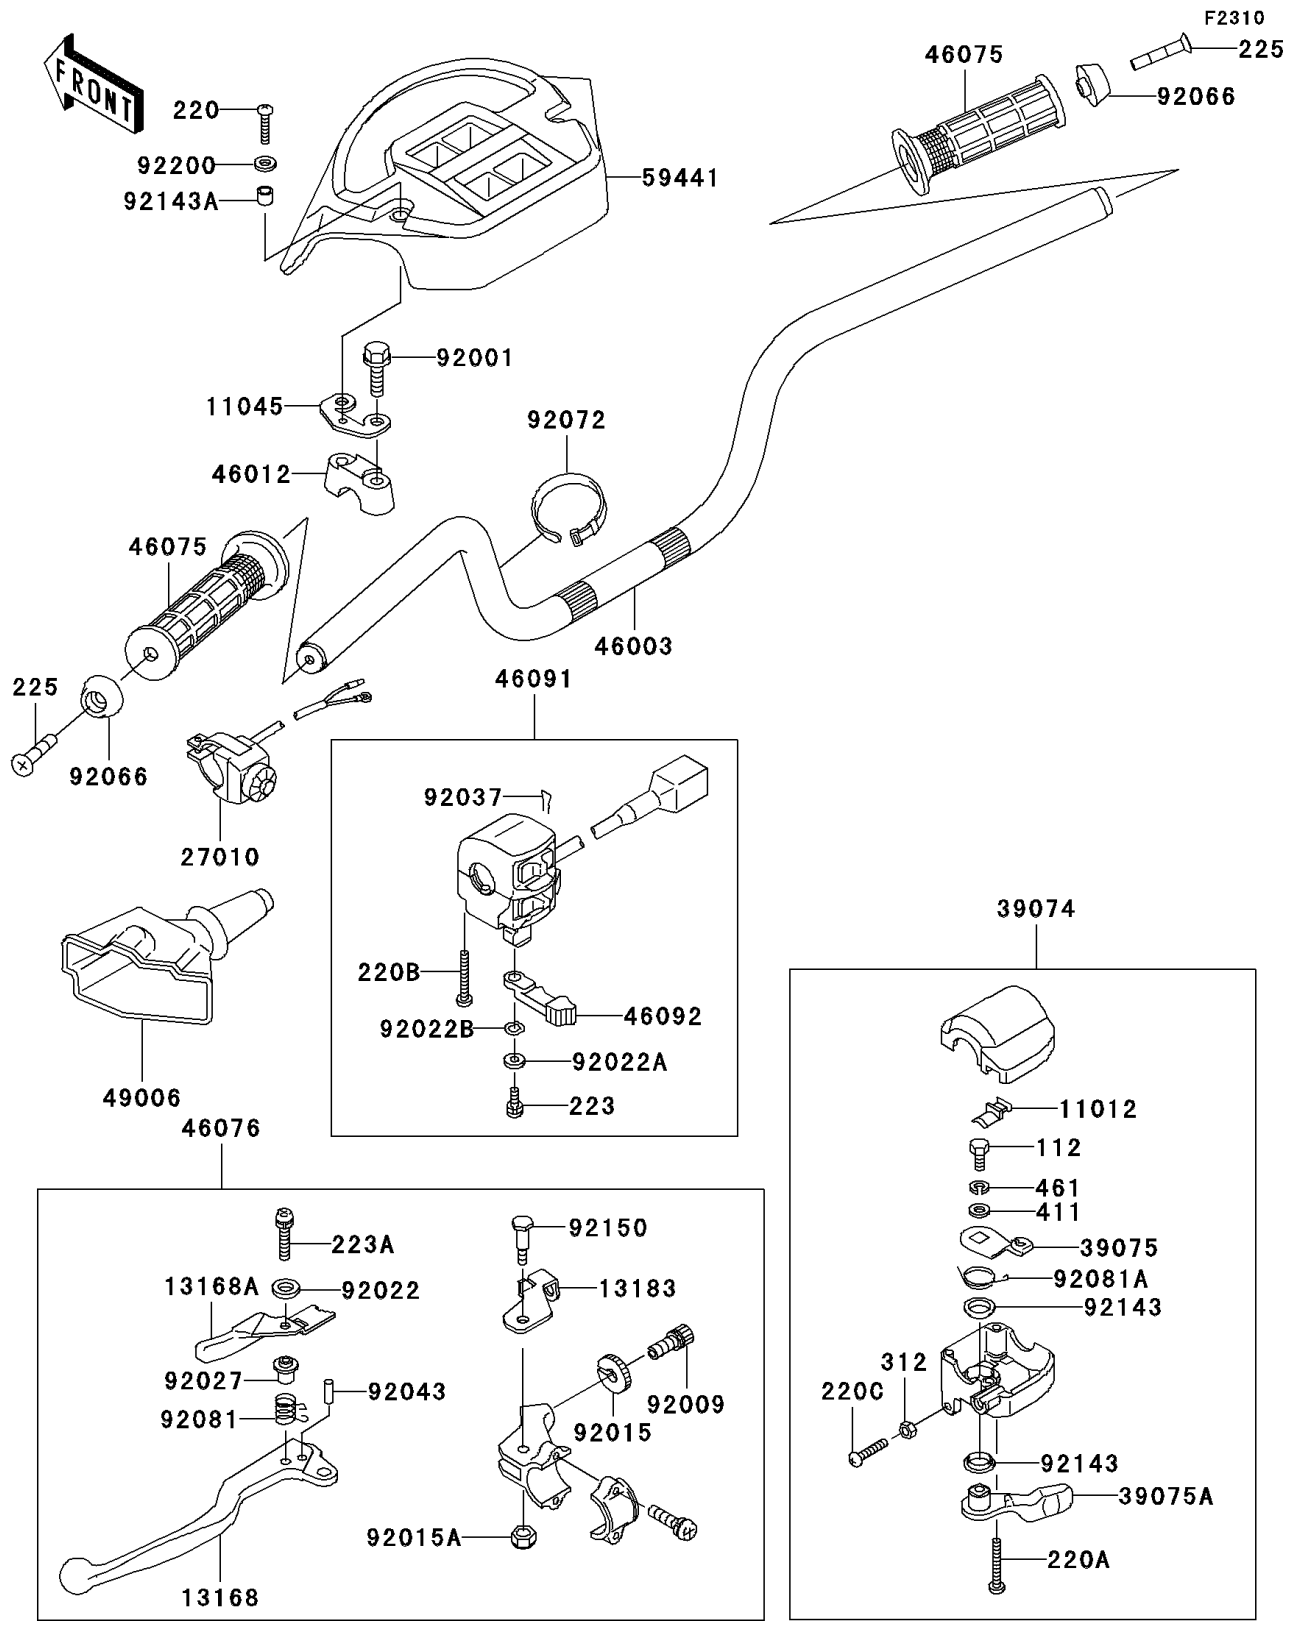

# 1998 Prairie 400 4X4 PARTS DIAGRAM

Handlebar

## Handlebar

ITEM NAME	PART NUMBER	QUANTITY
BOLT-UPSET (Ref # 112)	112D0614	1
SCREW-PAN-CROS (Ref # 220)	220C0416	2
SCREW-PAN-CROS (Ref # 220A)	220C0530	2
SCREW-PAN-CROS (Ref # 220B)	220C0535	2
SCREW-PAN-CROS,6X30,BLACK (Ref # 220C)	220C0630	1
CAP (Ref # 11012)	11012-1425	1
BRACKET,HANDLE COVER (Ref # 11045)	11045-1925	2
LEVER (Ref # 13168)	13168-1449	1
LEVER,LOCK (Ref # 13168A)	13168-1450	1
PLATE,LOCK (Ref # 13183)	13183-1609	1
SWITCH,LIMITTER (Ref # 27010)	27010-1363	1
LEVER-ASSY-THROTTLE (Ref # 39074)	39074-1055	1
LEVER-THROTTLE,ARM (Ref # 39075)	39075-1054	1
LEVER-THROTTLE (Ref # 39075A)	39075-1059	1
HANDLE (Ref # 46003)	46003-1452	1
HOLDER-HANDLE (Ref # 46012)	46012-1168	2
GRIP (Ref # 46075)	46075-1056	2
LEVER-ASSY-GRIP,LH (Ref # 46076)	46076-1178	1
HOUSING-ASSY-CONTROL,LH (Ref # 46091)	46091-1462	1
LEVER-GRIP,CHOKE (Ref # 46092)	46092-1149	1
BOOT,CLUTCH LEVER (Ref # 49006)	49006-1057	1
COVER-HANDLE (Ref # 59441)	59441-1119	1
BOLT,FLANGED,8X58 (Ref # 92001)	92001-1005	4
SCREW,CABLE ADJUST,8MM (Ref # 92009)	92009-1435	1
NUT,CABLE ADJUST LOCK,8MM (Ref # 92015)	92015-1596	1
NUT (Ref # 92015A)	92015-1829	1
WASHER,4MM (Ref # 92022)	92022-1647	1
WASHER,5MM (Ref # 92022A)	92022-1837	1
WASHER,WAVE,5MM (Ref # 92022B)	92022-1838	1