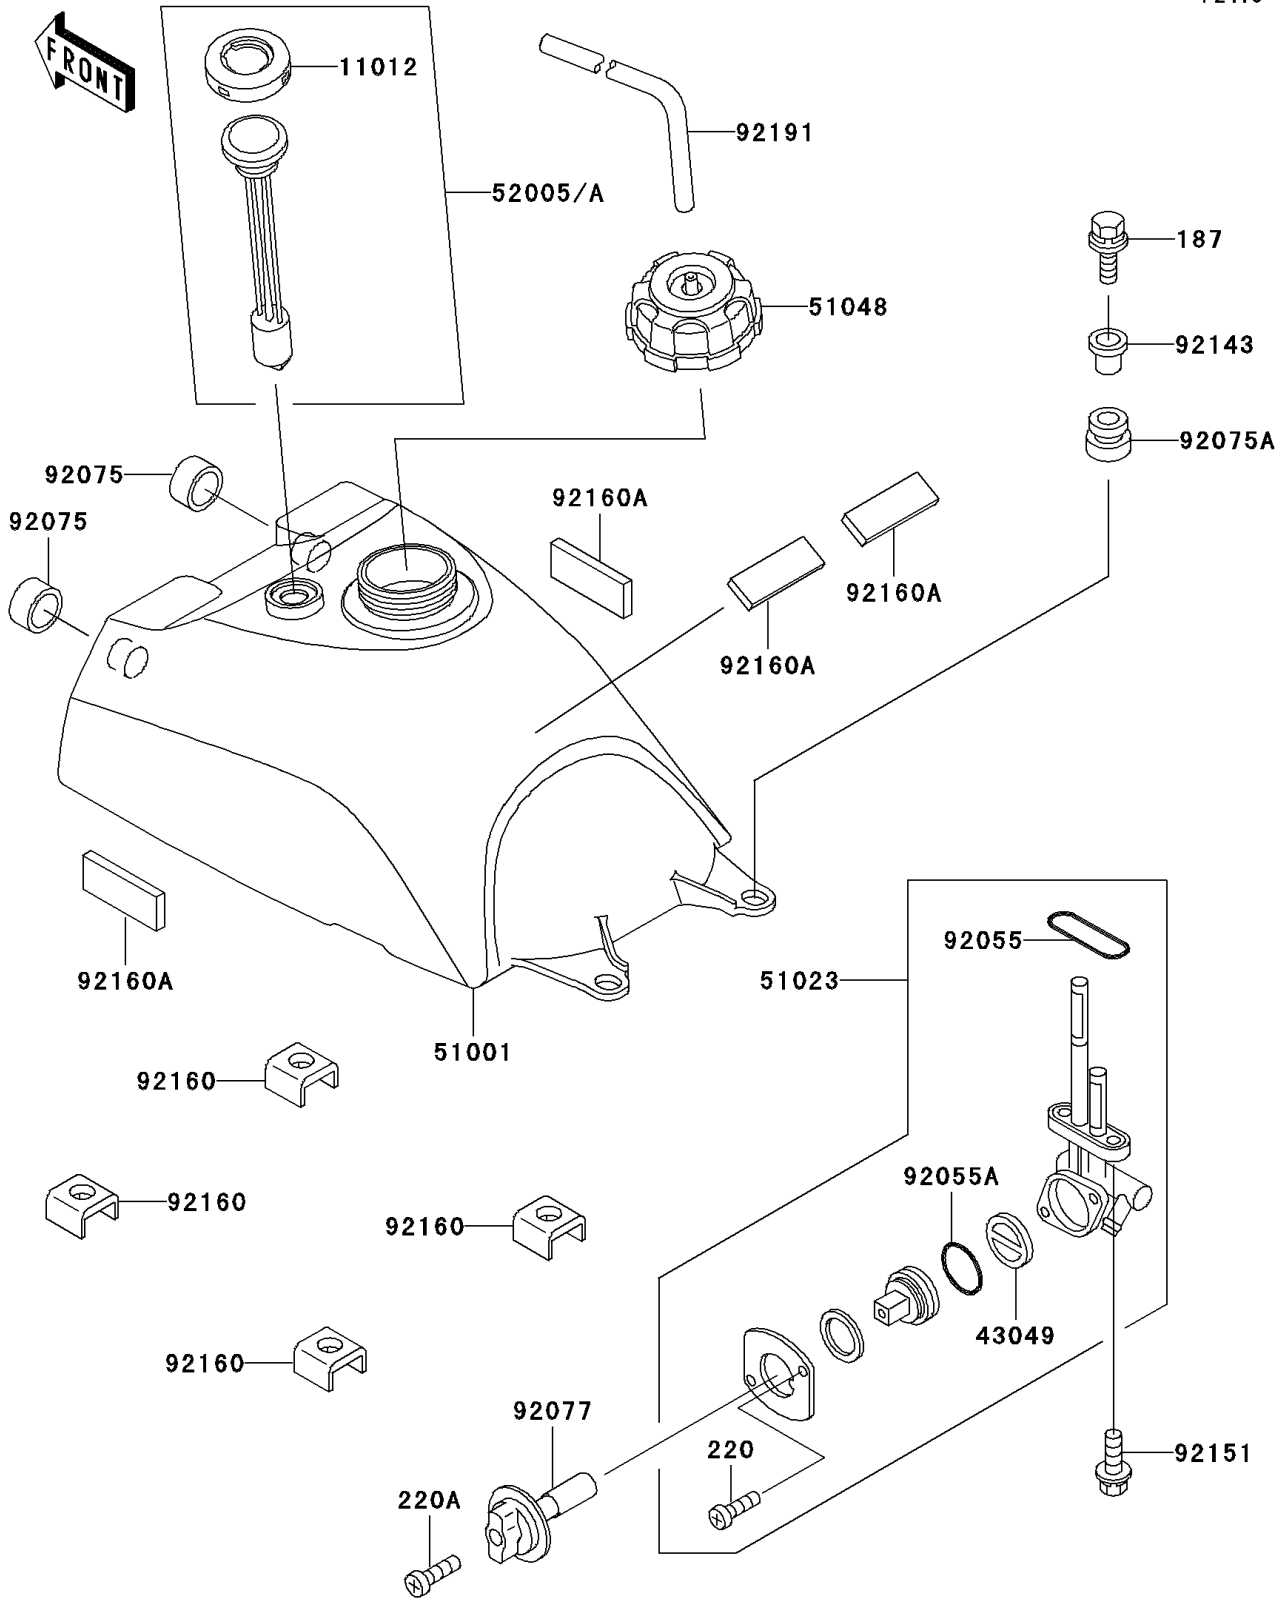

# 1997 Prairie 400 4X4 PARTS DIAGRAM

Fuel Tank

F2410

# 1997 Prairie 400 4X4 PARTS LIST

## Fuel Tank

ITEM NAME	PART NUMBER	QUANTITY
BOLT-UPSET-WSP (Ref # 187)	187G0635	2
SCREW-PAN-CROS (Ref # 220)	220B0308	2
SCREW-PAN-CROS,4X25,BLACK (Ref # 220A)	220C0425	1
CAP,FUEL GAUGE (Ref # 11012)	11012-1627	1
PACKING,TAP VALVE (Ref # 43049)	43049-1066	1
TANK-COMP-FUEL (Ref # 51001)	51001-1500	1
TAP-ASSY,FUEL (Ref # 51023)	51023-1224	1
CAP-ASSY-TANK,FUEL (Ref # 51048)	51048-1090	1
GAUGE,FUEL (Ref # 52005)	52005-1086	1
RING-O,FUEL TAP PACKING (Ref # 92055)	92055-1112	1
RING-O,TAP LEVER (Ref # 92055A)	92055-1419	1
DAMPER,FUEL TANK (Ref # 92075)	92075-1716	2
DAMPER (Ref # 92075A)	92075-1787	2
KNOB,FUEL TAP (Ref # 92077)	92077-1098	1
COLLAR,L=19.6 (Ref # 92143)	92143-1100	2
BOLT,6X14 (Ref # 92151)	92151-1198	2
DAMPER (Ref # 92160)	92160-1773	4
DAMPER (Ref # 92160A)	92160-1834	4
TUBE,5X9.4X450 (Ref # 92191)	92191-1107	1