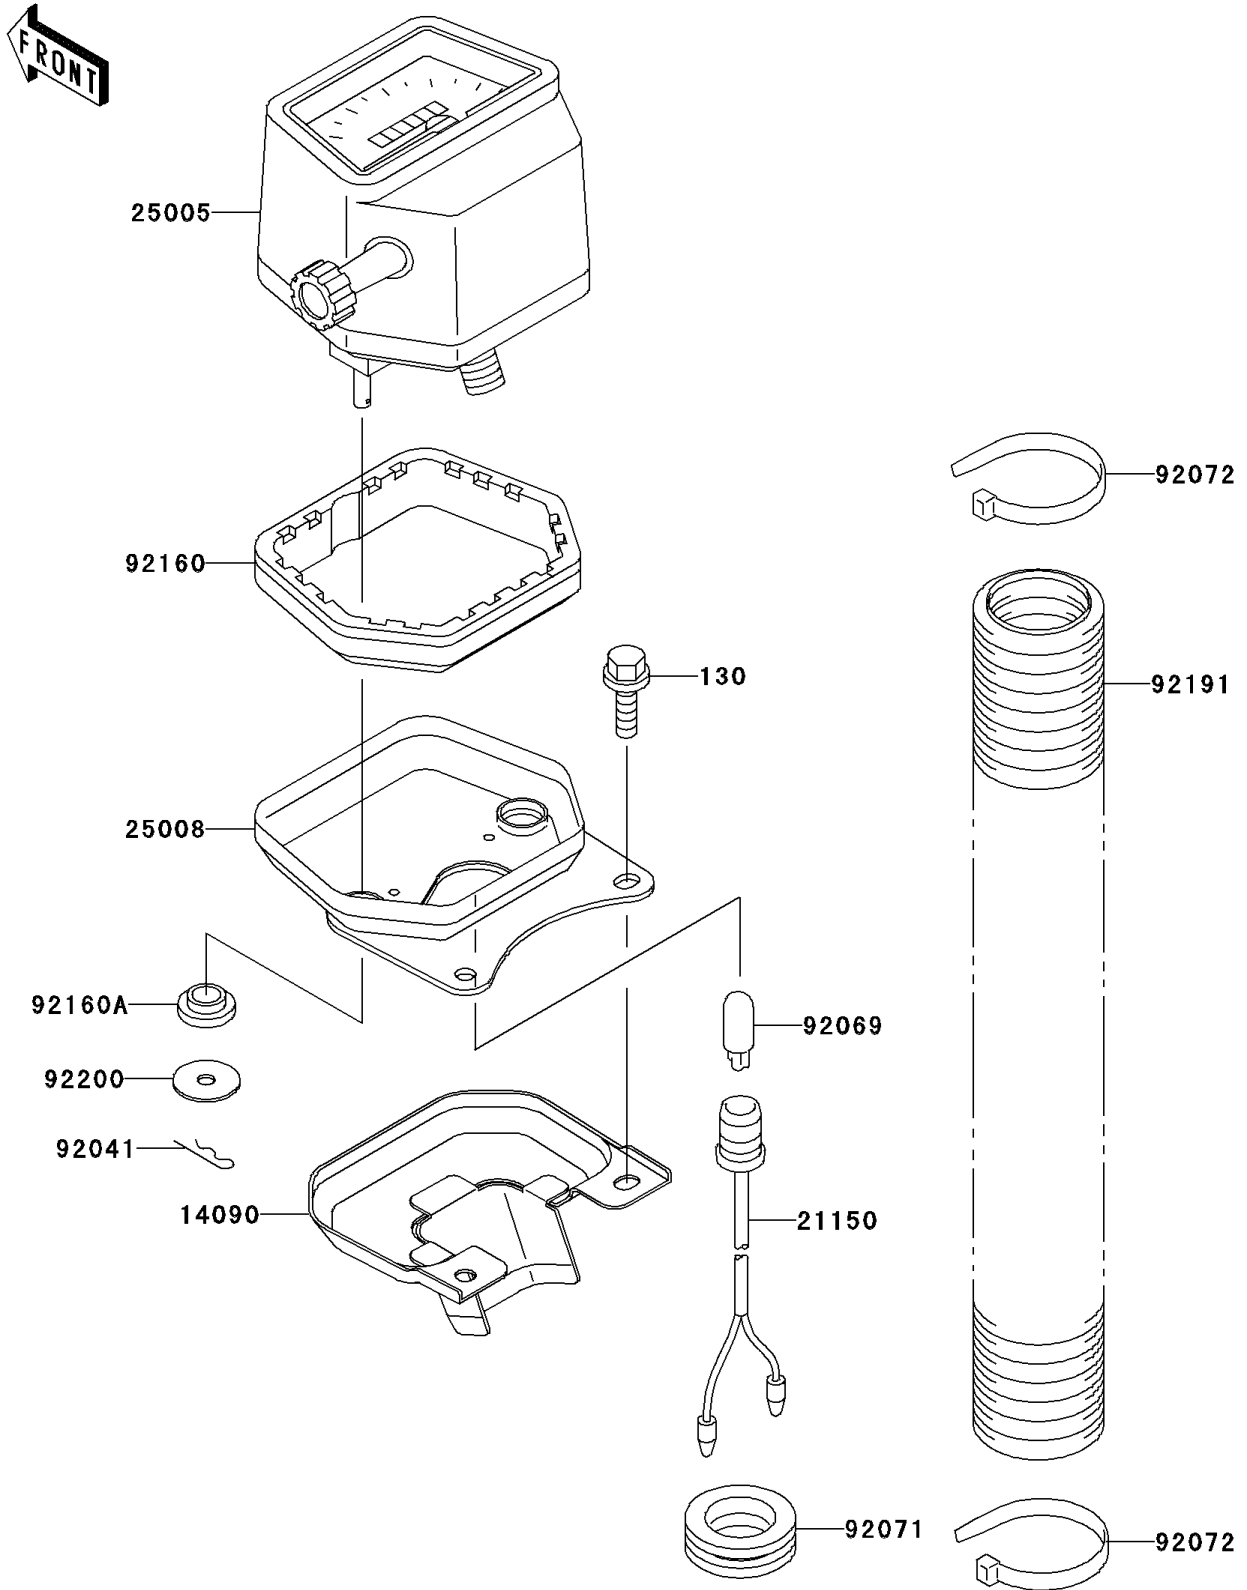

# 1998 Prairie 400 4X4 PARTS DIAGRAM

Meter(s)

F2530

# 1998 Prairie 400 4X4 PARTS LIST

Meter(s)

ITEM NAME	PART NUMBER	QUANTITY
BOLT-FLANGED (Ref # 130)	130J0612	2
COVER (Ref # 14090)	14090-1797	1
CORD-ASSY,SPEEDOMETER (Ref # 21150)	21150-1058	1
SPEEDOMETER,KPH (Ref # 25005)	25005-1625	1
BRACKET-METER (Ref # 25008)	25008-1217	1
COTTER (Ref # 92041)	92041-006	2
BULB,12V 3.4W (Ref # 92069)	92069-1007	1
GROMMET,AIR FILTER (Ref # 92071)	92071-1042	1
BAND,L=188 (Ref # 92072)	92072-1239	2
DAMPER,SPEEDOMETER (Ref # 92160)	92160-1783	1
DAMPER (Ref # 92160A)	92160-1784	2
TUBE (Ref # 92191)	92191-1135	1
WASHER,5.2X20X1 (Ref # 92200)	92200-1332	2