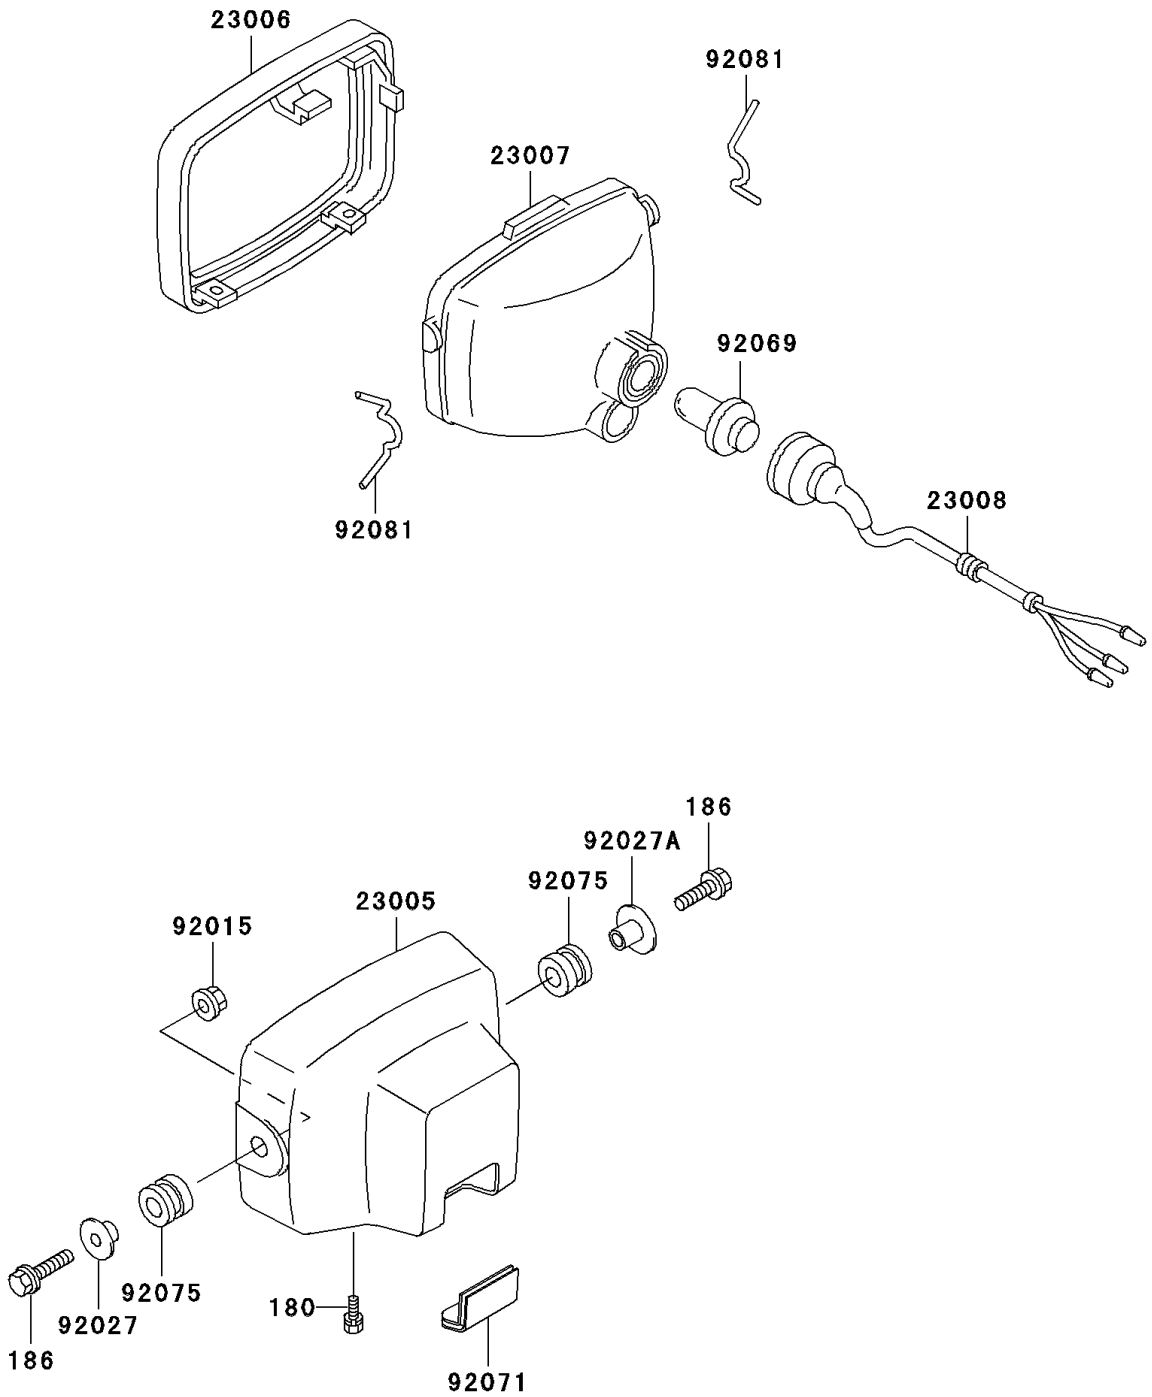

# 1997 Prairie 400 4X4 PARTS DIAGRAM

Headlight(s)

F2710

# 1997 Prairie 400 4X4 PARTS LIST

## Headlight(s)

ITEM NAME	PART NUMBER	QUANTITY
BOLT-UPSET-WS (Ref # 180)	180C0512	4
BOLT-UPSET-WP (Ref # 186)	186B0630	4
BODY-COMP-HEAD LAMP,BLACK (Ref # 23005)	23005-1018-6Z	2
RIM-LAMP (Ref # 23006)	23006-1058	2
LENS-COMP,HEAD LAMP (Ref # 23007)	23007-1274	2
SOCKET-ASSY,HEAD LAMP (Ref # 23008)	23008-1357	2
NUT,FLANGED,6MM (Ref # 92015)	92015-1367	2
COLLAR,L=9.6 (Ref # 92027)	92027-1045	2
COLLAR,L=13.1 (Ref # 92027A)	92027-251	2
BULB,12V 25/25W (Ref # 92069)	92069-1010	2
GROMMET,HEAD LAMP (Ref # 92071)	92071-1205	2
DAMPER (Ref # 92075)	92075-277	4
SPRING (Ref # 92081)	92081-1421	4