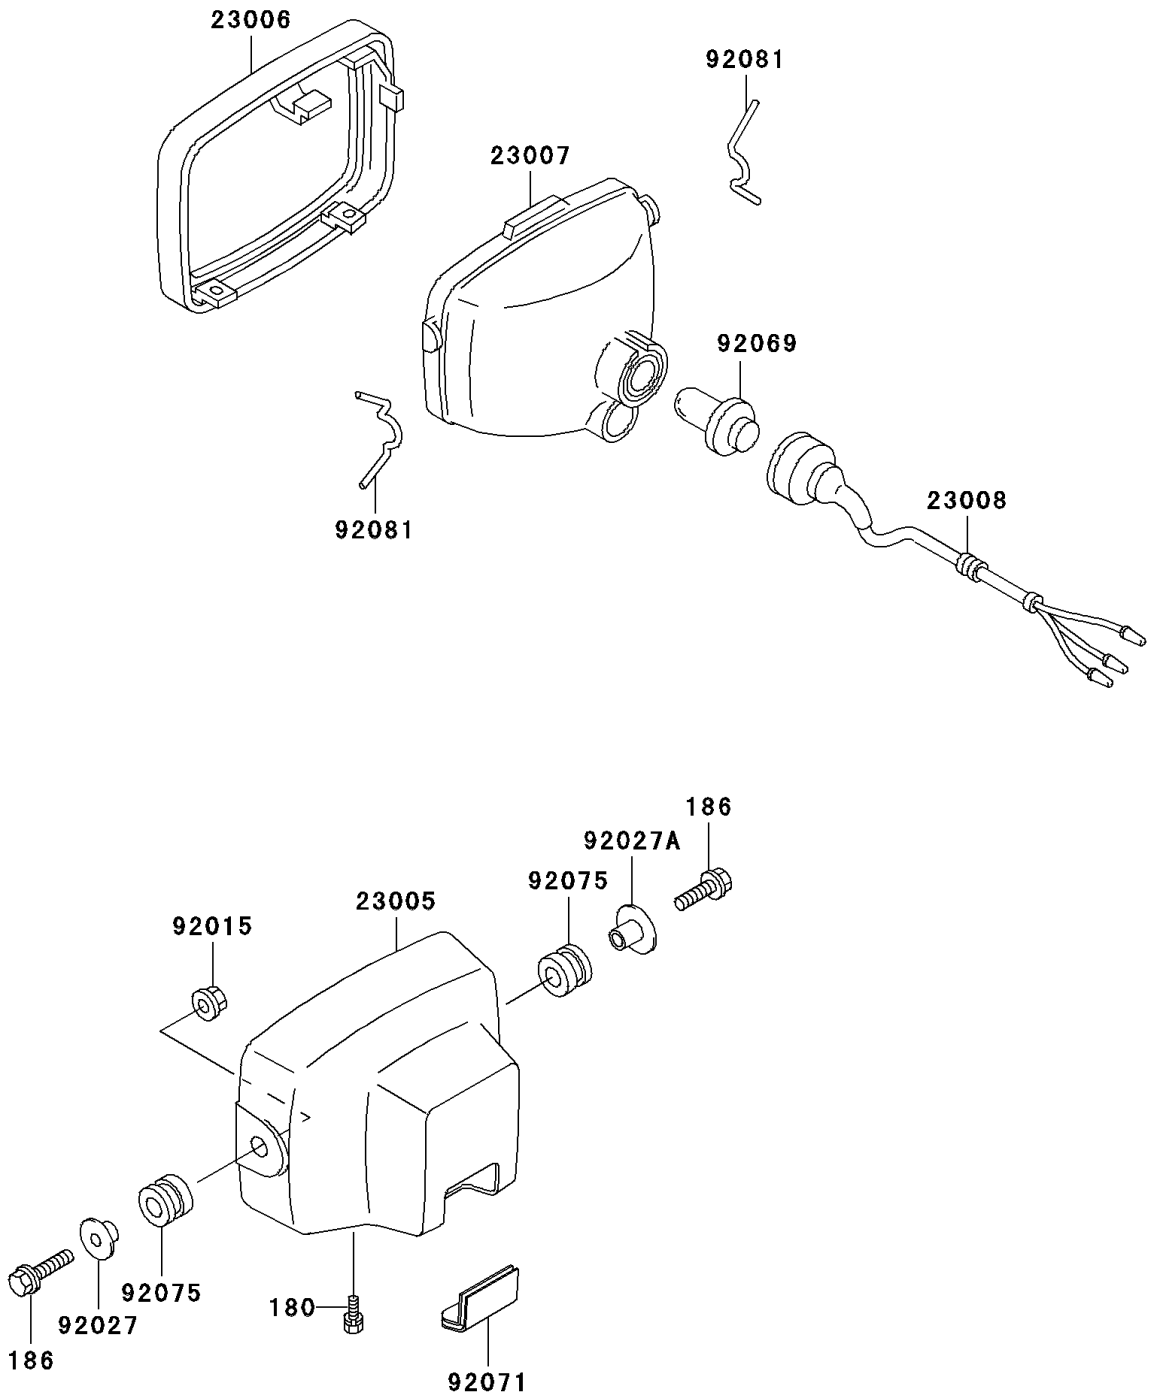

1998 Prairie 400 4X4 PARTS DIAGRAM

Headlight(s)

F2710

1998 Prairie 400 4X4 PARTS LIST

Headlight(s)

ITEM NAME	PART NUMBER	QUANTITY
BOLT-UPSET-WS (Ref # 180)	180C0512	4
BOLT-UPSET-WP (Ref # 186)	186B0630	4
BODY-COMP-HEAD LAMP,BLACK (Ref # 23005)	23005-1018-6Z	2
RIM-LAMP (Ref # 23006)	23006-1058	2
LENS-COMP,HEAD LAMP (Ref # 23007)	23007-1274	2
SOCKET-ASSY,HEAD LAMP (Ref # 23008)	23008-1357	2
NUT,FLANGED,6MM (Ref # 92015)	92015-1367	2
COLLAR,L=9.6 (Ref # 92027)	92027-1045	2
COLLAR,L=13.1 (Ref # 92027A)	92027-251	2
BULB,12V 25/25W (Ref # 92069)	92069-1010	2
GROMMET,HEAD LAMP (Ref # 92071)	92071-1205	2
DAMPER (Ref # 92075)	92075-277	4
SPRING (Ref # 92081)	92081-1421	4