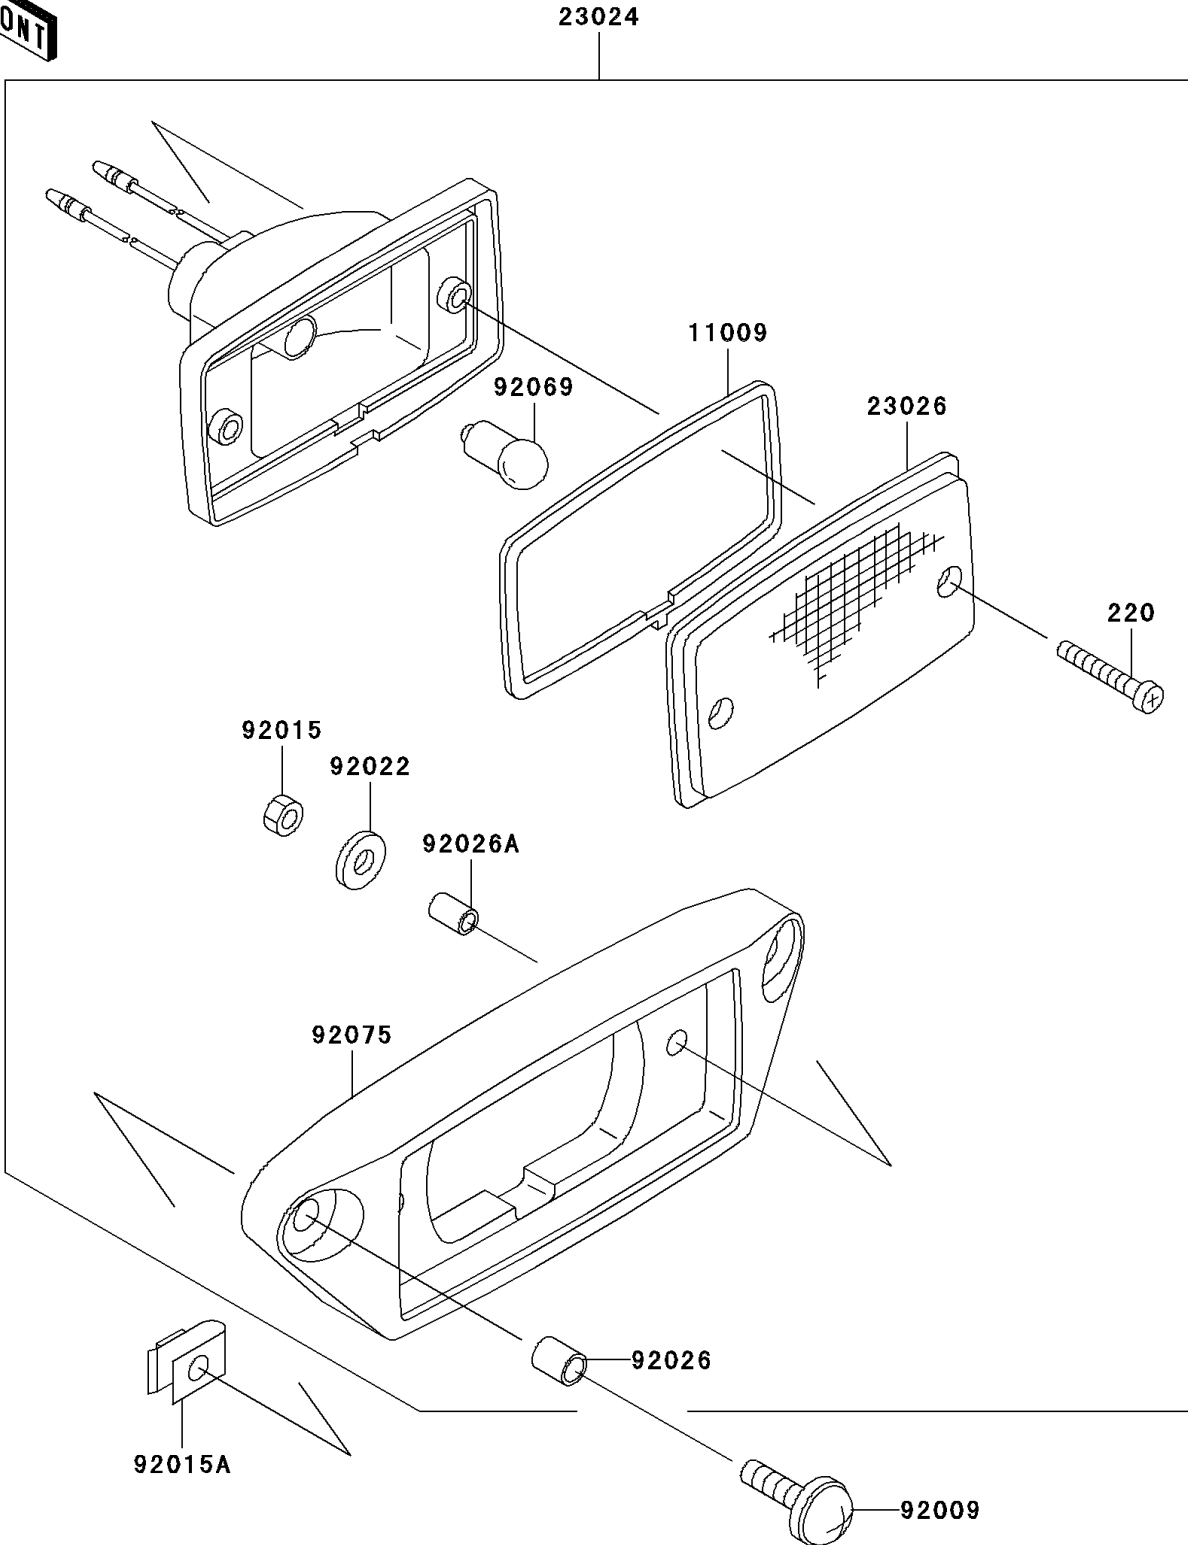

# 1997 Prairie 400 4X4 PARTS DIAGRAM

Taillight(s)

F2720

## 1997 Prairie 400 4X4 PARTS LIST

### Taillight(s)

ITEM NAME	PART NUMBER	QUANTITY
SCREW-PAN-CROS (Ref # 220)	220B0430	2
GASKET,TAIL LAMP (Ref # 11009)	11009-4004	1
LAMP-ASSY-TAIL (Ref # 23024)	23024-1123	1
LENS,TAIL LAMP (Ref # 23026)	23026-4003	1
SCREW,6X22,BLACK (Ref # 92009)	92009-1256	2
NUT,4MM (Ref # 92015)	92015-1550	2
NUT,CLIP,6MM (Ref # 92015A)	92015-1904	2
WASHER,PLAIN,4MM (Ref # 92022)	92022-1762	2
SPACER,6.3X8.3X10 (Ref # 92026)	92026-1260	2
SPACER,4.5X6.5X10 (Ref # 92026A)	92026-1261	2
BULB,12V 8W (Ref # 92069)	92069-1012	1
DAMPER,TAIL LAMP (Ref # 92075)	92075-1782	1