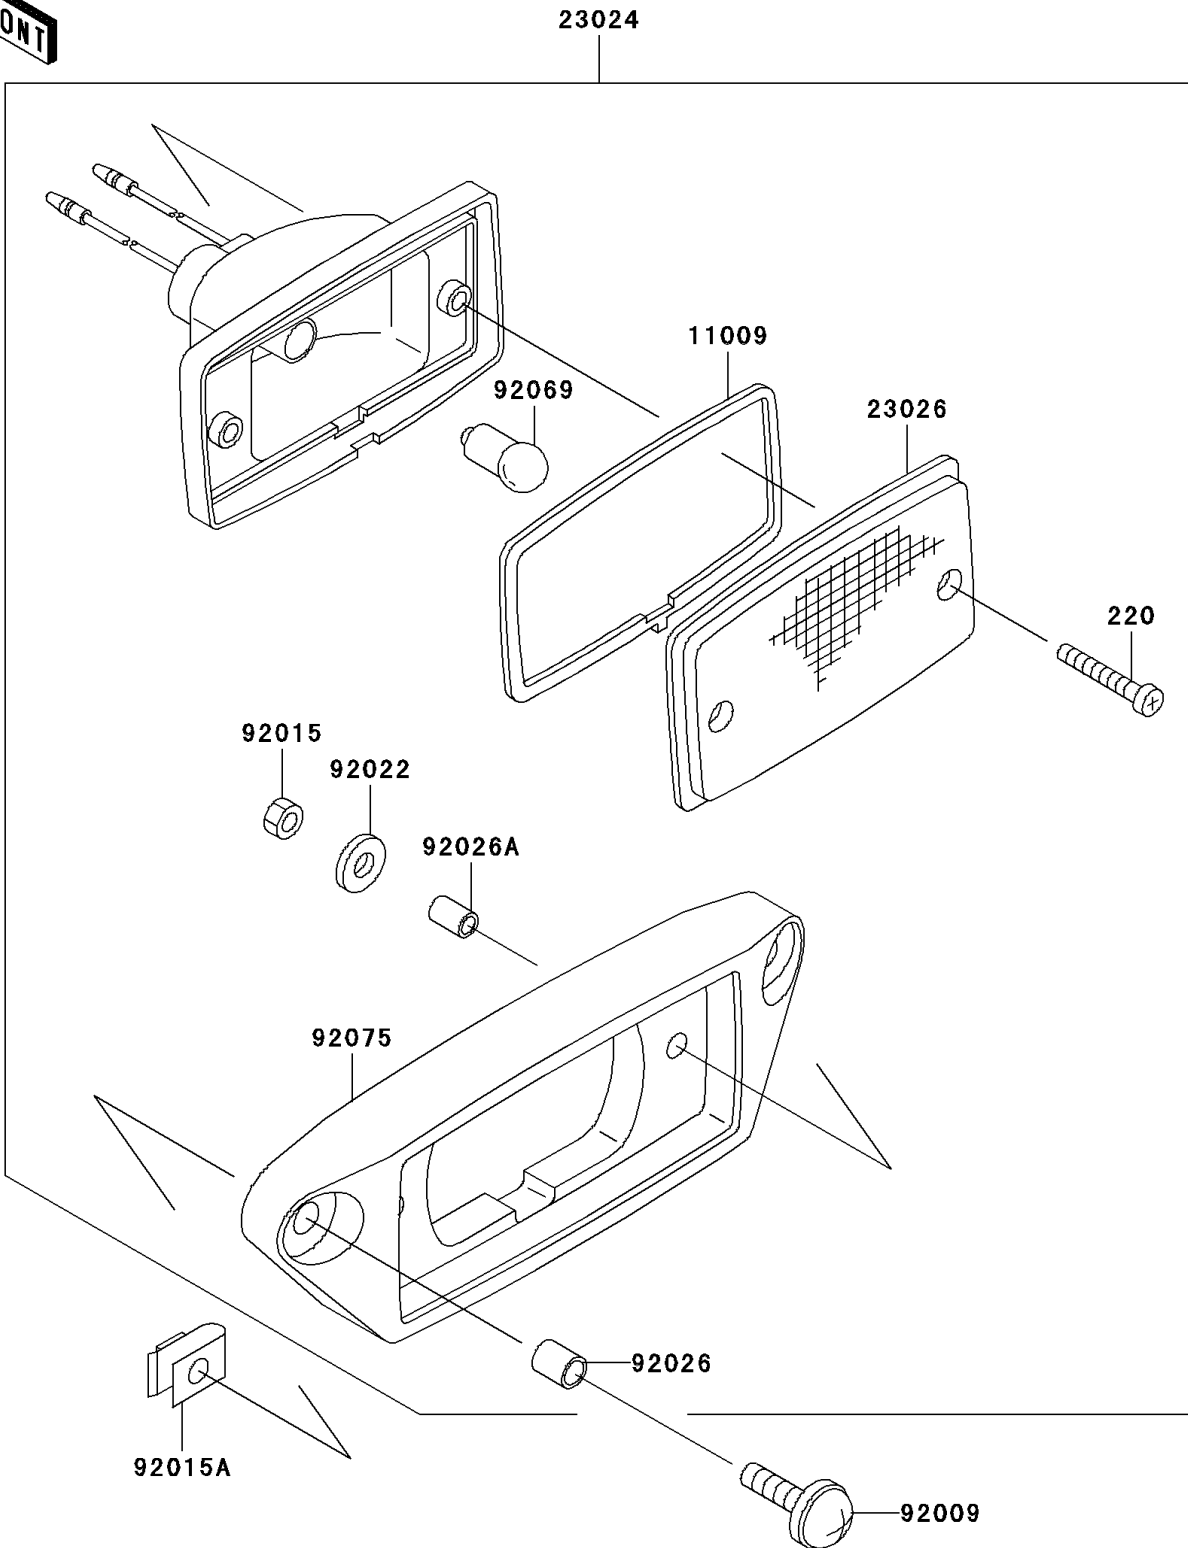

1998 Prairie 400 4X4 PARTS DIAGRAM

Taillight(s)

F2720

1998 Prairie 400 4X4 PARTS LIST

Taillight(s)

ITEM NAME	PART NUMBER	QUANTITY
SCREW-PAN-CROS (Ref # 220)	220B0430	2
GASKET,TAIL LAMP (Ref # 11009)	11009-4004	1
LAMP-ASSY-TAIL (Ref # 23024)	23024-1123	1
LENS,TAIL LAMP (Ref # 23026)	23026-4003	1
SCREW,6X22,BLACK (Ref # 92009)	92009-1256	2
NUT,4MM (Ref # 92015)	92015-1550	2
NUT,CLIP,6MM (Ref # 92015A)	92015-1904	2
WASHER,PLAIN,4MM (Ref # 92022)	92022-1762	2
SPACER,6.3X8.3X10 (Ref # 92026)	92026-1260	2
SPACER,4.5X6.5X10 (Ref # 92026A)	92026-1261	2
BULB,12V 8W (Ref # 92069)	92069-1012	1
DAMPER,TAIL LAMP (Ref # 92075)	92075-1782	1