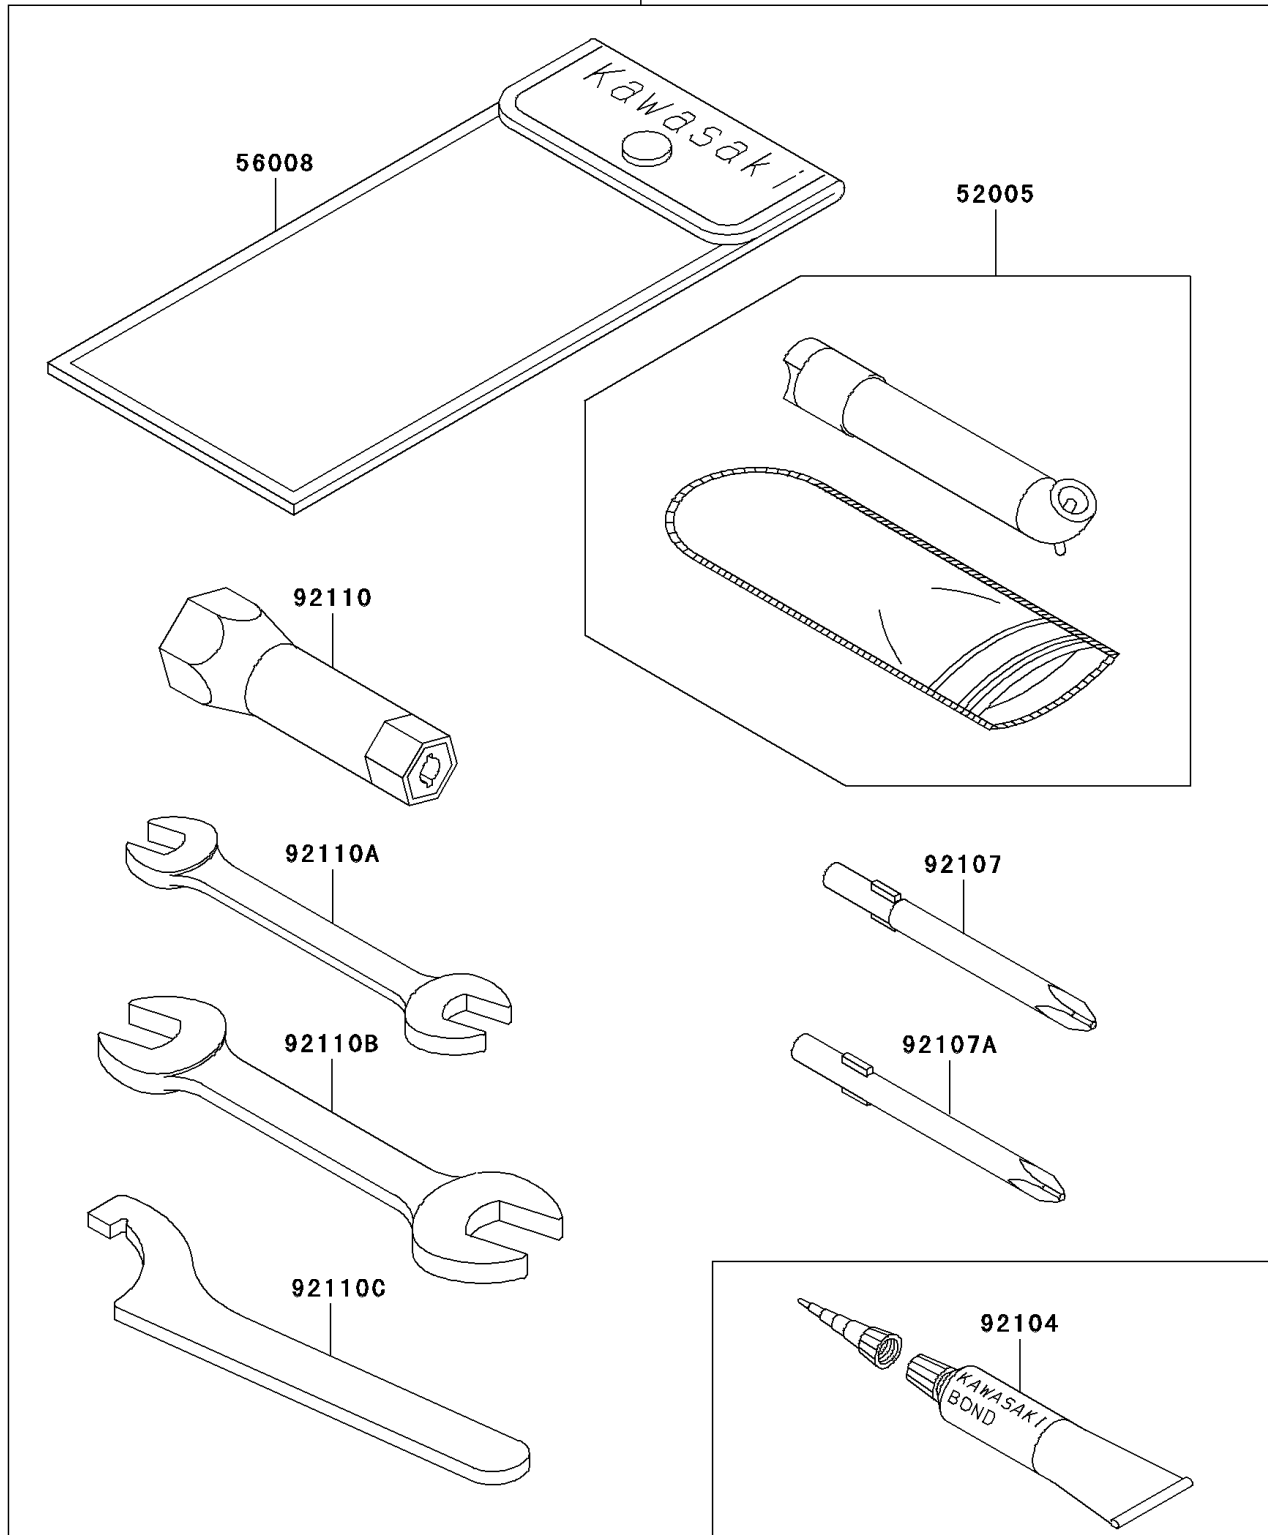

# 1998 Prairie 400 4X4 PARTS DIAGRAM

Owner's Tools

56007

F2810

# 1998 Prairie 400 4X4 PARTS LIST

## Owner's Tools

ITEM NAME	PART NUMBER	QUANTITY
GAUGE,AIR (Ref # 52005)	52005-1082	1
TOOL-KIT (Ref # 56007)	56007-1407	1
BAG,TOOL (Ref # 56008)	56008-1007	1
GASKET-LIQUID,TUBE,100G,SILVER (Ref # 92104)	92104-002	1
TOOL-DRIVER,#3PHILLIPS (Ref # 92107)	92107-005	1
TOOL-DRIVER,#2PHILLIPS (Ref # 92107A)	92107-1053	1
TOOL-WRENCH,BOX,18MM (Ref # 92110)	92110-1109	1
TOOL-WRENCH,OPEN END,10X12 (Ref # 92110A)	92110-1152	1
TOOL-WRENCH,OPEN END,14X17 (Ref # 92110B)	92110-1153	1
TOOL-WRENCH,HOOK (Ref # 92110C)	92110-1173	1